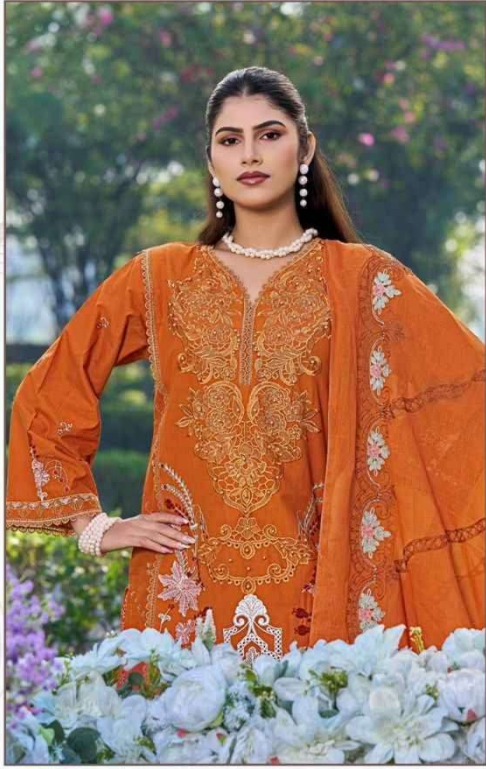

Saniya  TRENDZ

ELAF

VOL-27

Saniya
TRENDS

27002

27003

Saniya
TRENDS

THE DESI WOMANIYA OF INDIA...

27001

Saniya  TRENDZ

ELAF

VOL-27

D NO 27001

D NO 27002

D NO 27003

TOP:- COTTON WITH HEAVY EMBROIDERY
CHIKANKARI WORK
BOTTOM:- COTTON
DUPATTA:- KHADI COTTON NET WITH HEAVY
EMBROIDERY