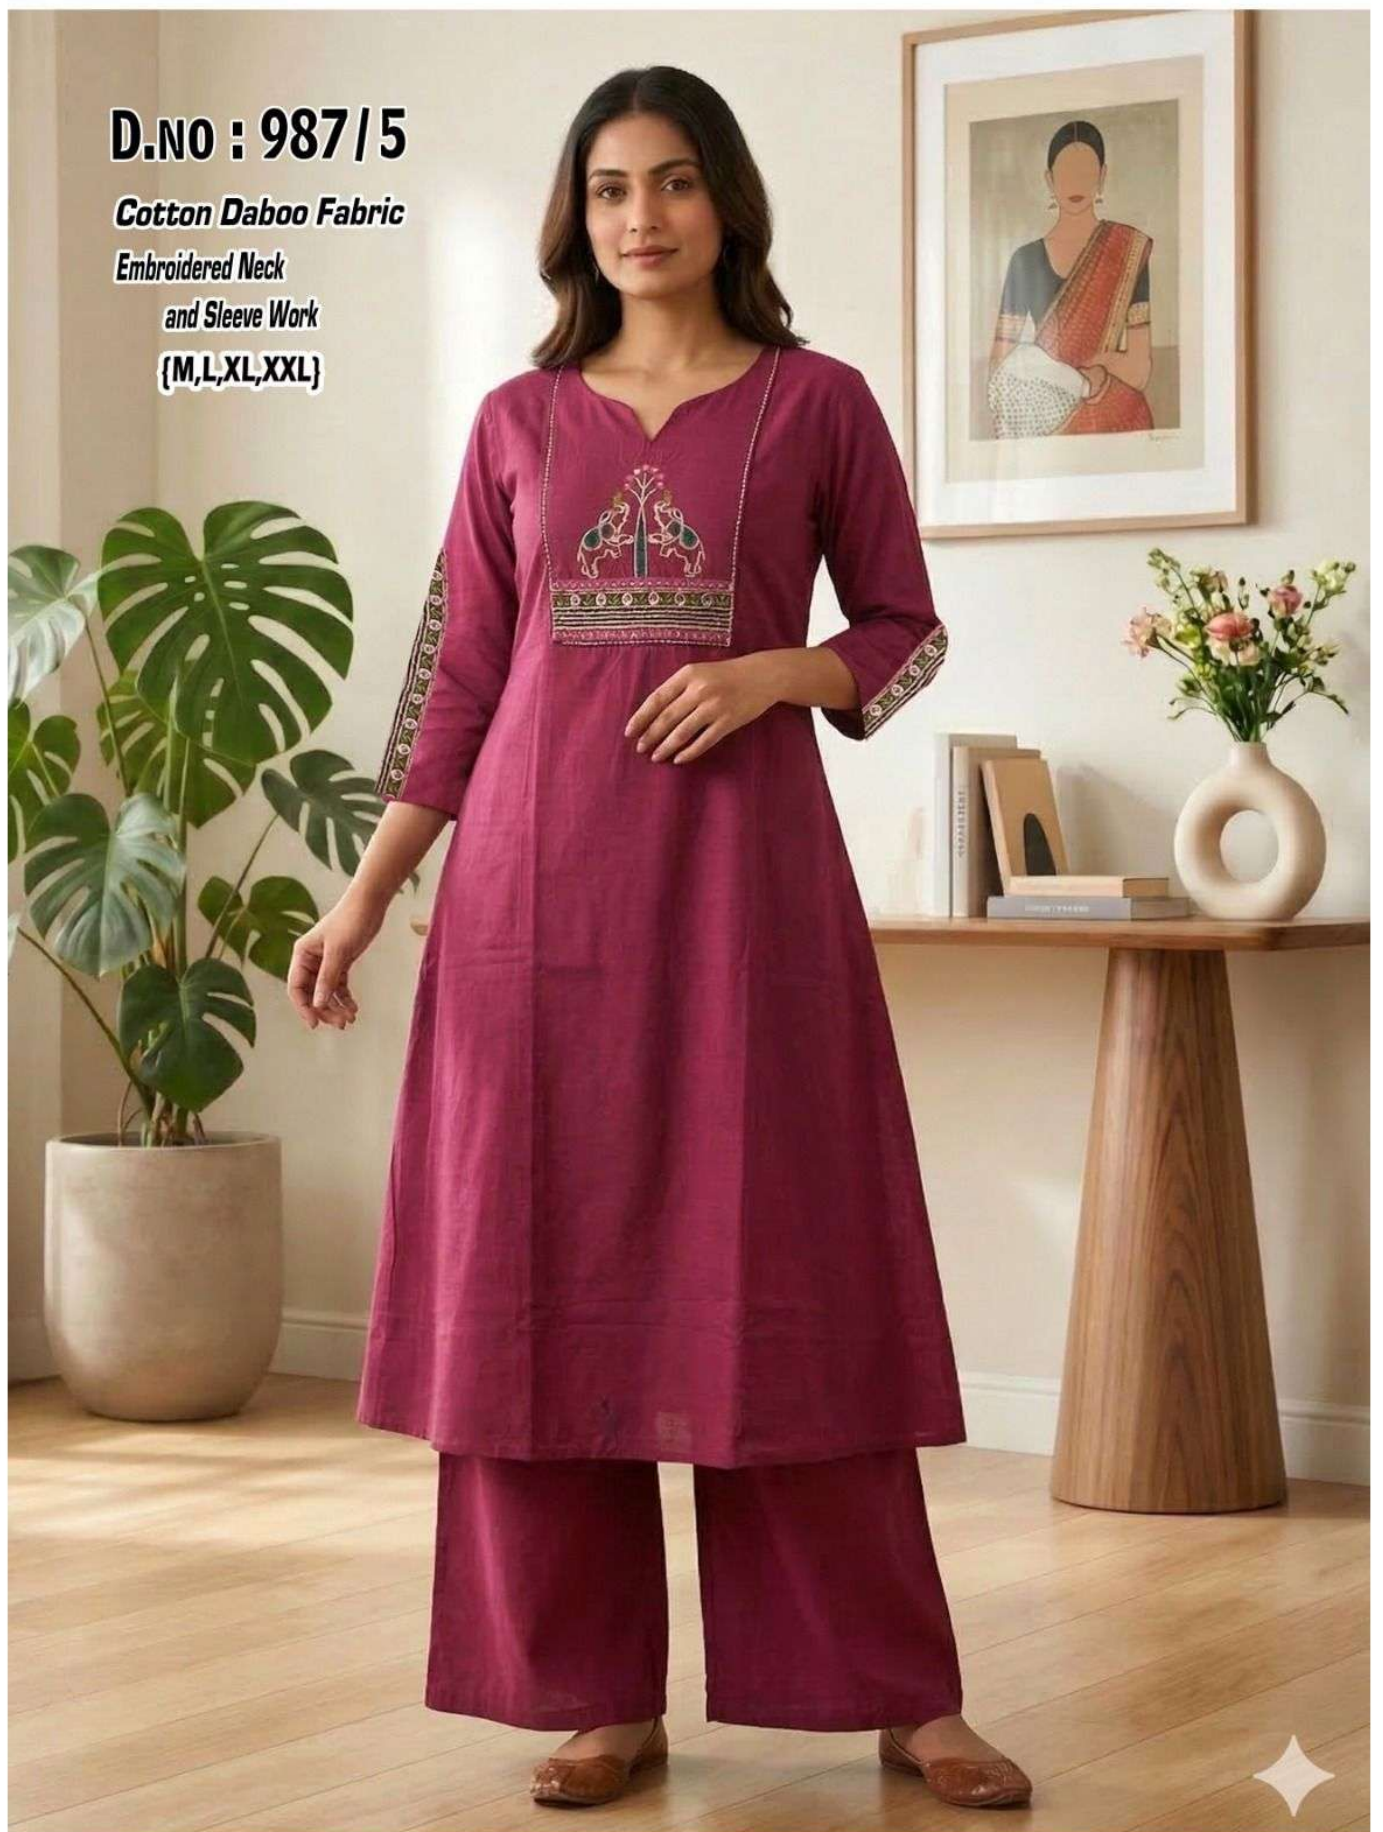

D.NO : 987/6

Cotton Daboo Fabric

**Embroidered Neck
and Sleeve Work**

{M,L,XL,XXL}

D.NO : 987/5

Cotton Daboo Fabric

***Embroidered Neck
and Sleeve Work***

{M,L,XL,XXL}

D.NO : 987/4

Cotton Daboo Fabric

**Embroidered Neck
and Sleeve Work**

{M,L,XL,XXL}

D.NO : 987/3

Cotton Daboo Fabric

**Embroidered Neck
and Sleeve Work**

{M,L,XL,XXL}

D.NO : 987/1

Cotton Daboo Fabric

***Embroidered Neck
and Sleeve Work***

{M,L,XL,XXL}

D.NO : 987/2

Cotton Daboo Fabric

**Embroidered Neck
and Sleeve Work**

{M,L,XL,XXL}

D.NO : 987/6

Cotton Daboo Fabric

**Embroidered Neck
and Sleeve Work**

{M,L,XL,XXL}