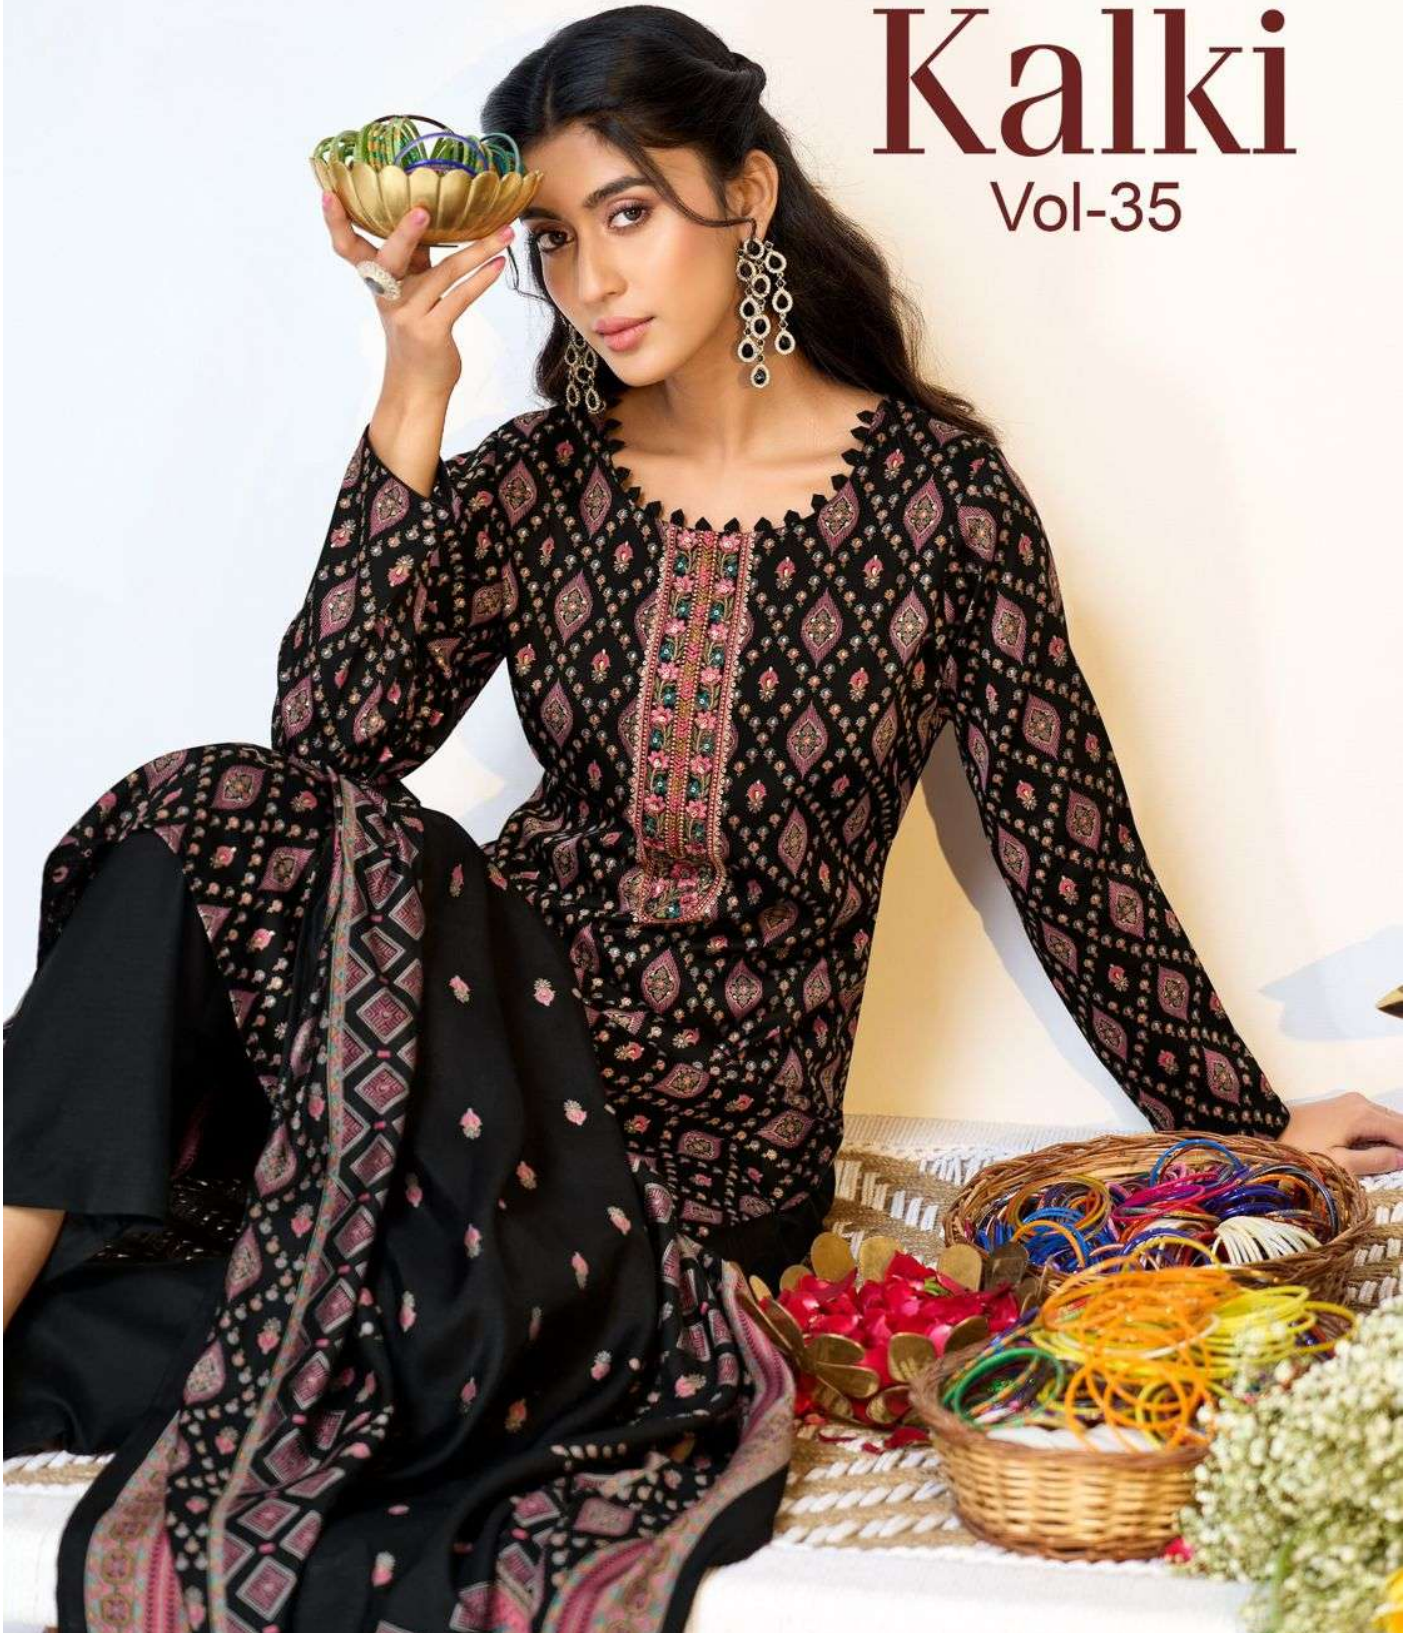

SURYAJYOTI®

THE REAL ART OF COTTON DRESSES

Kalki

Vol-35