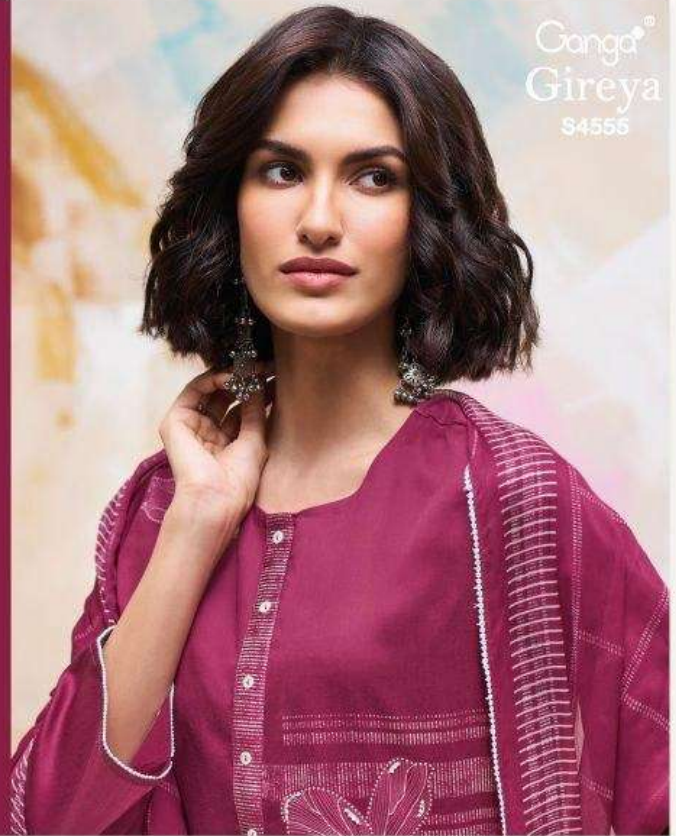

Ganga®
Gireya
S4555

Ganga®
S4555-D

Ganga®

Ganga®
Gireya
S4555

Gireya
S4555

DESCRIPTION

~TOP~

PREMIUM COTTON SATIN PRINTED WITH HAND WORK,
PRINTED LACE WITH BUTTON WORK ON NECK, SCHIFFLI
EMBROIDERY LACE ON DAMAN & SLEEVES.

~BOTTOM~

PREMIUM COTTON SATIN SOLID COLOR

~DUPATTA~

PREMIUM PURE CHIFFON PRINTED WITH SCHIFFLI
EMBROIDERY LACE BORDER.

WHOLE SALE PRICE
1705/- EACH+GST(EXTRA)

MOQ : 64 PCS
HSN CODE- 520851

S4555-A

S4555-B