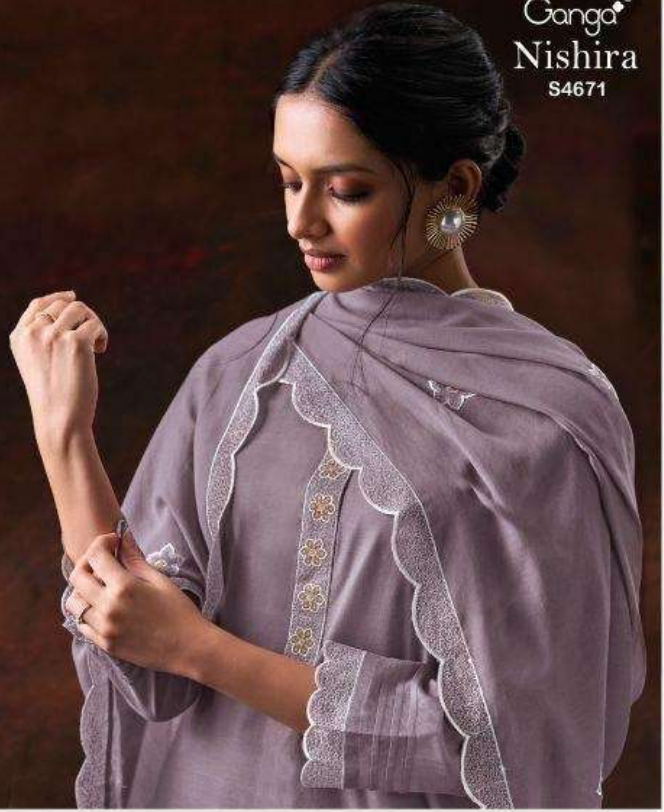

Ganga[®]
Nishira
S4671

Ganga[®]

S4671-D

Ganga®

Ganga®
Nishira
S4671

Nishira
S4671

—DESCRIPTION—

~TOP~

PREMIUM PURE BEMBERG MUL SOLID COLOR WITH
EMBROIDERY, EMBROIDERY LACE ON
NECK & SLEEVES.

~BOTTOM~

PREMIUM COTTON SOLID COLOR

~DUPATTA~

PREMIUM PURE BEMBERG MUL SOLID COLOR WITH
EMBROIDERY, EMBROIDERY LACE BORDER.