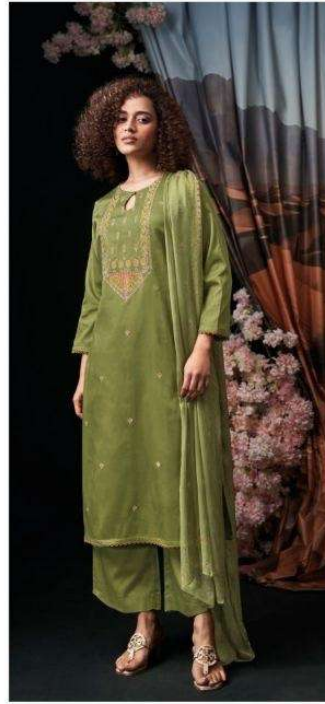

Ganga[®]
Nehira
S4746

Ganga[®]

S4746-C

S4746-A

S4746-B

S4746-C

S4746-D

Ganga®
Nehira
S4746- A/B/C/D

Ganga®

Ganga®
Nehira
S4746

Nehira
S4746

—DESCRIPTION—

~TOP~

PREMIUM COTTON SATIN SOLID COLOR WITH
EMBROIDERY, SOLID COLOR, SCHIFFLI EMBROIDERY
LACE ON DAMAN & SLEEVES.

~BOTTOM~

PREMIUM COTTON SATIN SOLID COLOR