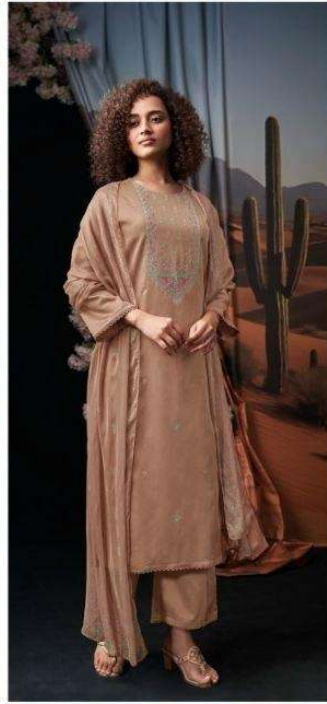

Ganga[®]
Nehira
S4746

Ganga[®]

S4746-C

S4746-A

S4746-B

S4746-C

S4746-D

Ganga®
Nehira
S4746- A/B/C/D

Ganga®

Ganga®
Nehira
S4746

Nehira
S4746

—DESCRIPTION—

~TOP~

PREMIUM COTTON SATIN SOLID COLOR WITH
EMBROIDERY, SOLID COLOR, SCHIFFLI EMBROIDERY
LACE ON DAMAN & SLEEVES.

~BOTTOM~

PREMIUM COTTON SATIN SOLID COLOR