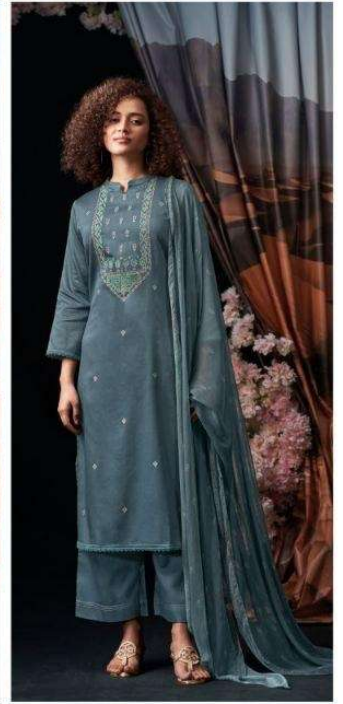

Ganga[®]
Nehira
S4746

Ganga[®]

S4746-C

S4746-A

S4746-B

S4746-C

S4746-D

Ganga®
Nehira
S4746- A/B/C/D

Ganga®

Ganga®
Nehira
S4746

Nehira
S4746

—DESCRIPTION—

~TOP~

PREMIUM COTTON SATIN SOLID COLOR WITH
EMBROIDERY, SOLID COLOR, SCHIFFLI EMBROIDERY
LACE ON DAMAN & SLEEVES.

~BOTTOM~

PREMIUM COTTON SATIN SOLID COLOR