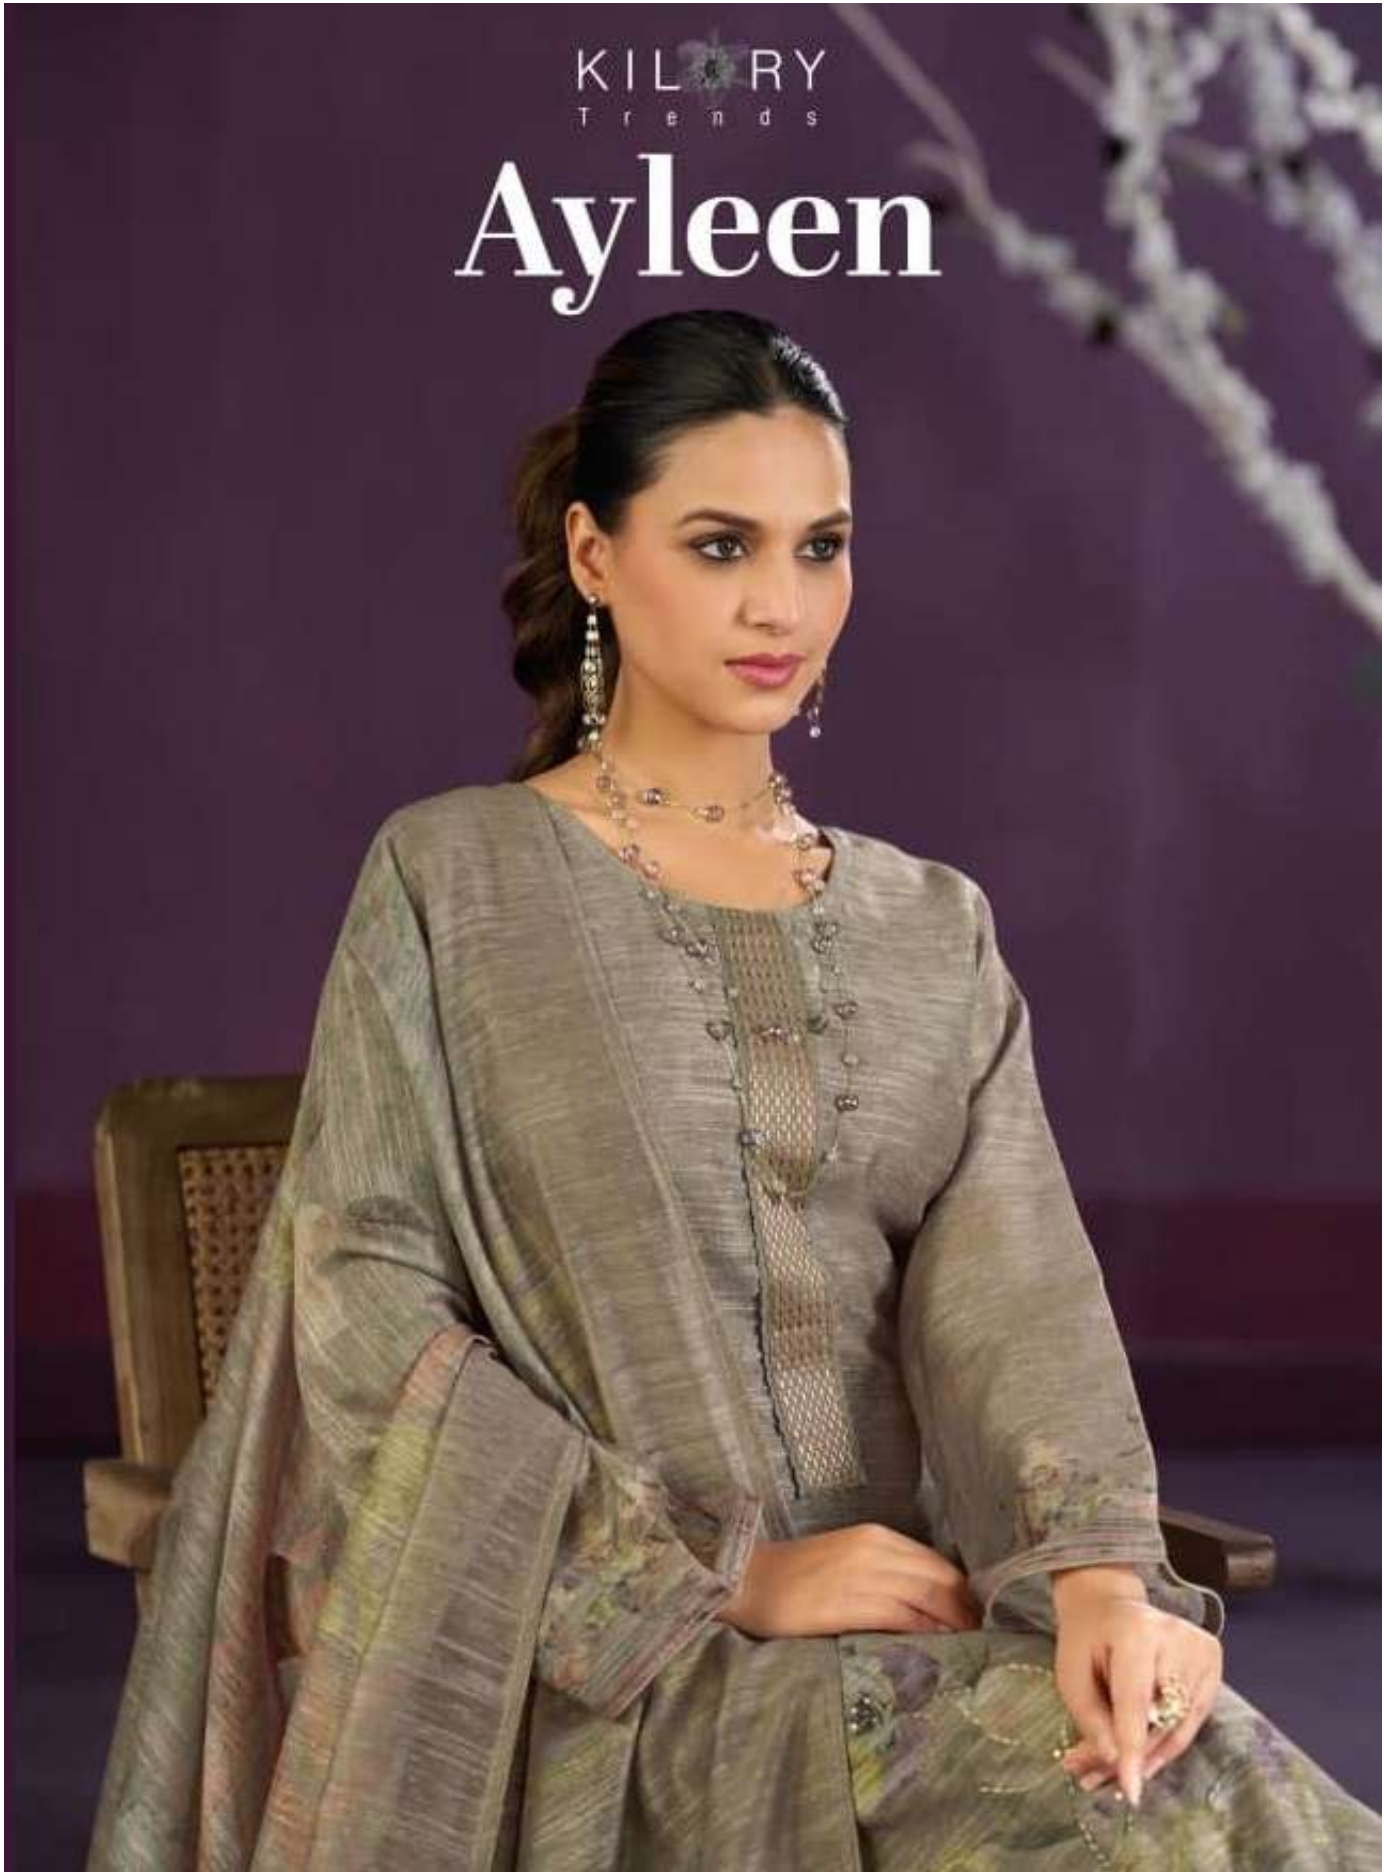

KILRY  
Trends  
Ayleen

2302

KILRY  
Trends  
Ayleen

2301

KILORY  
Trends

2304

KILORY  
Trends

# Ayleen

KILRY  
Trends  
Ayleen

2304

KILRY  
Trends  
Ayleen

2303

KILRY  
T r e n d s  
**Ayleen**

DESIGN.NO	PRICE	DESCRIPTION
2301	1199/-	~ TOP ~ Pure Bhagalpuri Digital Printing With Fancy Katha Handwork & Tie Work Laces
2302	1199/-	~ BOTTOM ~ Pure Jaam Silk Dyed
2303	1199/-	~ DUPATTA ~ Pure Bhagalpuri Digital Printing
2304	1199/-	