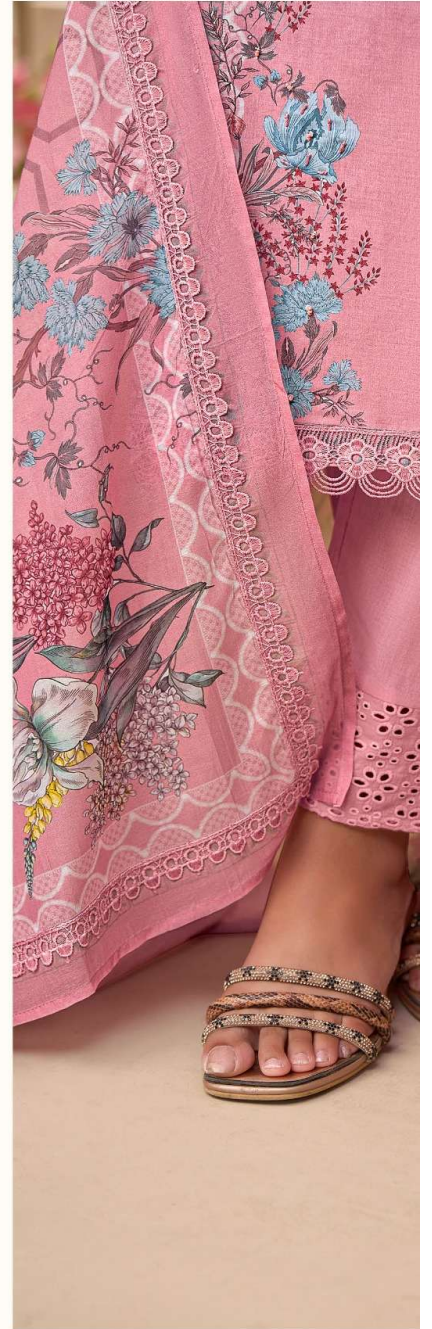

Phool *Drama*