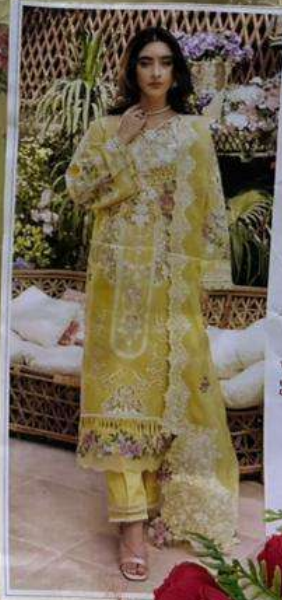

ELAF
LUXURY LAWN 25-3
NK

H - 1393