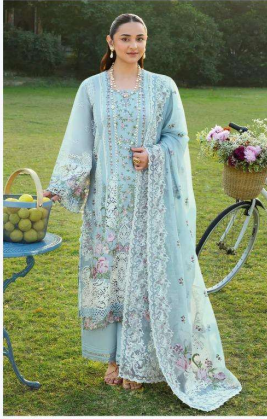

DEEPSY[®]
suits

ELAF

Premium-3

1741

1742

1745

1746

1743