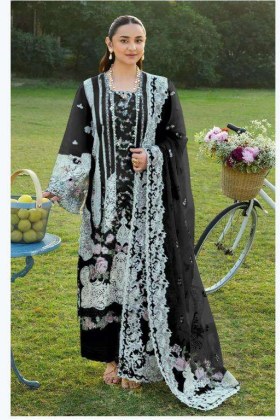

DEEPSY[®]
suits

ELAF

Premium-3

1741

1742

1745

1746

1743