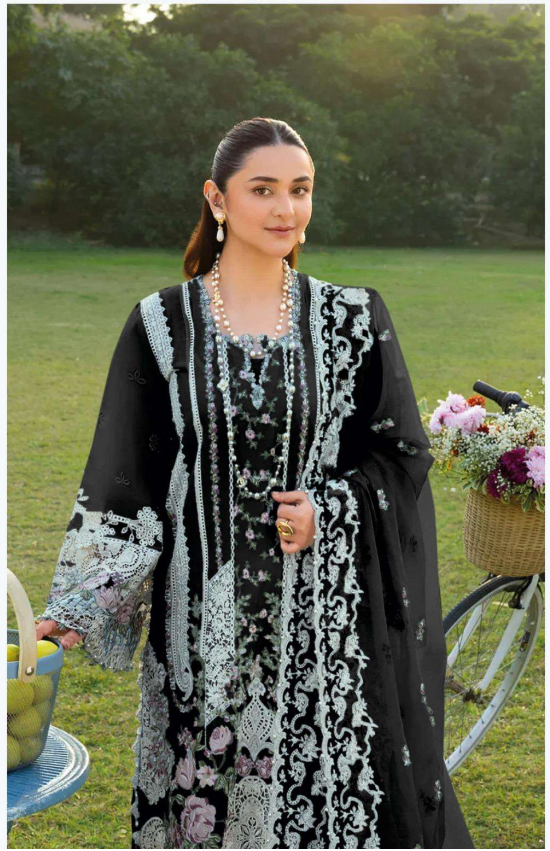

DEEPSY[®]
suits

ELAF

Premium-3

1741

1742

1745

1746

1743