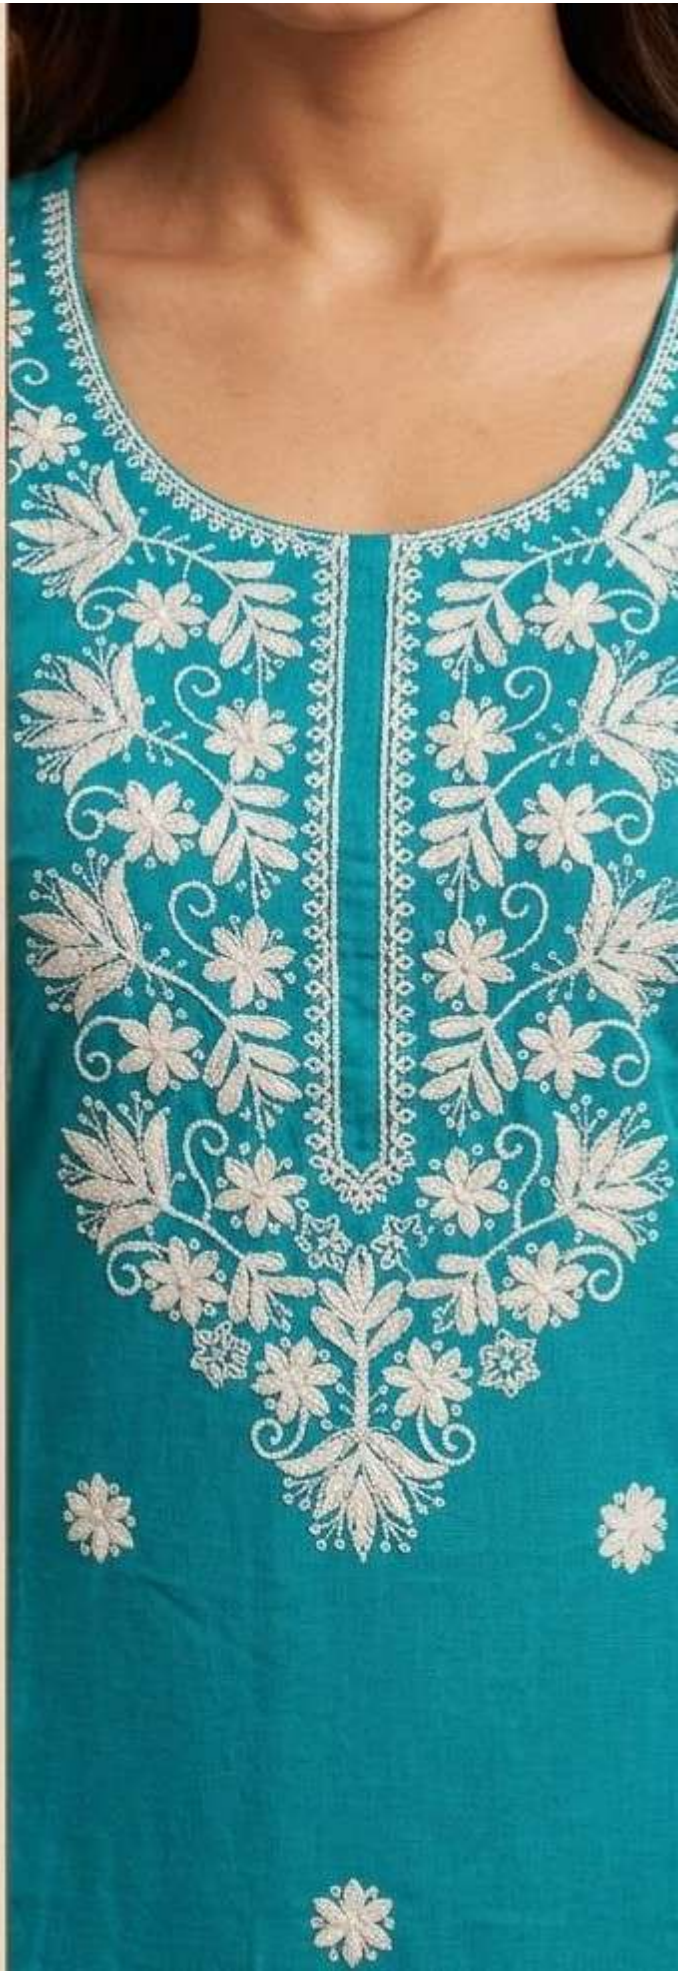

The 'Azure Bloom' Kurti Collection  
*Handcrafted Chikankari on Premium Cotton-Linen.*

COLLECTION: THE SAFFRON GARDEN  
MODEL: PRIYA. KURTI: COTTON-SILK WITH CHIKANKARI & ZARI WORK.

*Collection: The Pearl Whisper*  
*Model: Aisha. Kurti: Fine Linen-Cotton with Intricate Threadwork.*

*Collection: The Azure Garden*  
*Model: Priya. Kurti: Cotton with Chikankari and Zari work.*

Collection: The Azure Garden  
Model: Priya, Kurti: Cotton with Chikankari and Zari

COLLECTION: THE SAFFRON GARDEN  
MODEL: PRIYA, KURTI: COTTON-SILK WITH CHIKANKARI & ZAI

Collection: The Pearl Whisper  
Model: Aisha, Kurti: Fine Linen-Cotton with Intricate Th

The 'Azure Bloom' Kurti Collectio  
Handcrafted Chikankari on Premium Cotto