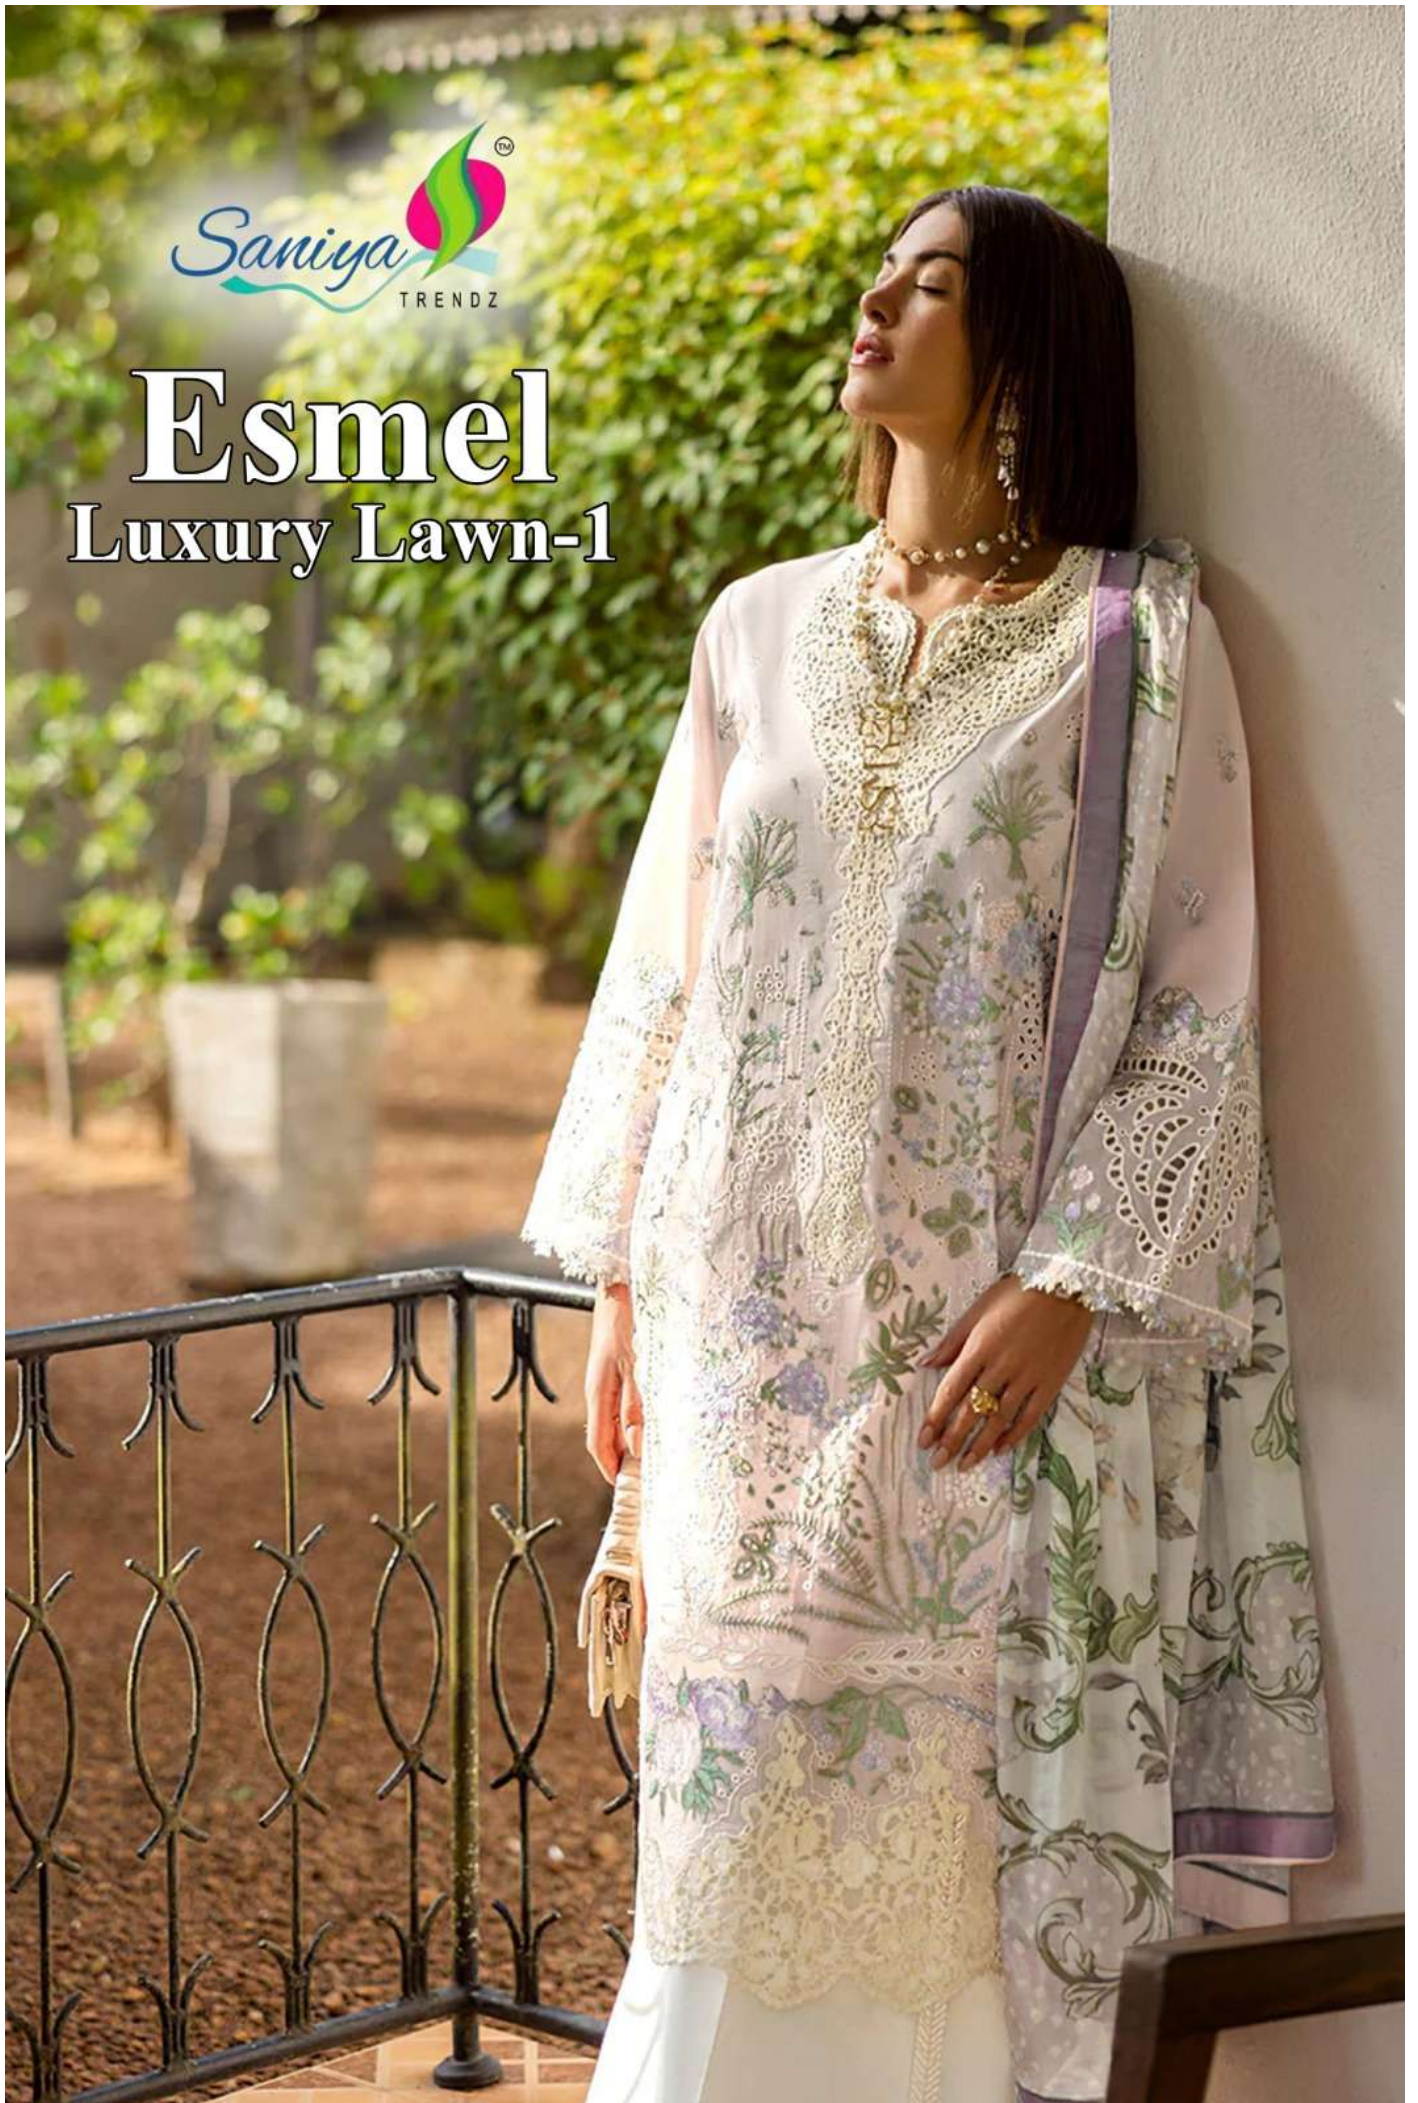

Esmel

Luxury Lawn-1