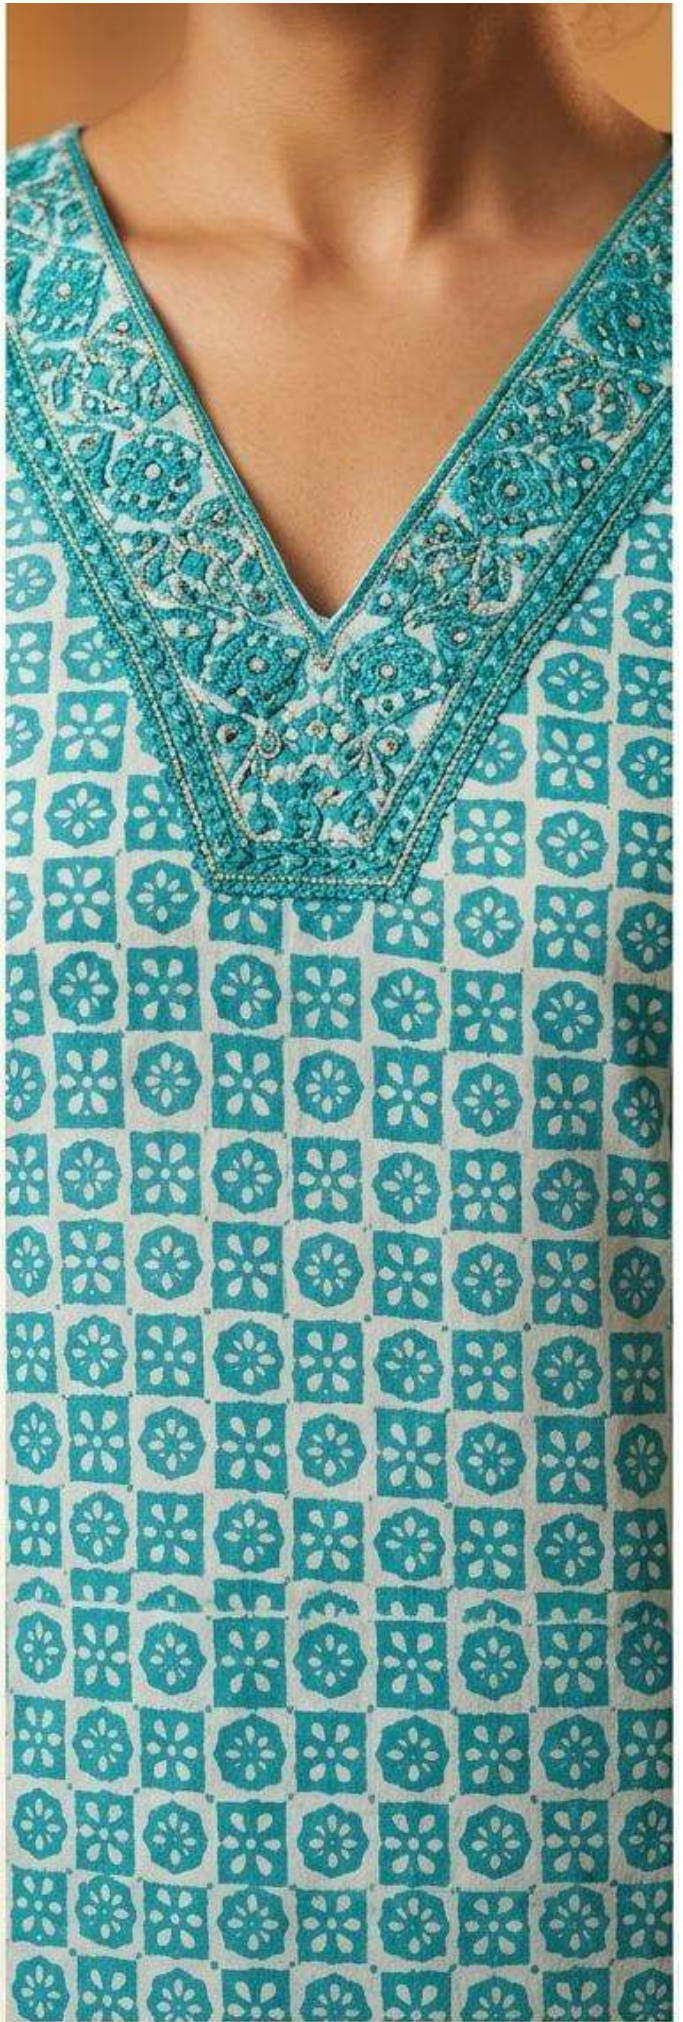

FULL LOOK

FULL LOOK

DETAILED WORK

DETAILED WORK

The FALAK COLLECTION - Rose Meadow Set | Detailed Neck Embroidery and Intricate Print.

FULL LOOK

FULL LOOK

DETAILED WORK

DETAILED WORK

*Detailed Neck Embroidery:  
Silver Zari and Mirror Work.*