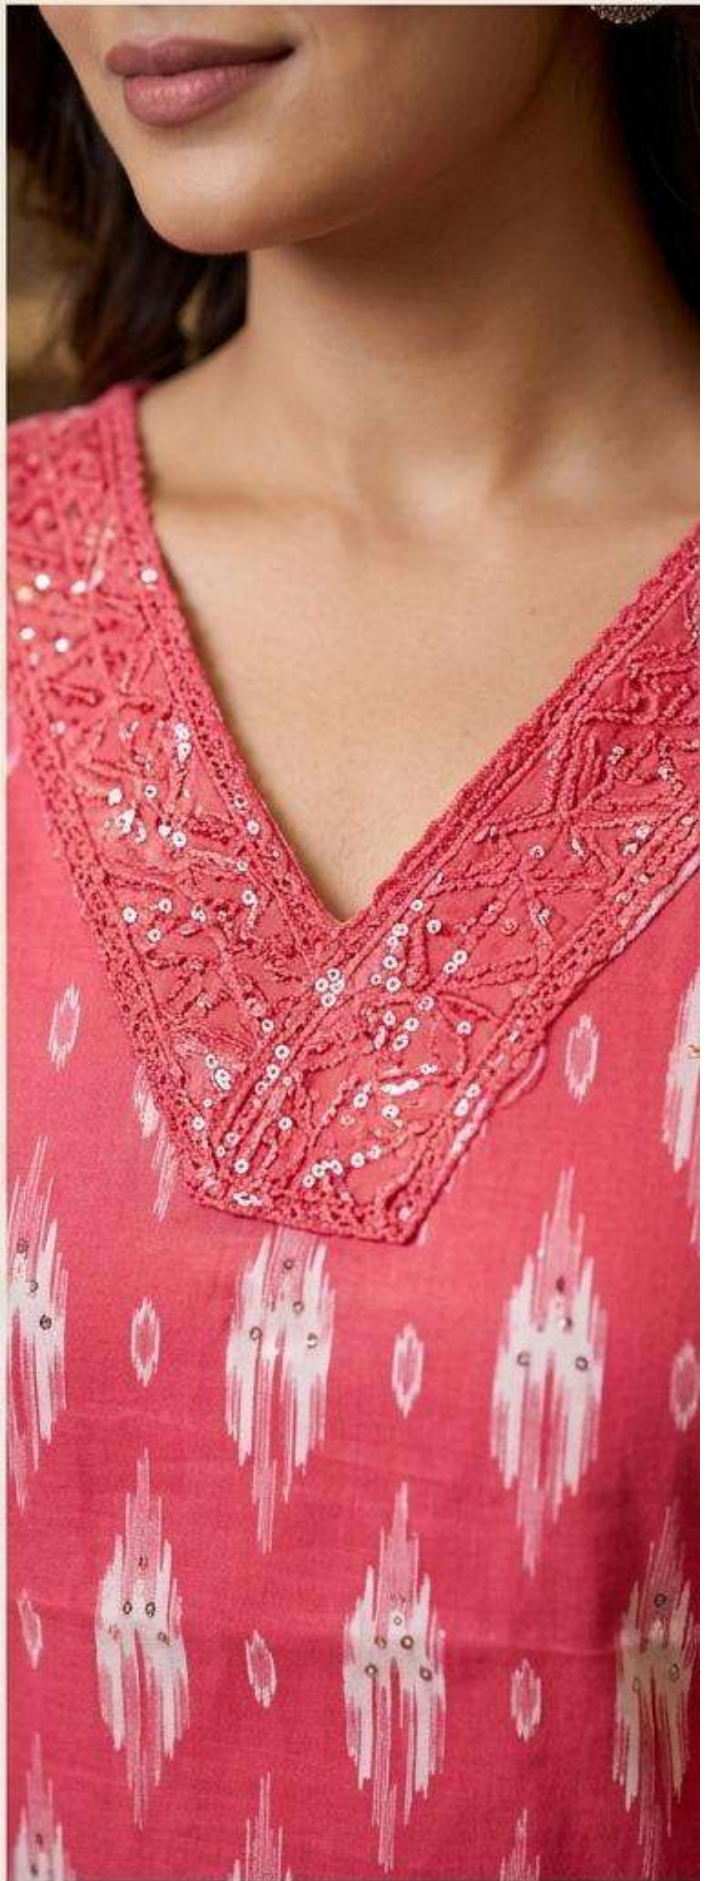

FULL LOOK

FULL LOOK

DETAILED WORK

DETAILED WORK

The FALAK COLLECTION - Rose Meadow Set | Detailed Neck Embroidery and Intricate Print.

FULL LOOK

FULL LOOK

DETAILED WORK

DETAILED WORK

*Detailed Neck Embroidery:  
Silver Zari and Mirror Work.*