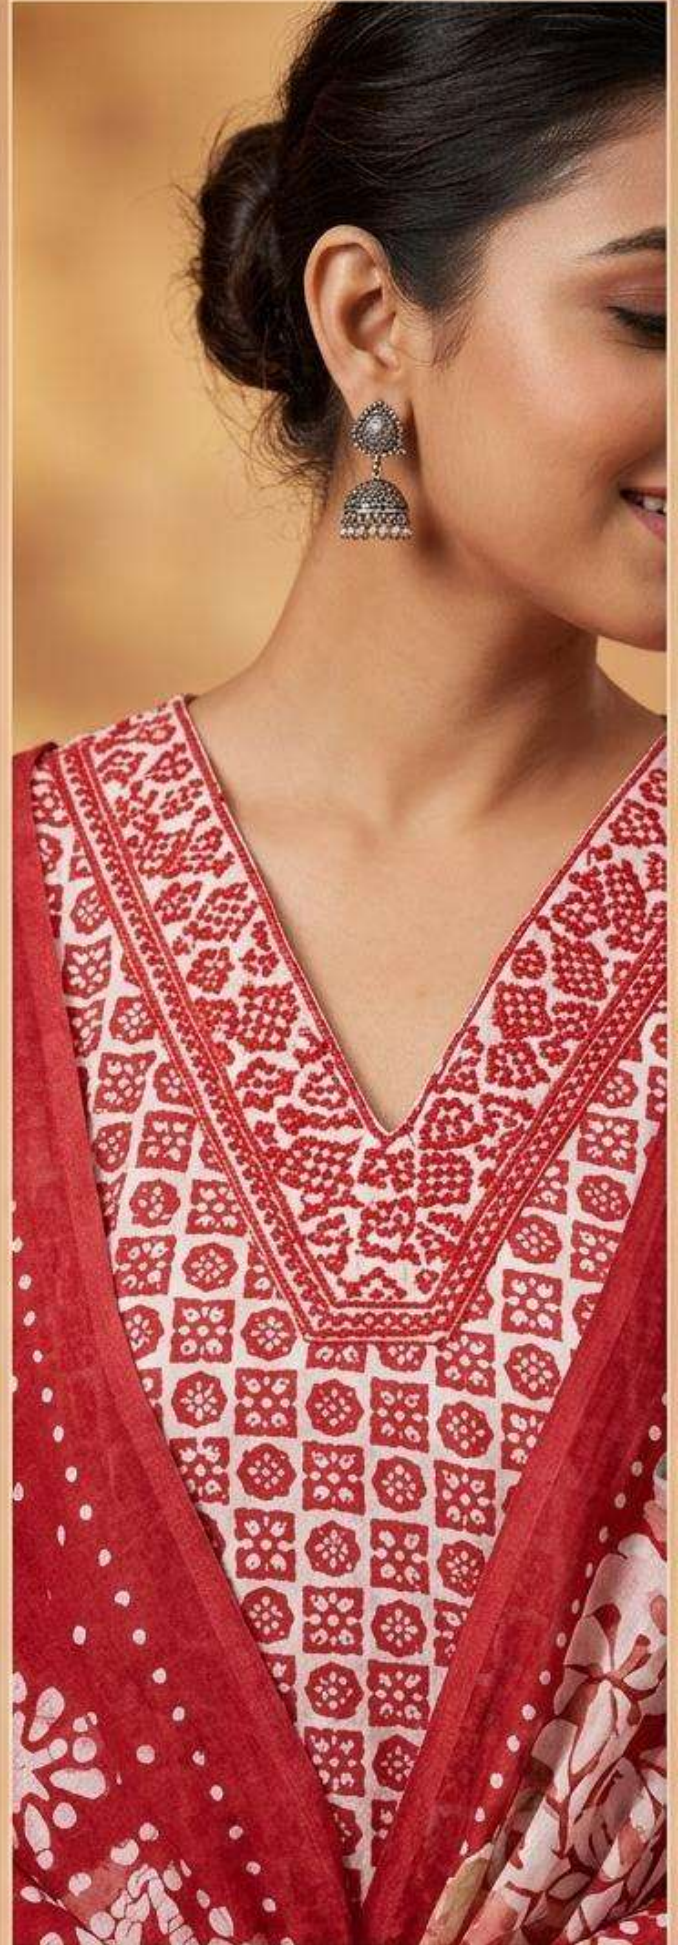

FULL LOOK

FULL LOOK

DETAILED WORK

DETAILED WORK

The FALAK COLLECTION - Rose Meadow Set | Detailed Neck Embroidery and Intricate Print.

FULL LOOK

FULL LOOK

DETAILED WORK

DETAILED WORK

*Detailed Neck Embroidery:  
Silver Zari and Mirror Work.*