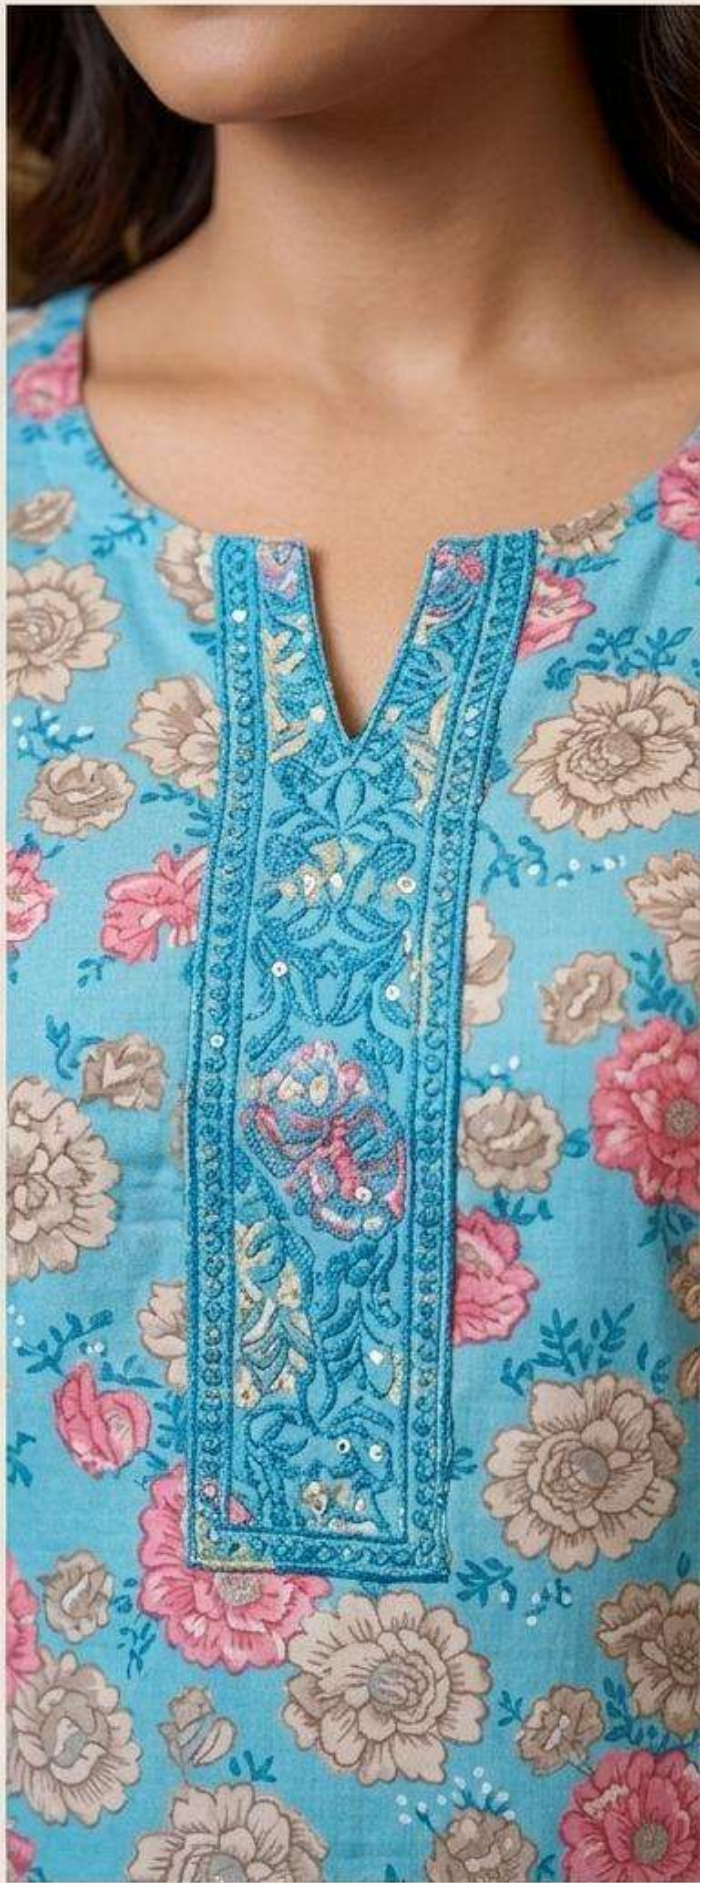

FULL LOOK

FULL LOOK

DETAILED WORK

DETAILED WORK

The FALAK COLLECTION - Rose Meadow Set | Detailed Neck Embroidery and Intricate Print.

FULL LOOK

FULL LOOK

DETAILED WORK

DETAILED WORK

*Detailed Neck Embroidery:  
Silver Zari and Mirror Work.*