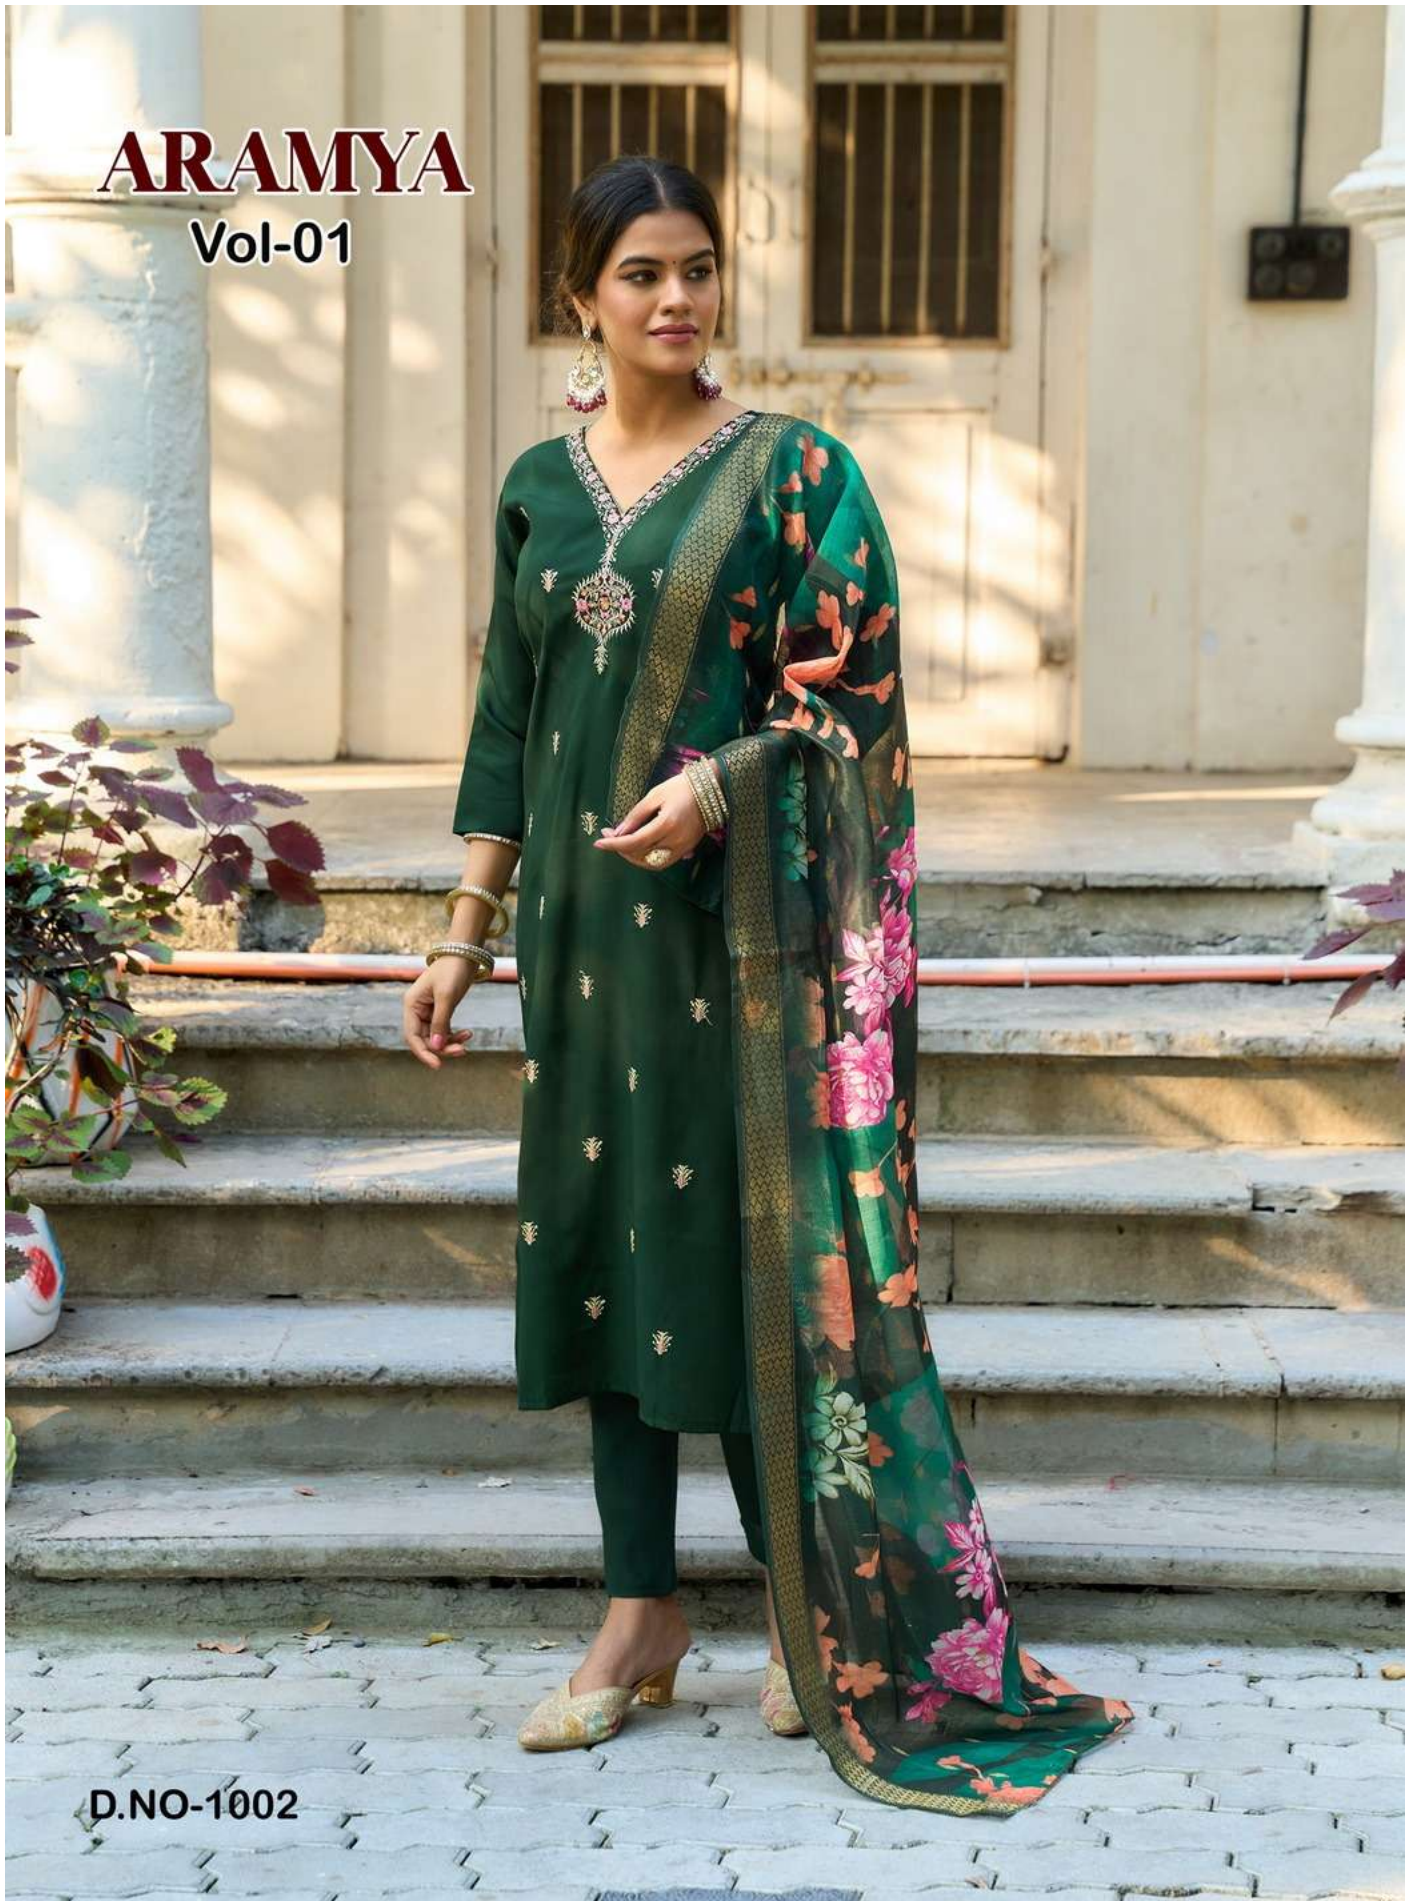

ARAMYA

Vol-01

D.NO-1002