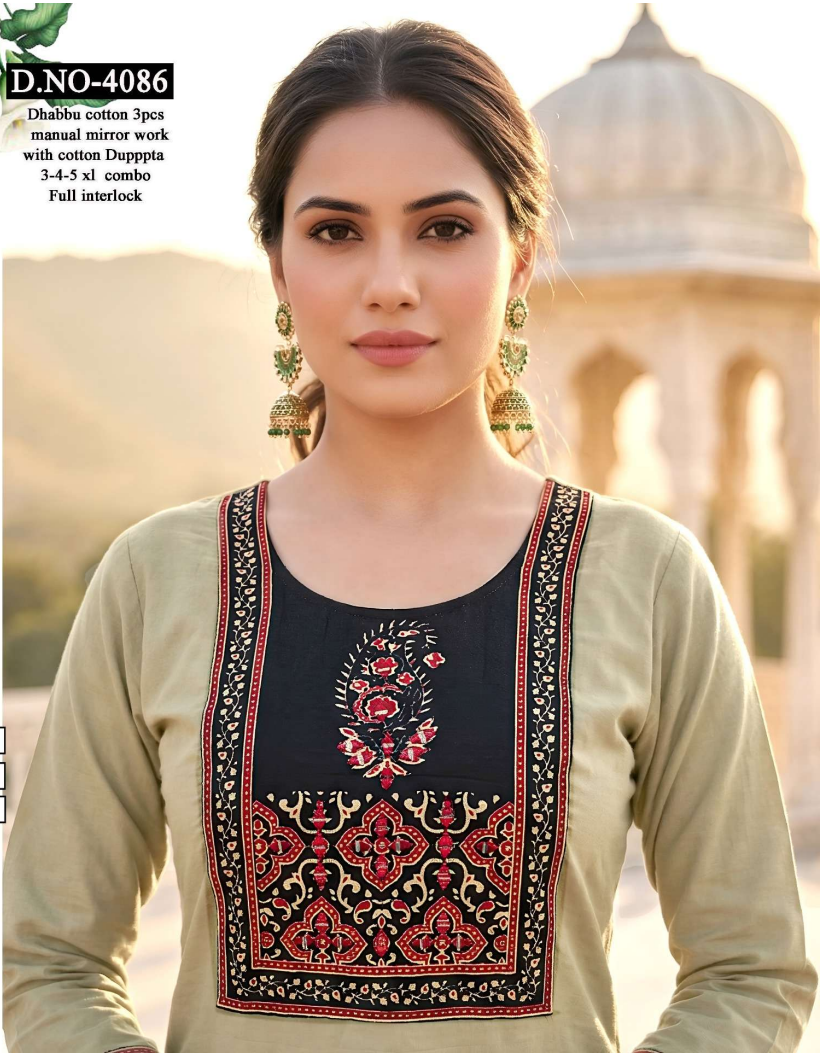

D.NO-4086

Dhabbu cotton 3pcs
manual mirror work
with cotton Dupppta
3-4-5 xl combo
Full interlock

- 3XL
- 4XL
- 5XL