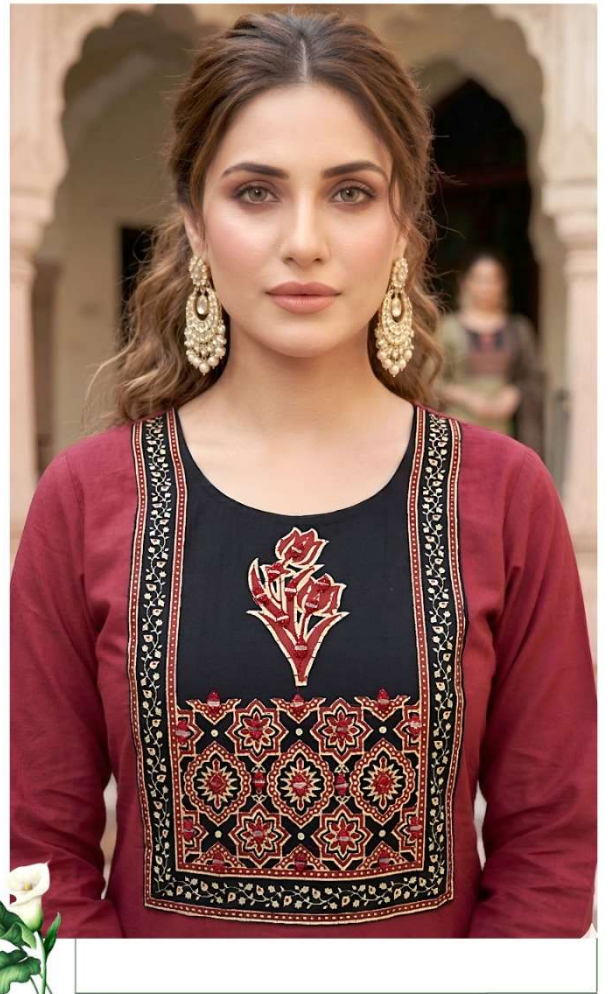

- 3XL
- 4XL
- 5XL

D.NO-4094

Dhabbu cotton 3pcs
manual mirror work
with cotton Dupppta
3-4-5 xl combo
Full interlock

3XL

4XL

5XL

D.NO-4086

Dhabbu cotton 3pcs
manual mirror work
with cotton Dupppta
3-4-5 xl combo
Full interlock