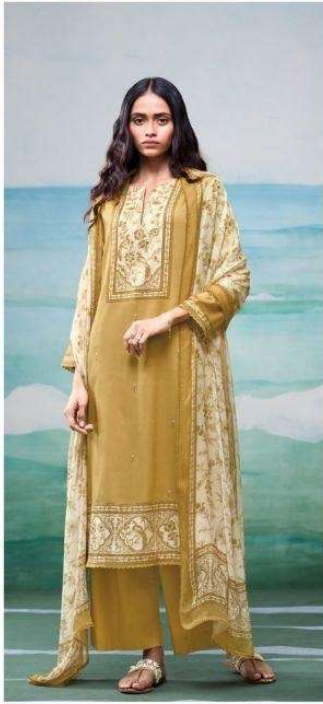

Ganga[®]
Sreelika
S4714

Ganga[®]
S4714-D

S4714-A

S4714-B

S4714-C

S4714-D

Ganga®
Sreelika
S4714- A/B/C/D

Ganga®

Ganga®
Sreelika
S4714

Sreelika
S4714

DESCRIPTION

~TOP~

PREMIUM COTTON PRINTED WITH HAND EMBROIDERY,
HAND WORK, EMBROIDERY LACE ON DAMAN.

~BOTTOM~

PREMIUM COTTON SOLID COLOR

~DUPATTA~