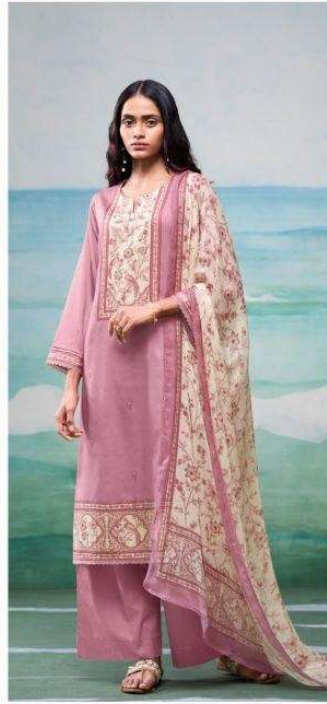

Ganga[®]
Sreelika
S4714

Ganga[®]
S4714-D

S4714-A

S4714-B

S4714-C

S4714-D

Ganga®
Sreelika
S4714- A/B/C/D

Ganga®

Ganga®
Sreelika
S4714

Sreelika
S4714

DESCRIPTION

~TOP~

PREMIUM COTTON PRINTED WITH HAND EMBROIDERY,
HAND WORK, EMBROIDERY LACE ON DAMAN.

~BOTTOM~

PREMIUM COTTON SOLID COLOR

~DUPATTA~