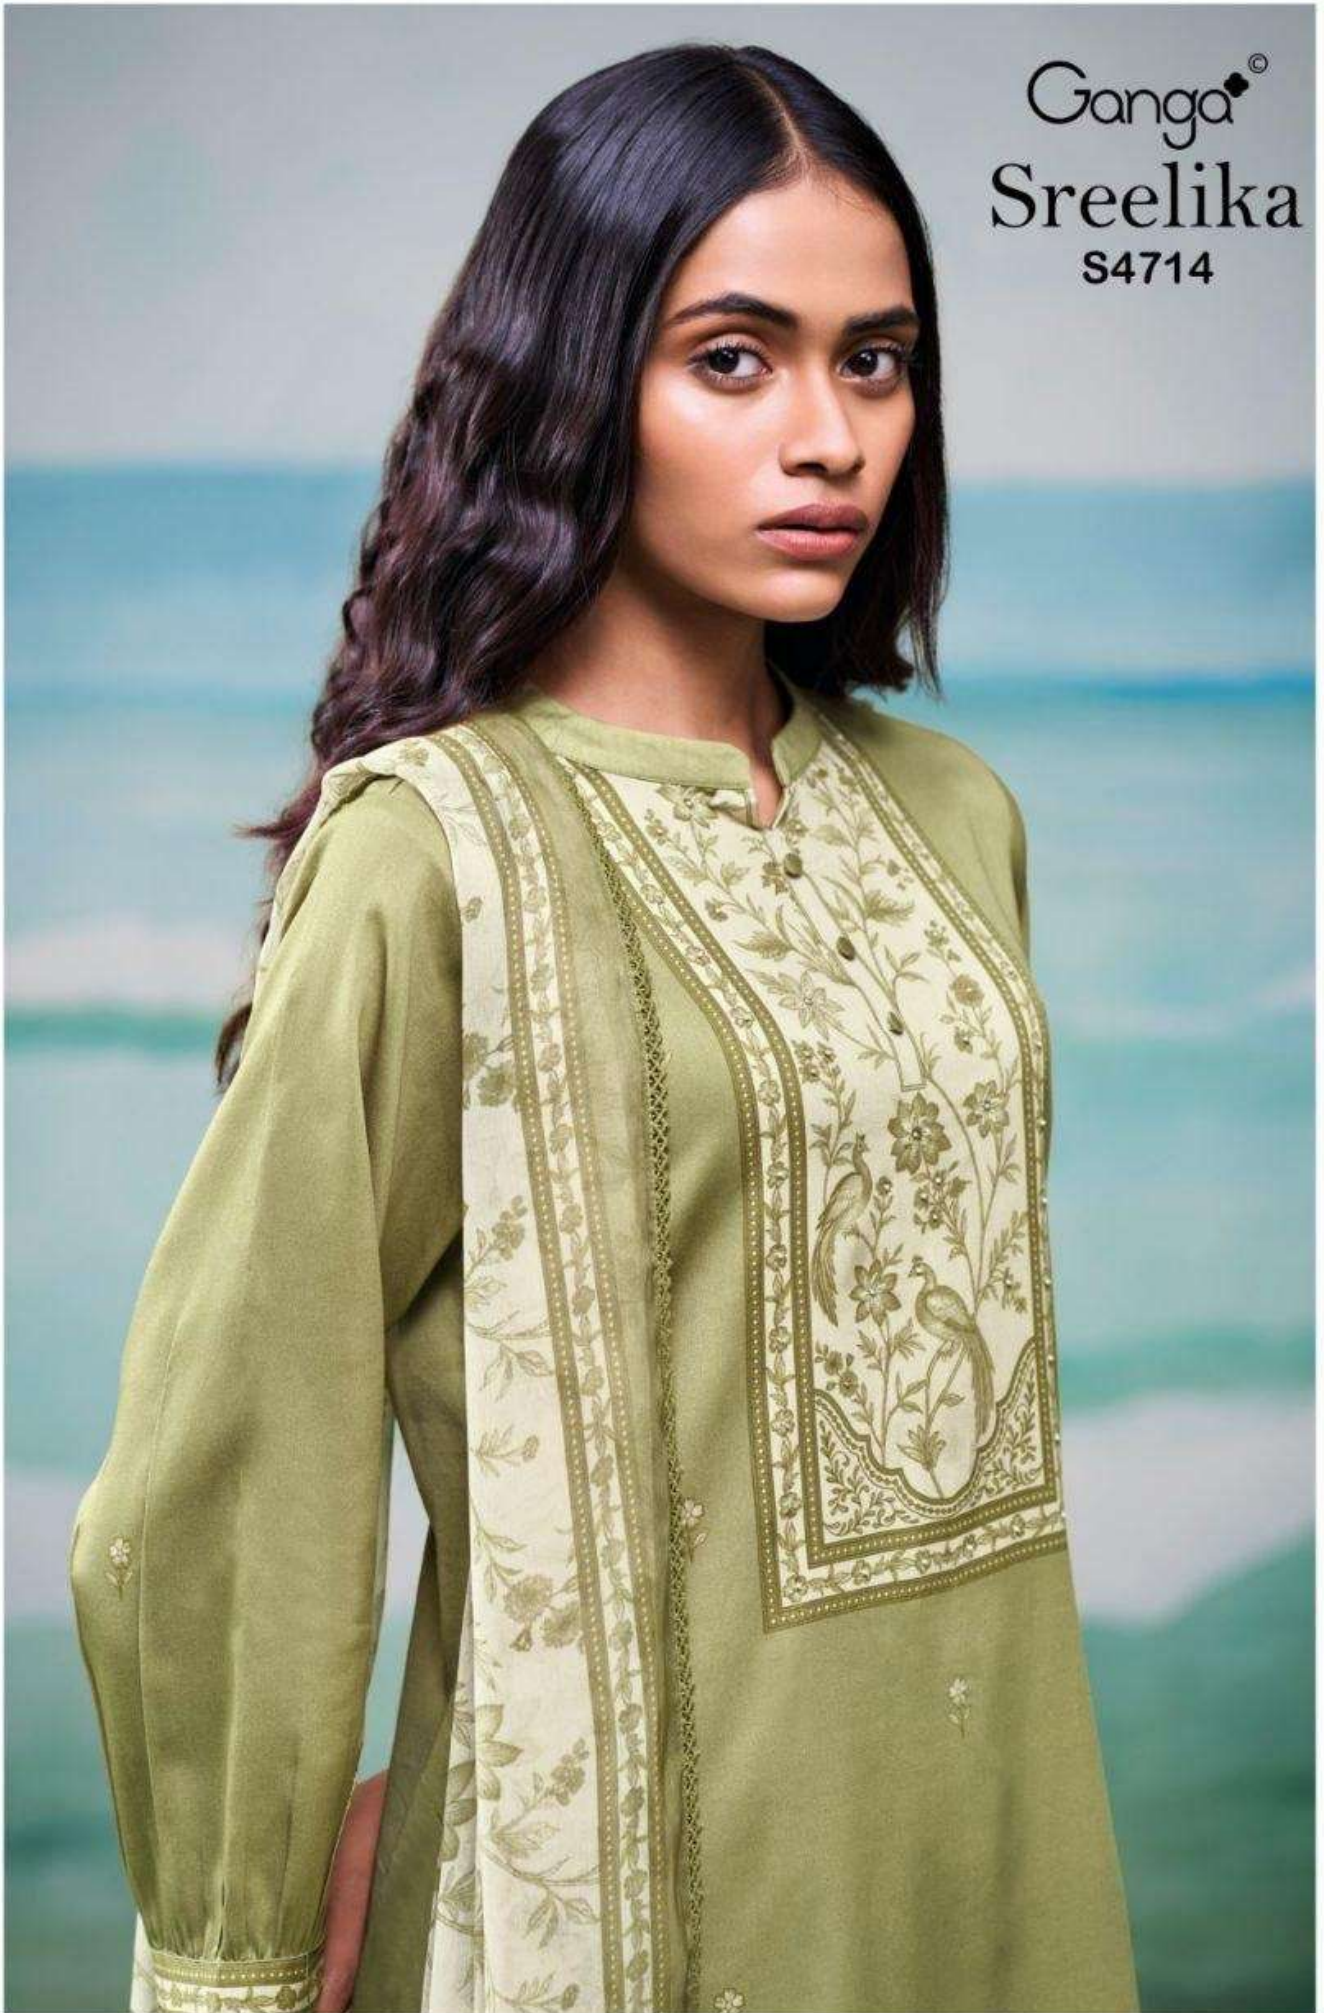

Ganga®
Sreelika
S4714