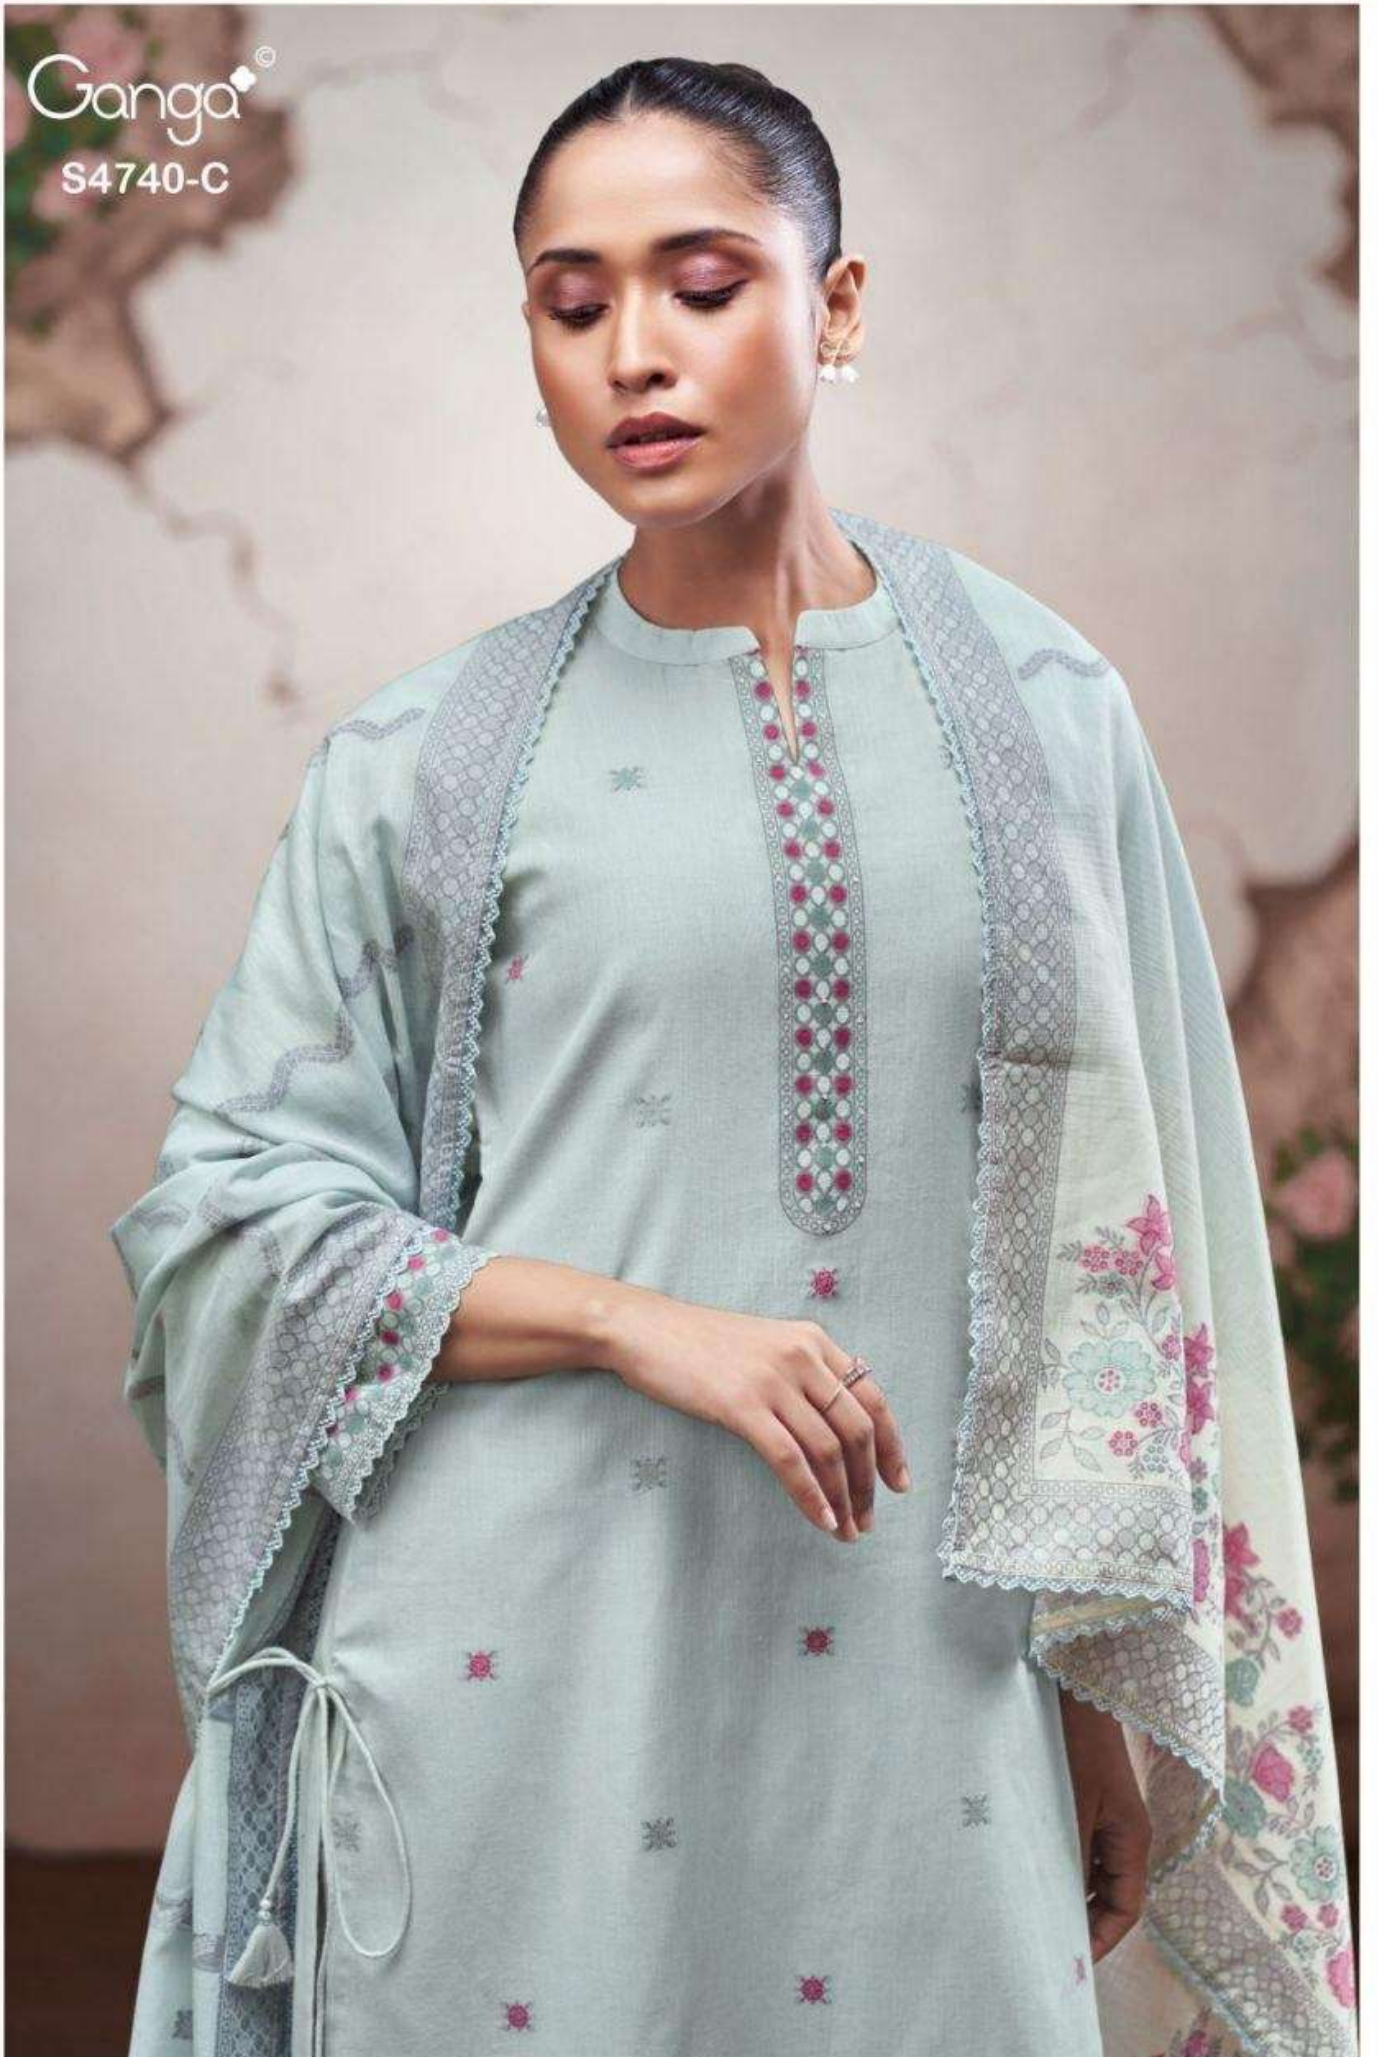

Ganga®

S4740-C