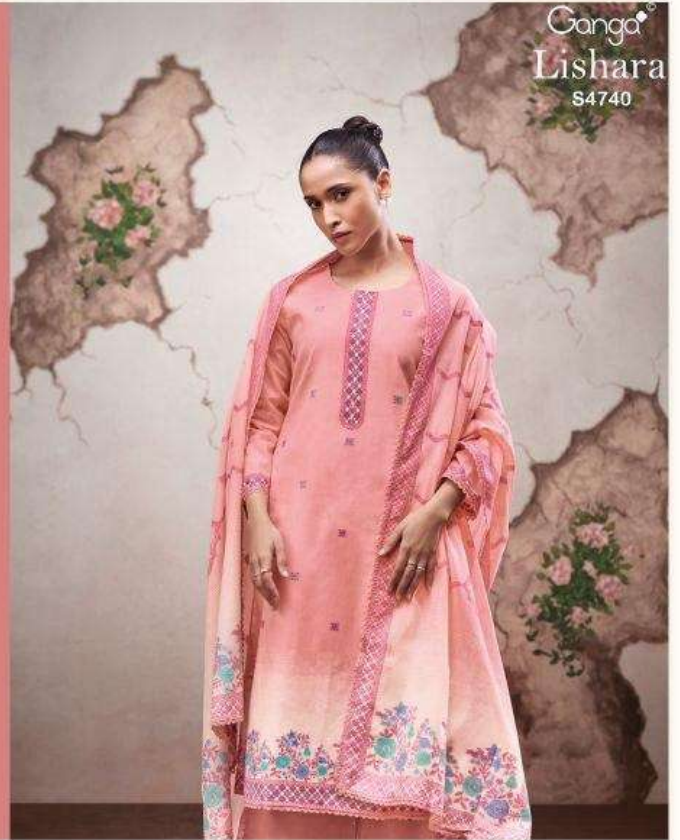

Ganga[®]
Lishara
S4740

Ganga®

Lishara
S4740

Ganga®
Lishara
S4740

DESCRIPTION

~ TOP ~

PREMIUM COTTON JACQUARD WITH HAND WORK,
SWAROVSKI WORK, EMBROIDERY LACE
ON DAMAN & SLEEVES.

~ BOTTOM ~

PREMIUM COTTON SOLID COLOR

~ DUPATTA ~

PREMIUM COTTON JACQUARD WITH EMBROIDERY
LACE BORDER.

WHOLE SALE PRICE
2295/- EACH+GST(EXTRA)

MOQ : 64 PCS
HSN CODE- 520831

Ganga[®]
S4740-C

S4740-A

S4740-B