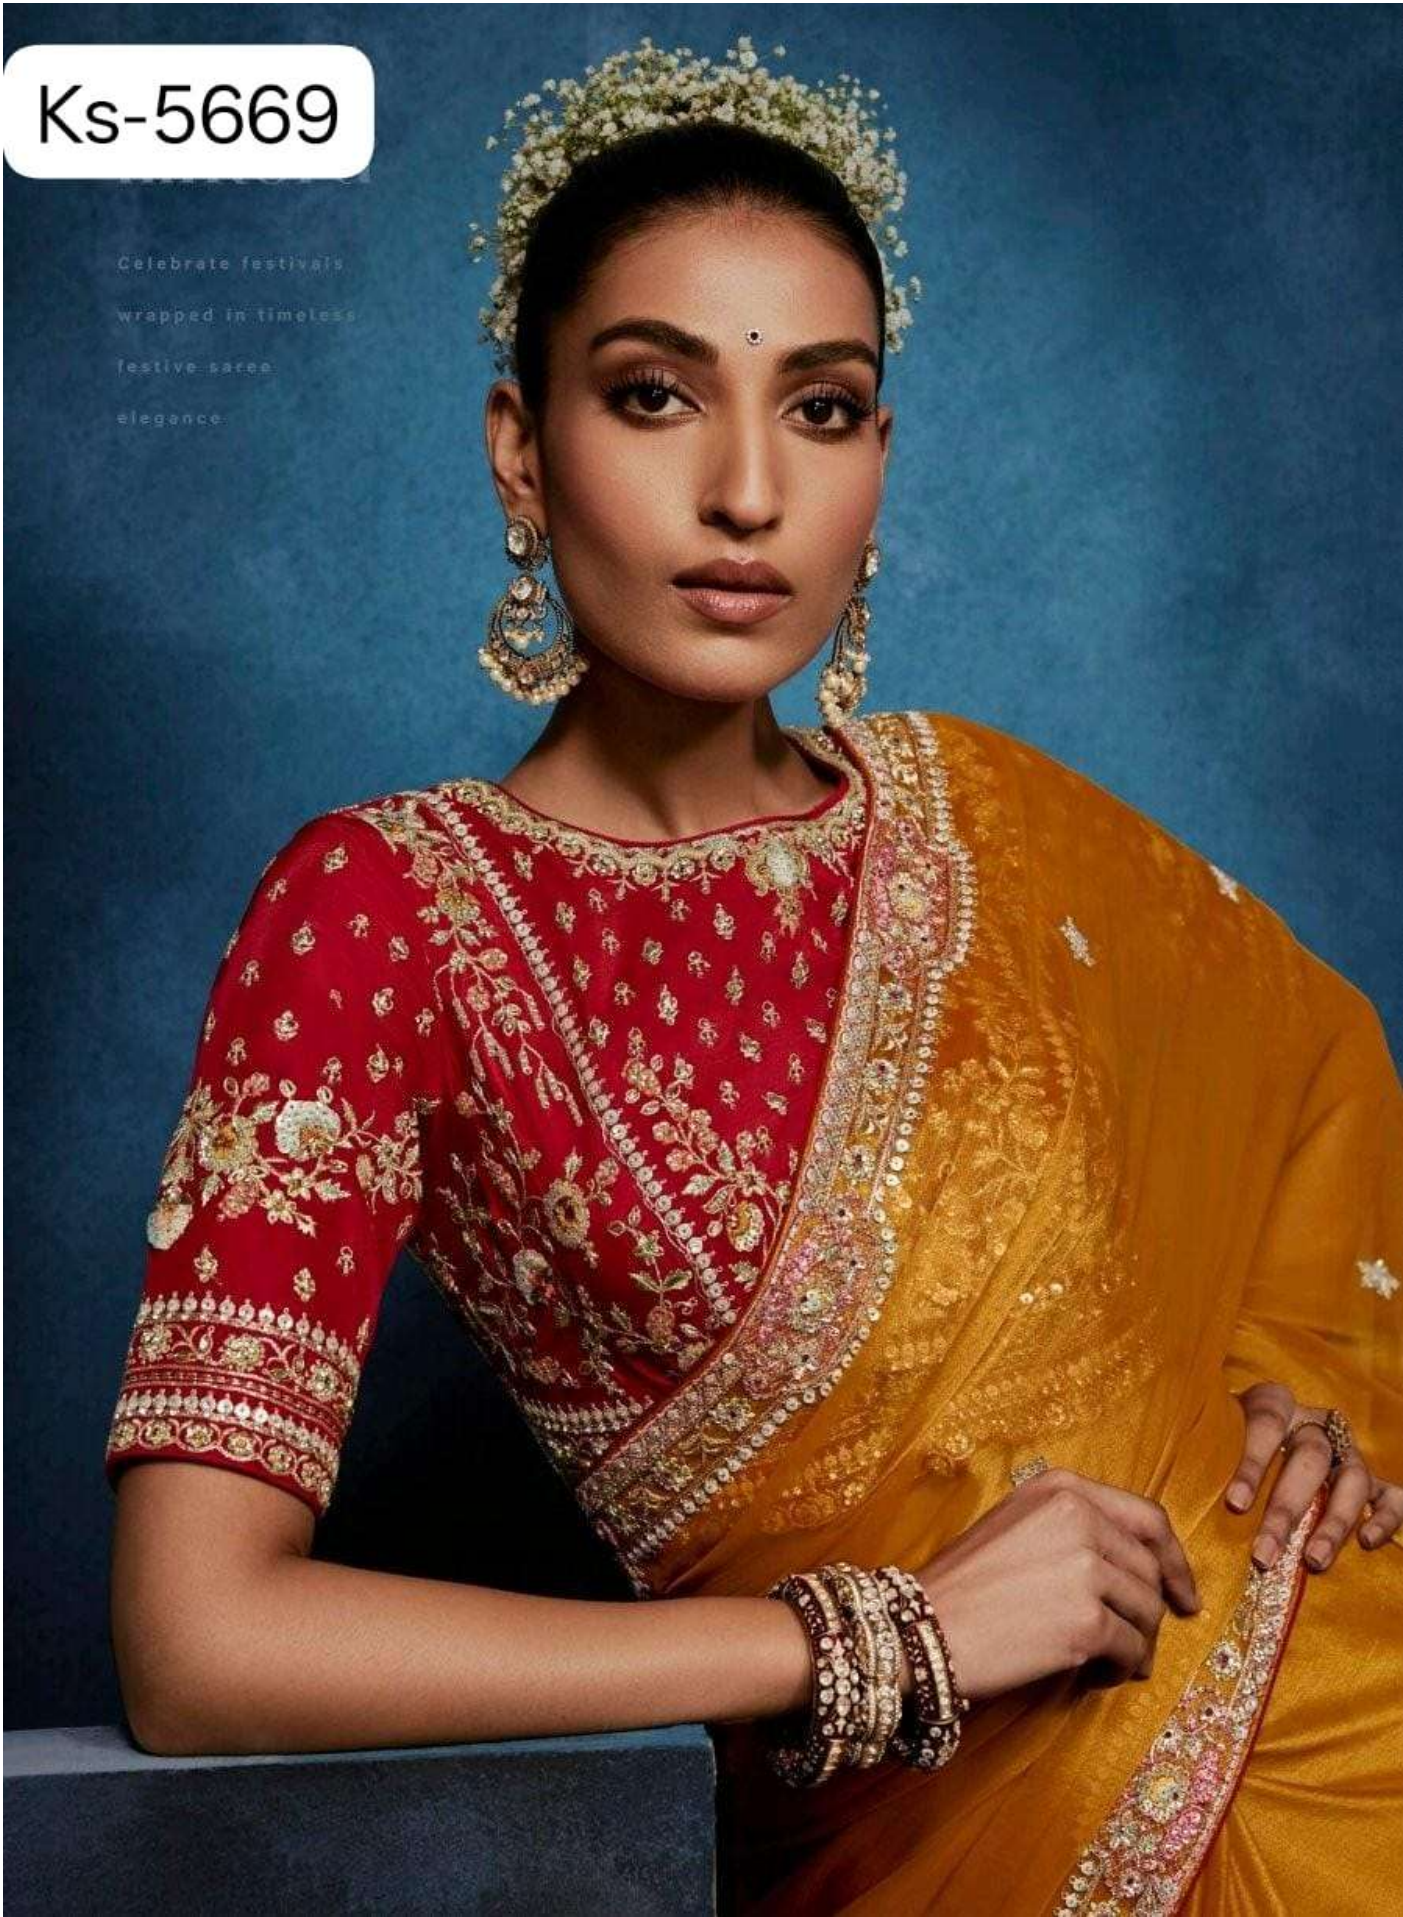

Grace flows beautifully through every festive saree.

Ks-5667

KIMORA®

Festive saris  
crafted for radiant  
joyful celebrations  
everywhere

Ks-5669

Celebrate festivals  
wrapped in timeless  
festive saree  
elegance.