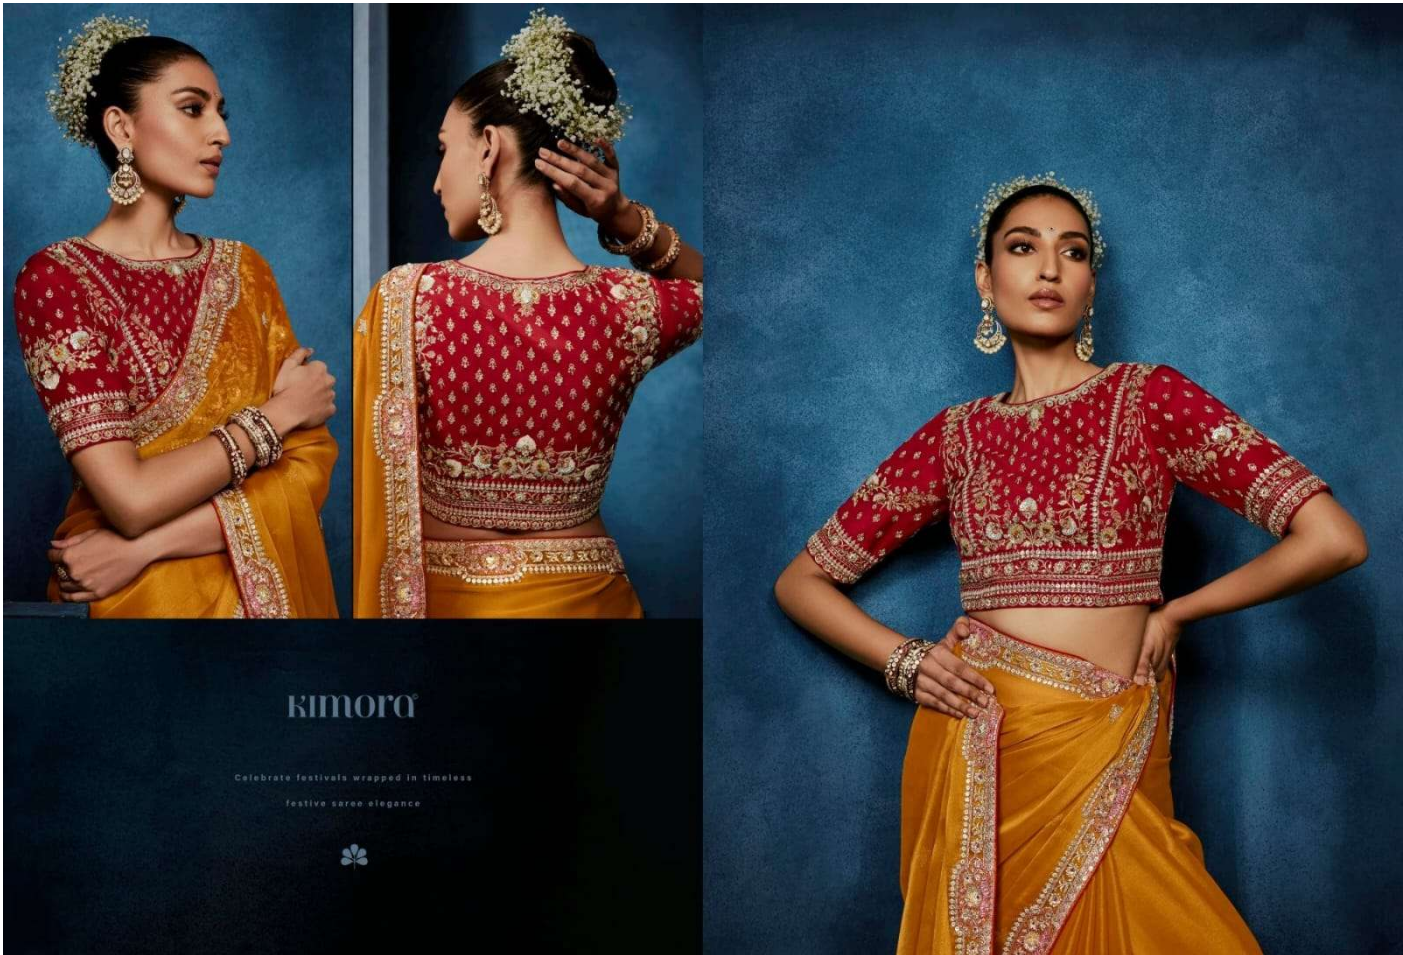

KIMORA

Celebrate festivals wrapped in timeless
festive saree elegance