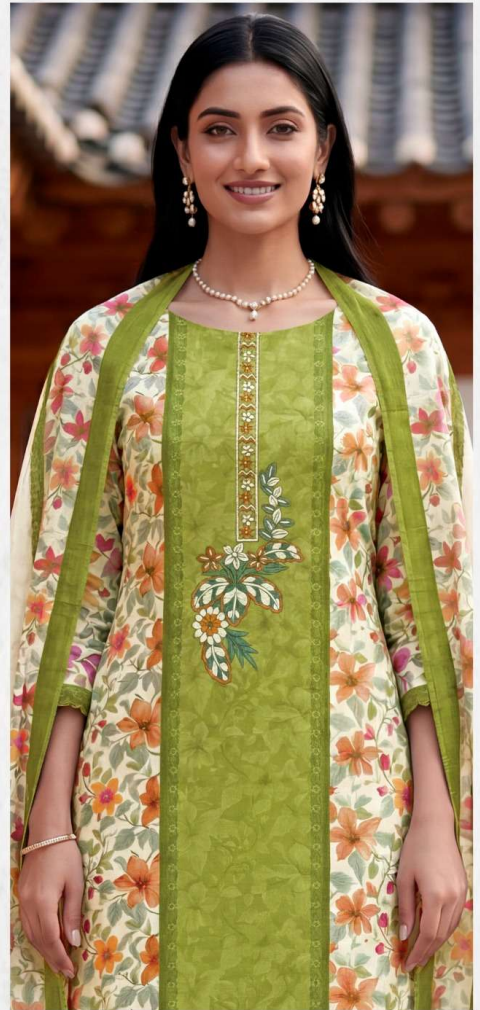

TOP
PURE COTTON DIGITAL PRINT
WITH HEAVY EMBROIDERY WORK

BOTTOM
PURE COTTON SOLID DYED

DUPATTA
PURE COTTON DIGITAL PRINT

Gipson[®]

INNOVA

D.No :- 3784

TOP
PURE COTTON DIGITAL PRINT
WITH HEAVY EMBROIDERY WORK

BOTTOM
PURE COTTON SOLID DYED

DUPATTA
PURE COTTON DIGITAL PRINT

INNOVA

3784-D

TOP
PURE COTTON DIGITAL PRINT
WITH HEAVY EMBROIDERY WORK

BOTTOM
PURE COTTON SOLID DYED

DUPATTA
PURE COTTON DIGITAL PRINT

INNOVA

3784-B

TOP
PURE COTTON DIGITAL PRINT
WITH HEAVY EMBROIDERY WORK

BOTTOM
PURE COTTON SOLID DYED

DUPATTA
PURE COTTON DIGITAL PRINT

INNOVA

3784-A

TOP
PURE COTTON DIGITAL PRINT
WITH HEAVY EMBROIDERY WORK

BOTTOM
PURE COTTON SOLID DYED