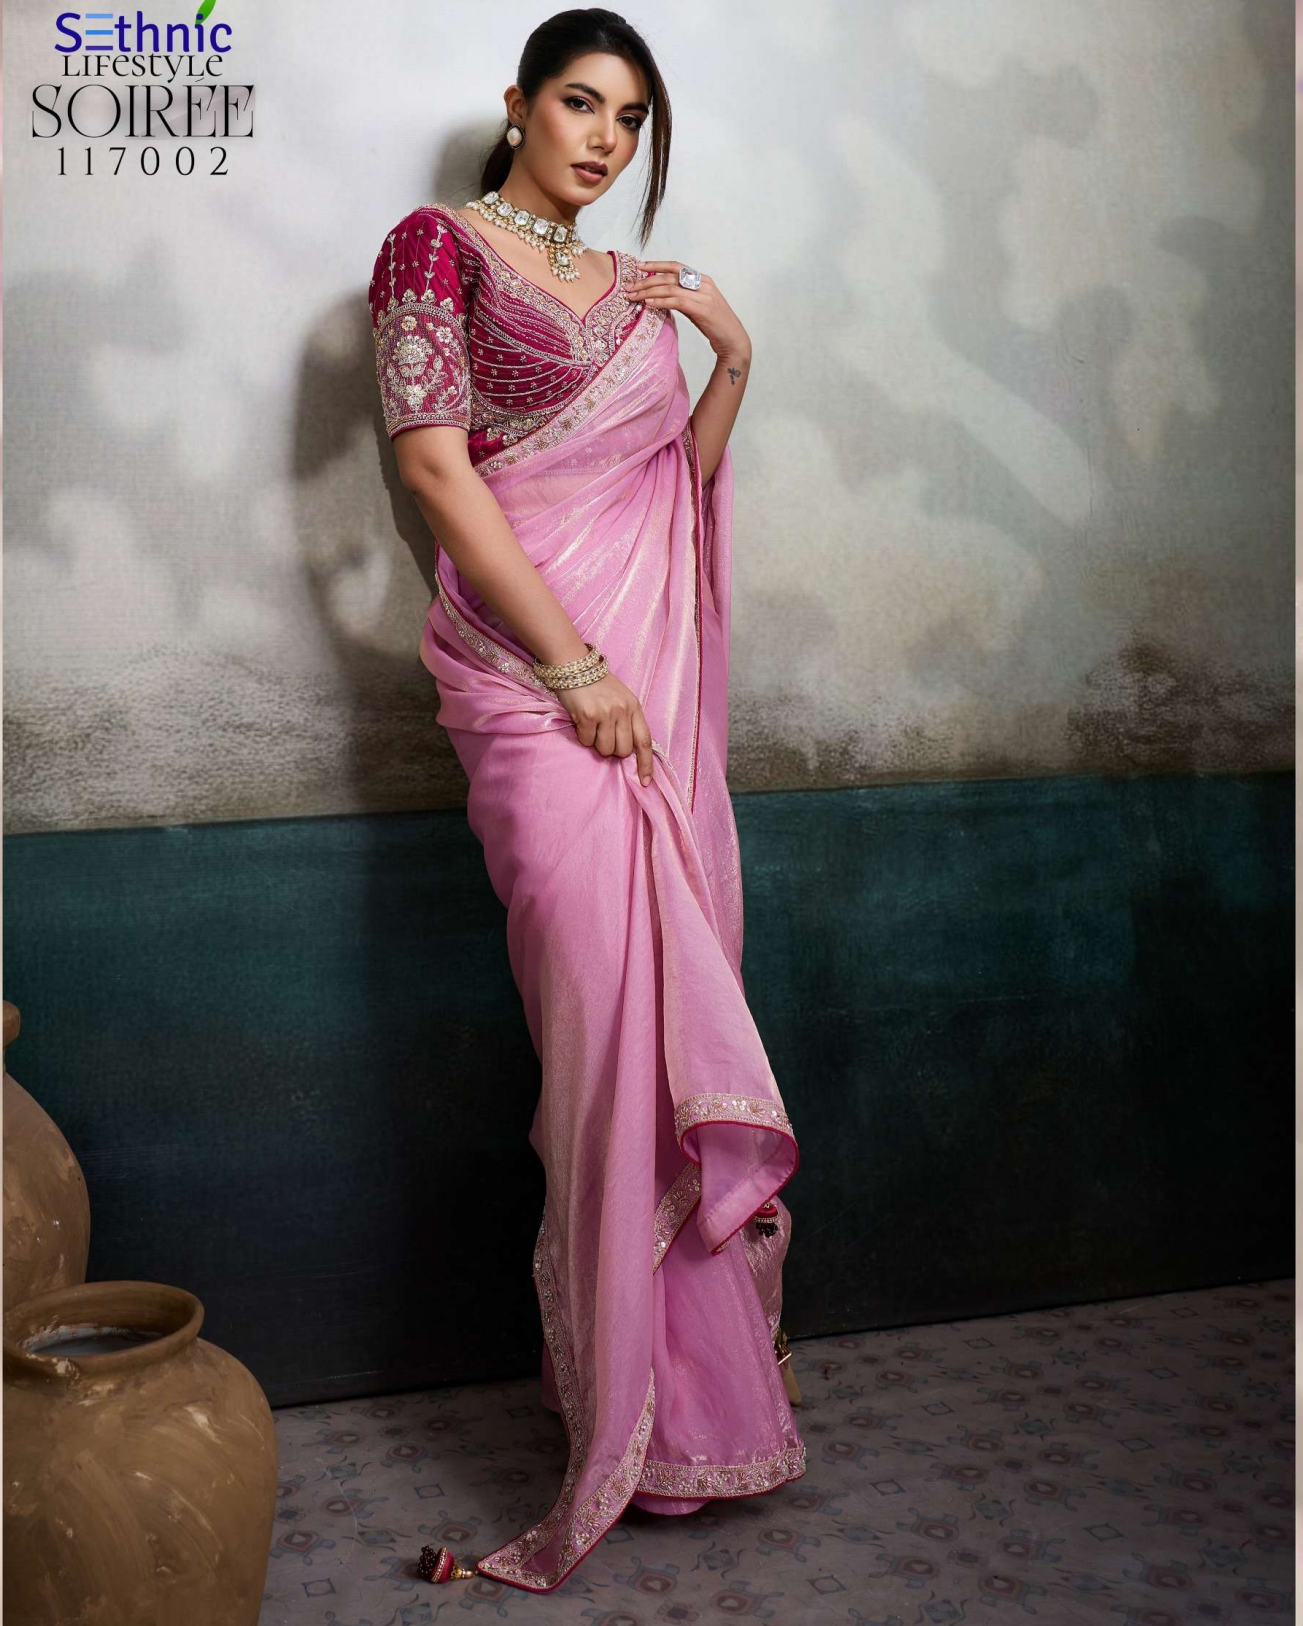

Sethnic
LIFESTYLE
SOIRÉE
117002