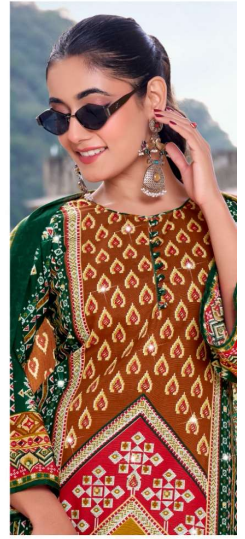

Zulfat
Designer Suits