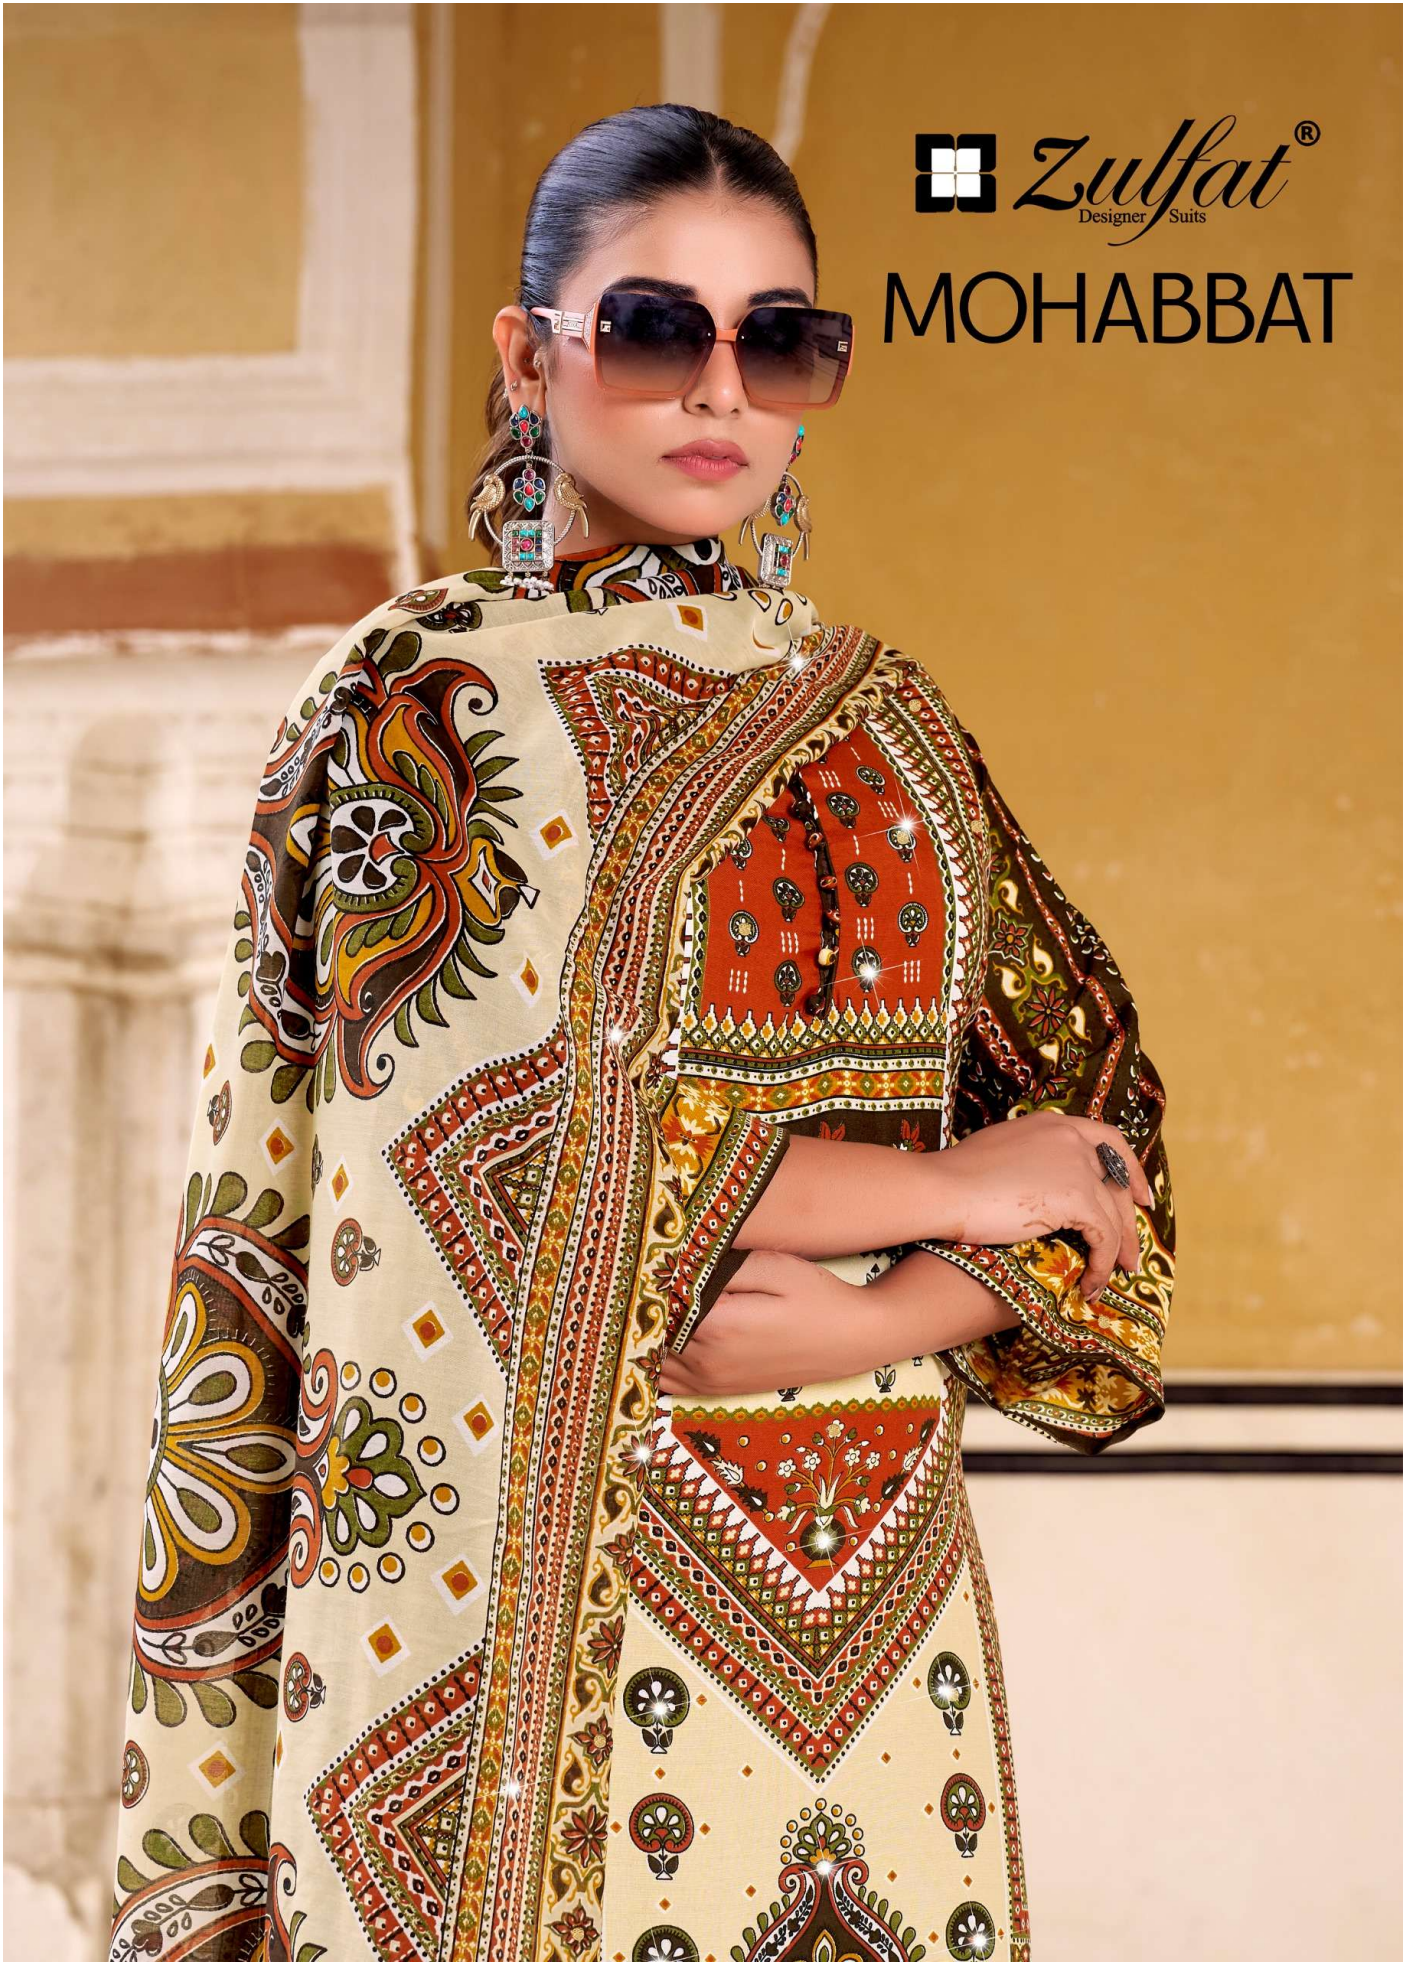

Zulfat®
Designer Suits

MOHABBAT