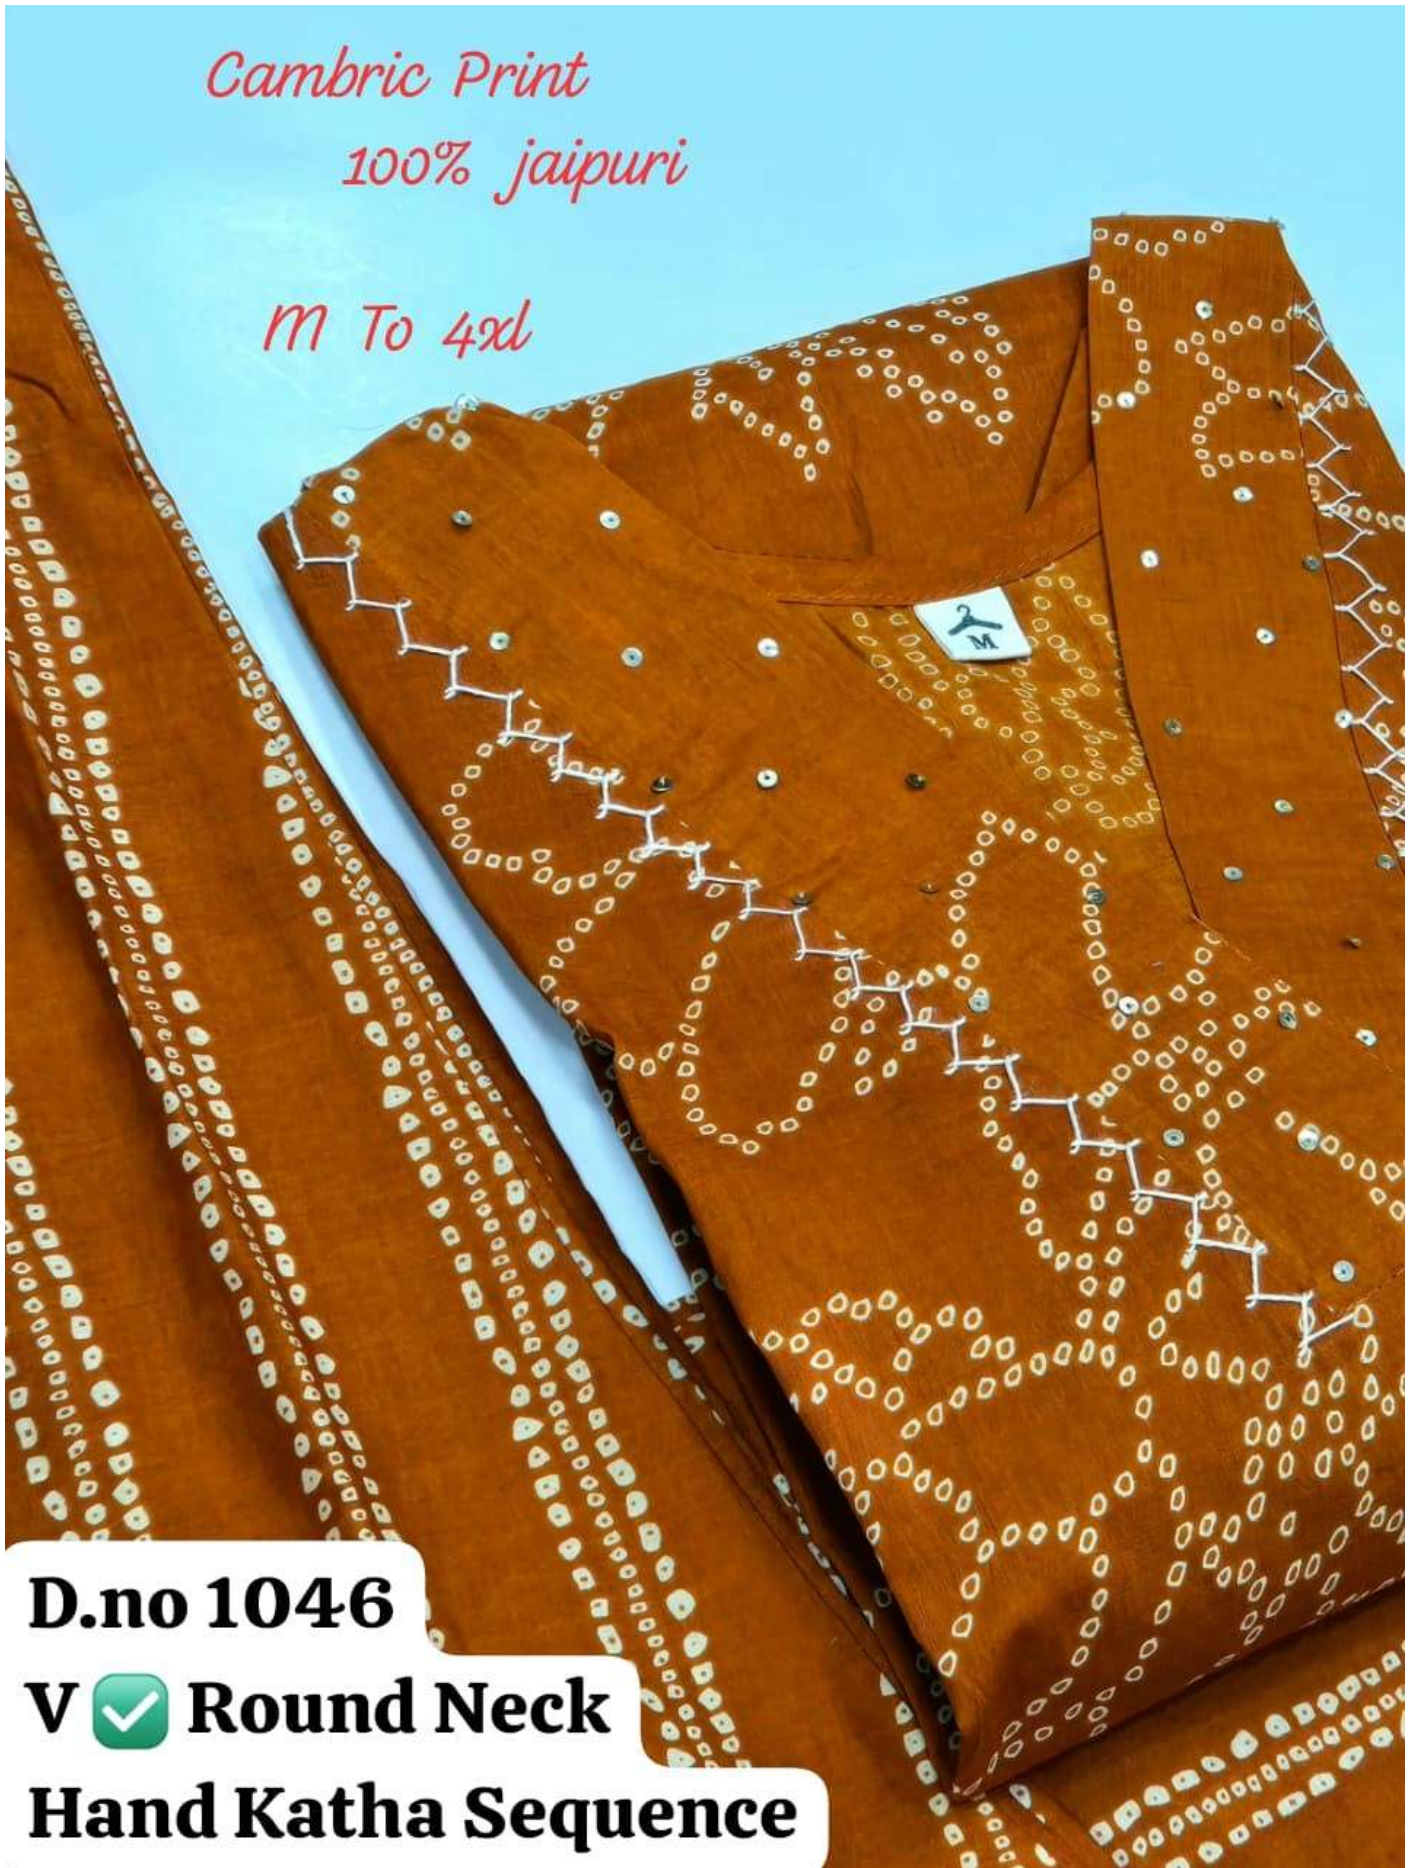

Cambric Print
100% jaipuri

M To 4xl

D.no 1046

V Round Neck

Hand Katha Sequence

Cambric Print
100% jaipuri

M To 4xl

D.no 1046

V Round Neck

Hand Katha Sequence

Cambric Print
100% jaipuri

M To 4xl

D.no 1046

V Round Neck

Hand KathaSequence

Cambric Print
100% jaipuri

M To 4xl

D.no 1046

V Round Neck

Hand KathaSequence

Cambric Print
100% jaipuri

M To 4xl

D.no 1046

V Round Neck