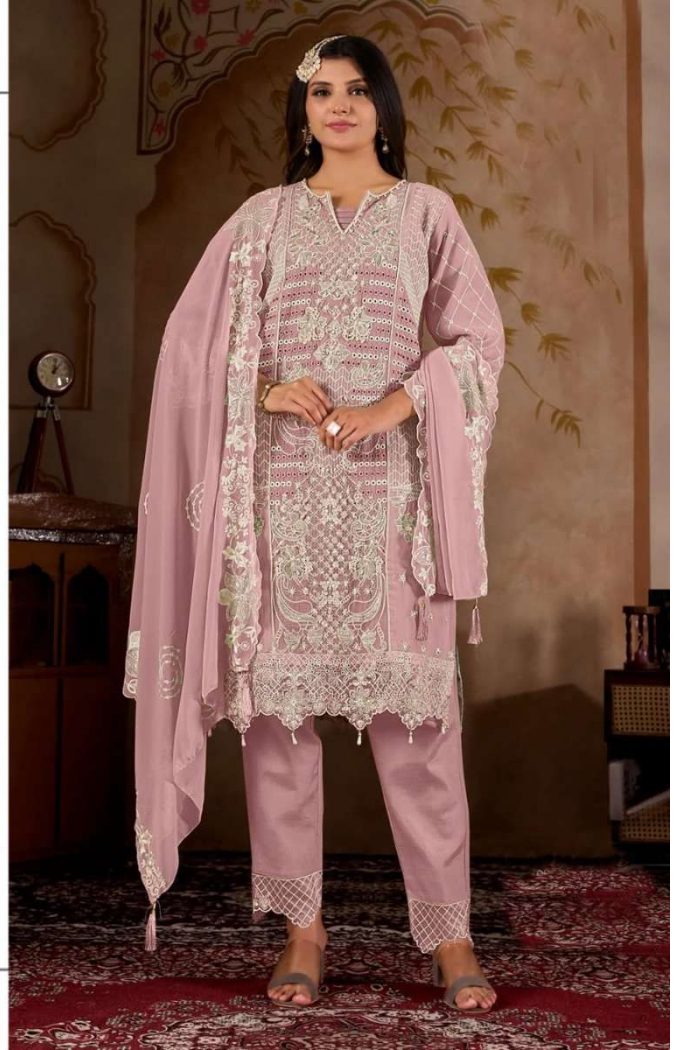

READYMADE

◀ M.A-314 ▶

WASHING INSTRUCTIONS