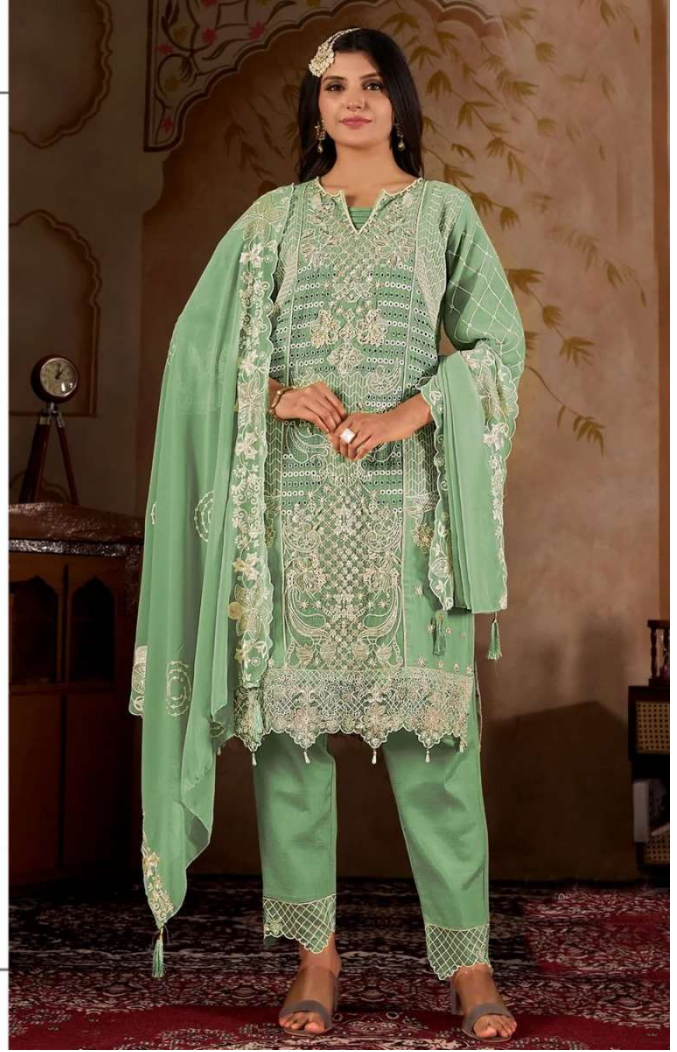

READYMADE

◀ M.A-314 ▶

WASHING INSTRUCTIONS