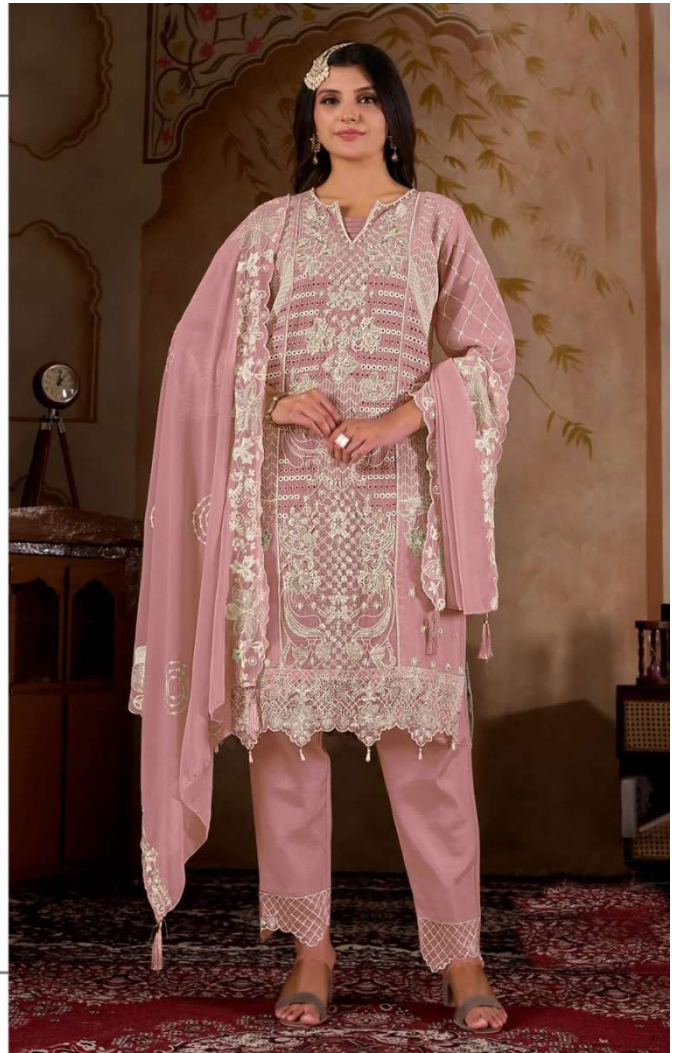

READYMADE

◀ M.A-314 ▶