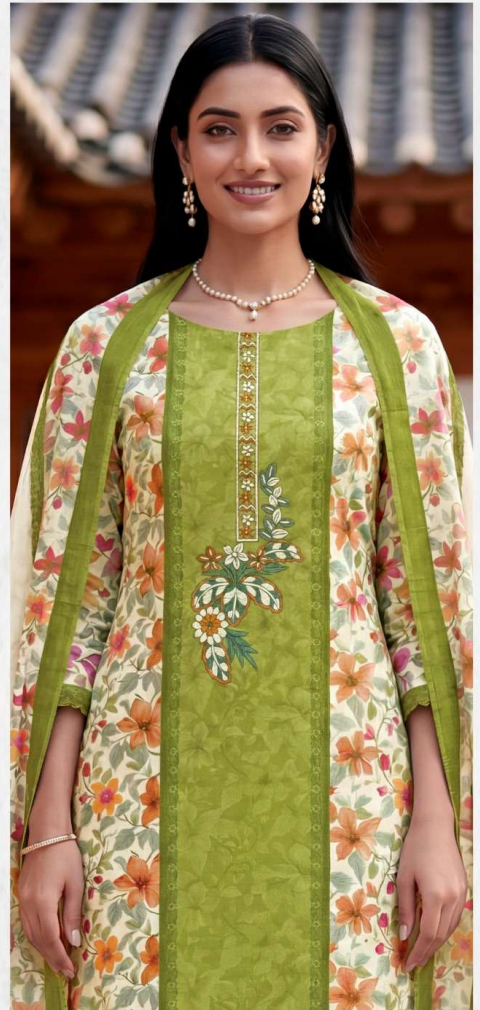

TOP
PURE COTTON DIGITAL PRINT
WITH HEAVY EMBROIDERY WORK

BOTTOM
PURE COTTON SOLID DYED

DUPATTA
PURE COTTON DIGITAL PRINT

INNOVA

3784-C

TOP
PURE COTTON DIGITAL PRINT
WITH HEAVY EMBROIDERY WORK

BOTTOM
PURE COTTON SOLID DYED

DUPATTA
PURE COTTON DIGITAL PRINT

Gipson[®]

INNOVA

D.No :- 3784

TOP
PURE COTTON DIGITAL PRINT
WITH HEAVY EMBROIDERY WORK

BOTTOM
PURE COTTON SOLID DYED

DUPATTA
PURE COTTON DIGITAL PRINT

INNOVA

3784-D

TOP
PURE COTTON DIGITAL PRINT
WITH HEAVY EMBROIDERY WORK

BOTTOM
PURE COTTON SOLID DYED

DUPATTA
PURE COTTON DIGITAL PRINT

INNOVA

3784-A

TOP
PURE COTTON DIGITAL PRINT
WITH HEAVY EMBROIDERY WORK

BOTTOM
PURE COTTON SOLID DYED