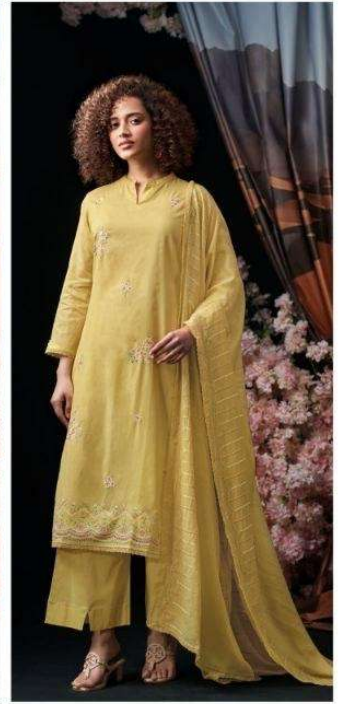

Ganga[®]

S4675-D

Ganga®

Ganga®
Fashmi
S4675

Fashmi
S4675

—DESCRIPTION—

~TOP~

PREMIUM PURE BEMBERG MUL SOLID COLOR WITH
EMBROIDERY, EMBROIDERY LACE ON
DAMAN & SLEEVES.

S4675-B

Ganga[®]
Fashmi
S4675

Ganga[®]

S4675-D

S4675-A

S4675-B

S4675-C

S4675-D