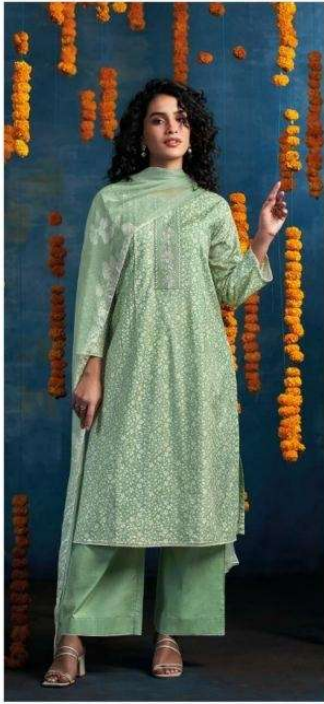

S4770-A

Ganga®
Blaise
S4770- A/B/C/D