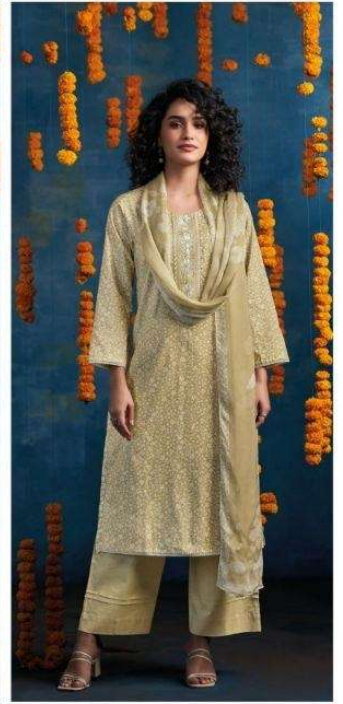

PREMIUM COTTON PRINTED WITH EMBROIDERY,
CROCHET LACE BORDER ON DAMAN & SLEEVES.

~BOTTOM~

PREMIUM COTTON SOLID COLOR

~DUPATTA~

PREMIUM PURE CHIFFON PRINTED.

WHOLESALE PRICE
1270/- EACH+GST(EXTRA)

HSN CODE- 520851

MOQ : 64 PCS

TOTAL SUITS-04

S4770-A

S4770-B

S4770-C

S4770-D

Ganga®
Blaise
S4770- A/B/C/D

Ganga[®]
S4770-C