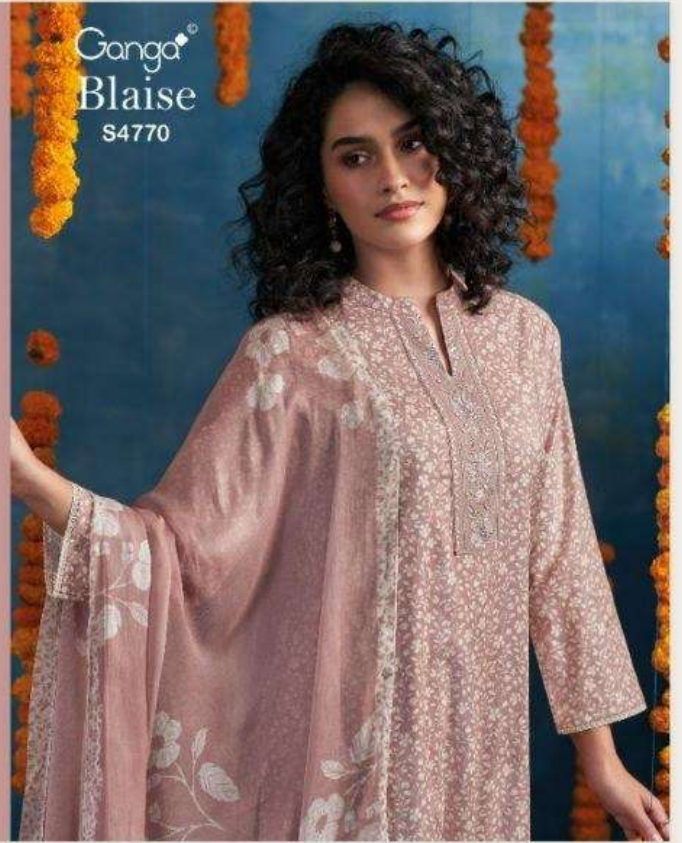

Ganga[®]
Blaise
S4770

Ganga[®]

S4770-A

Ganga[®]

S4770-A

Ganga[®]
S4770-C

Ganga[®]
S4770-B

Ganga[®]

S4770-B

Ganga[®]
Blaise
S4770

Ganga[®]
S4770-D

Ganga®

Ganga®
Blaise
S4770

Blaise
S4770

DESCRIPTION

~TOP~

PREMIUM COTTON PRINTED WITH EMBROIDERY,
CROCHET LACE BORDER ON DAMAN & SLEEVES.

~BOTTOM~

PREMIUM COTTON SOLID COLOR

~DUPATTA~

PREMIUM PURE CHIFFON PRINTED.

WHOLESALE PRICE
1270/- EACH+GST(EXTRA)

HSN CODE- 520851