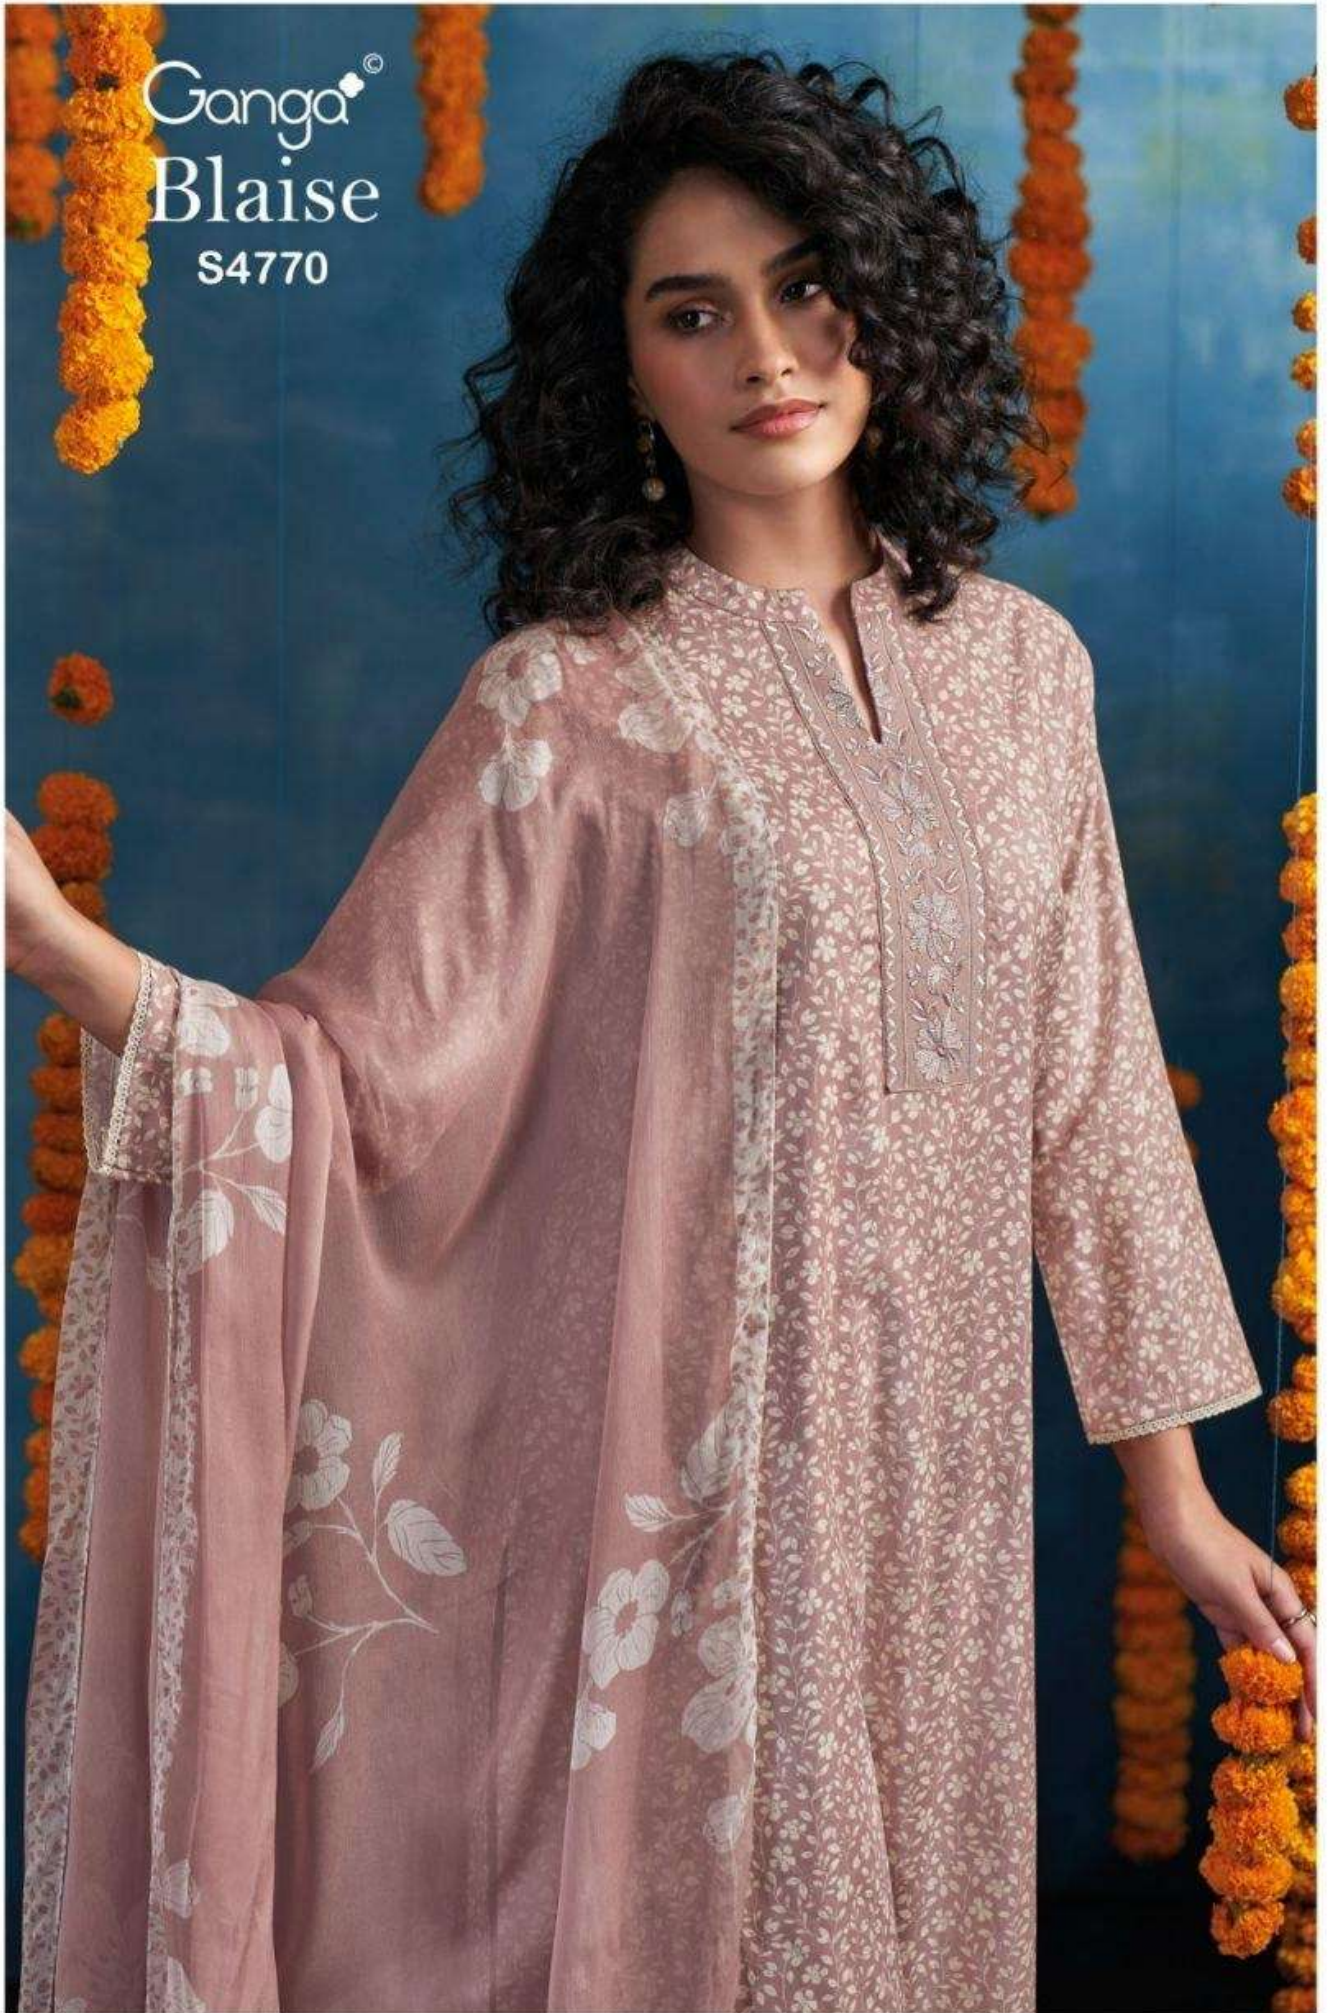

Ganga[®]
Blaise
S4770

Ganga[®]

S4770-A

Ganga[®]

S4770-A

Ganga[®]
S4770-C

Ganga[®]
S4770-B

Ganga[®]

PREMIUM COTTON PRINTED WITH EMBROIDERY,
CROCHET LACE BORDER ON DAMAN & SLEEVES.

~BOTTOM~

PREMIUM COTTON SOLID COLOR

~DUPATTA~

PREMIUM PURE CHIFFON PRINTED.

WHOLESALE PRICE
1270/- EACH+GST(EXTRA)

HSN CODE- 520851