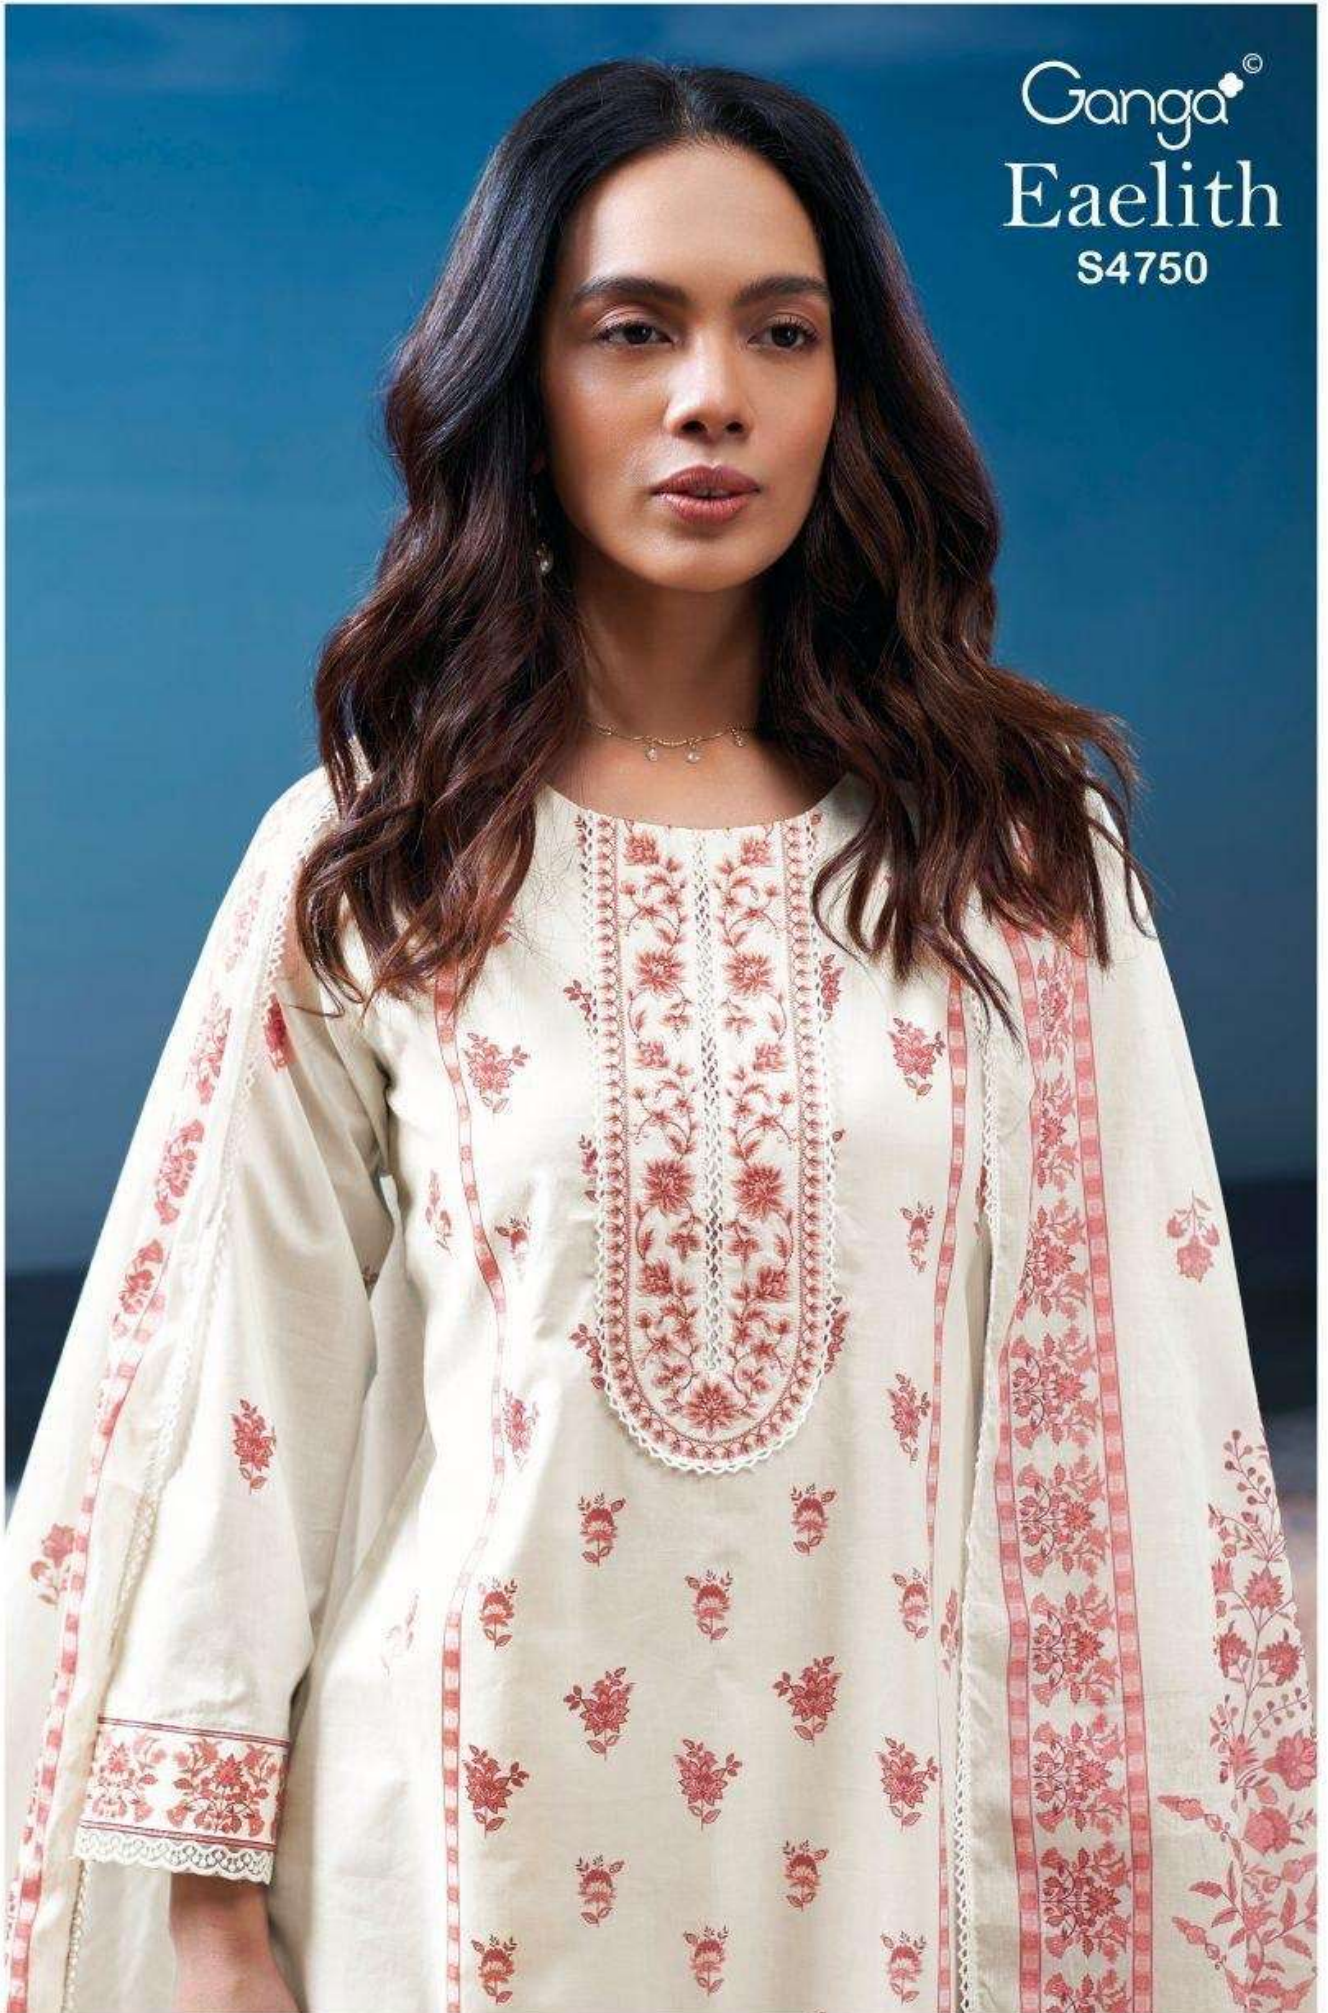

Ganga[®]
Eaelith
S4750

Ganga[®]

S4750-A

Ganga®

Ganga®
Eaelith
S4750

Eaelith
S4750

DESCRIPTION

~TOP~

PREMIUM COTTON PRINTED WITH EMBROIDERY NECK,
EMBROIDERY LACE WITH CROCHET LACE ON
DAMAN & SLEEVES.

~BOTTOM~

PREMIUM COTTON SOLID COLOR

~DUPATTA~

PREMIUM COTTON MUL PRINTED WITH CROCHET
LACE BORDER.

WHOLESALE PRICE
1590/- EACH+GST(EXTRA)