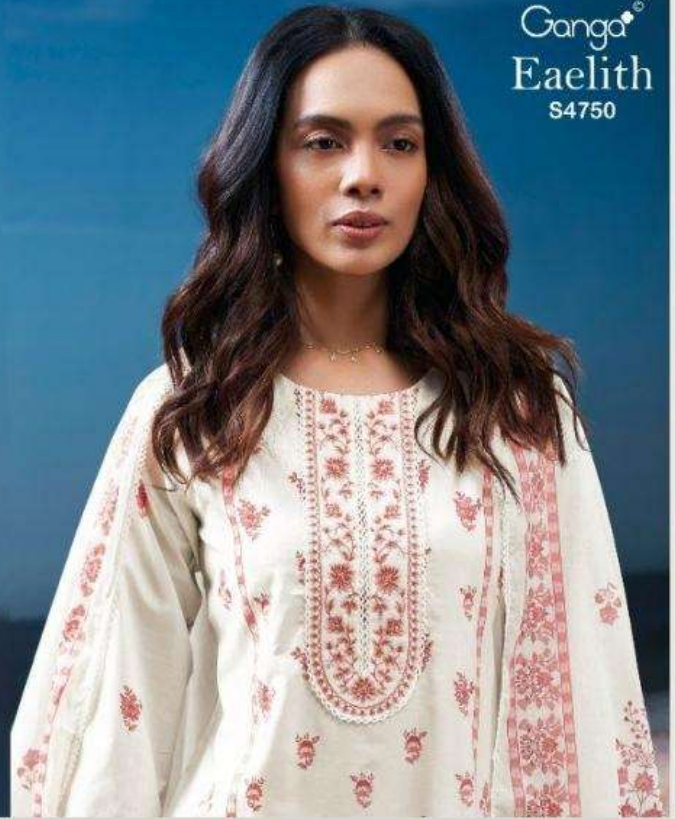

Ganga[®]
Eaelith
S4750

Ganga[®]

S4750-A

Ganga®

Ganga®
Eaelith
S4750

Eaelith
S4750

DESCRIPTION

~TOP~

PREMIUM COTTON PRINTED WITH EMBROIDERY NECK,
EMBROIDERY LACE WITH CROCHET LACE ON
DAMAN & SLEEVES.

~BOTTOM~

PREMIUM COTTON SOLID COLOR

~DUPATTA~

PREMIUM COTTON MUL PRINTED WITH CROCHET
LACE BORDER.

WHOLESALE PRICE
1590/- EACH+GST(EXTRA)