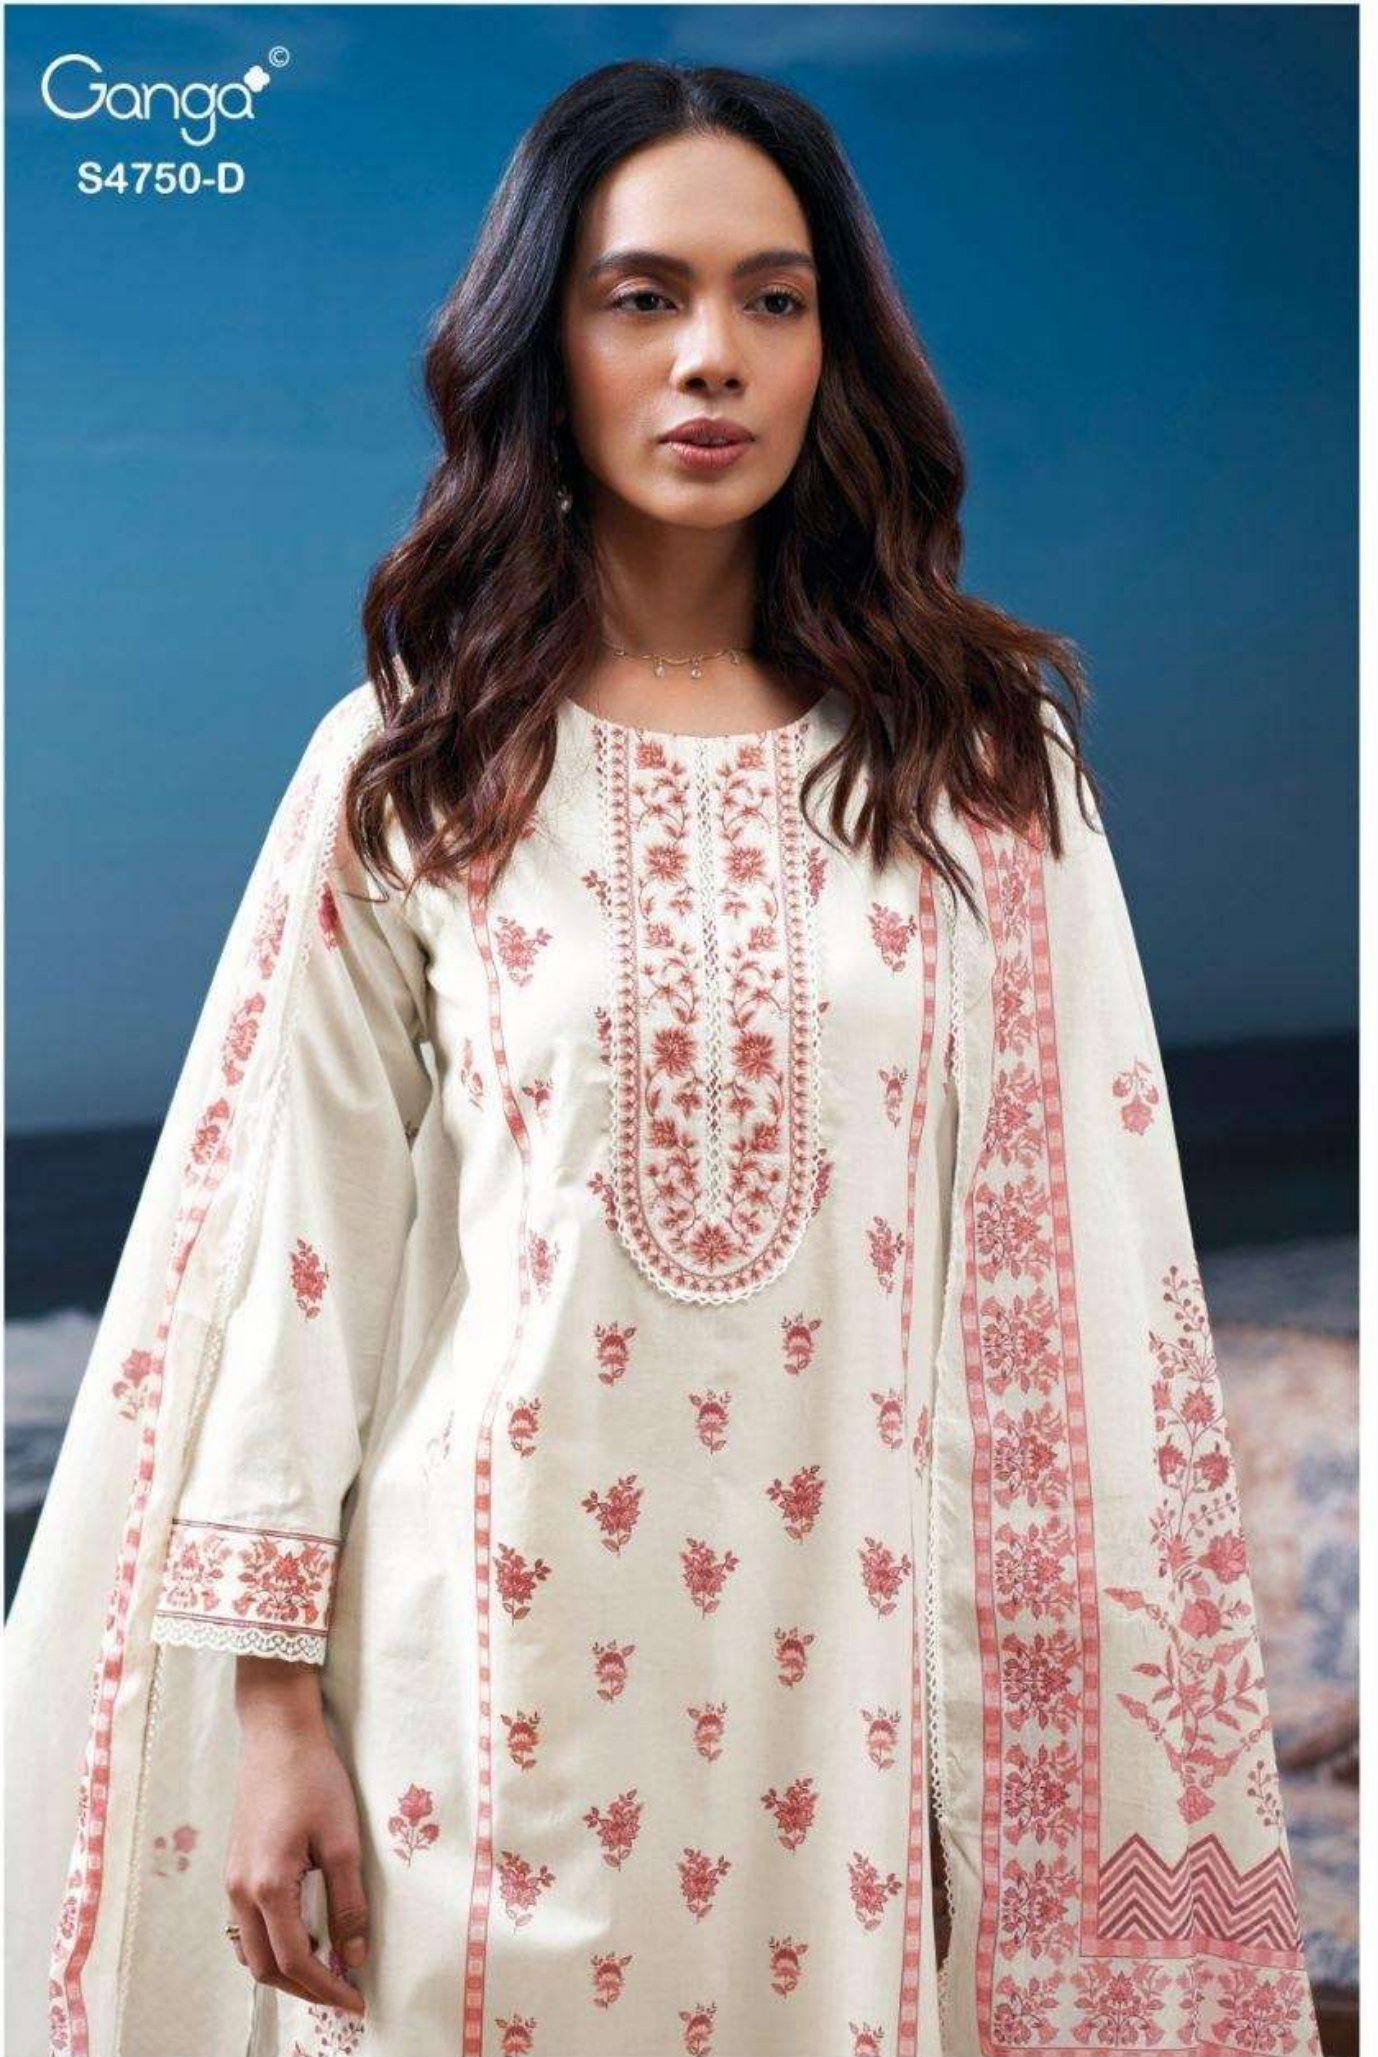

Ganga®

S4750-D