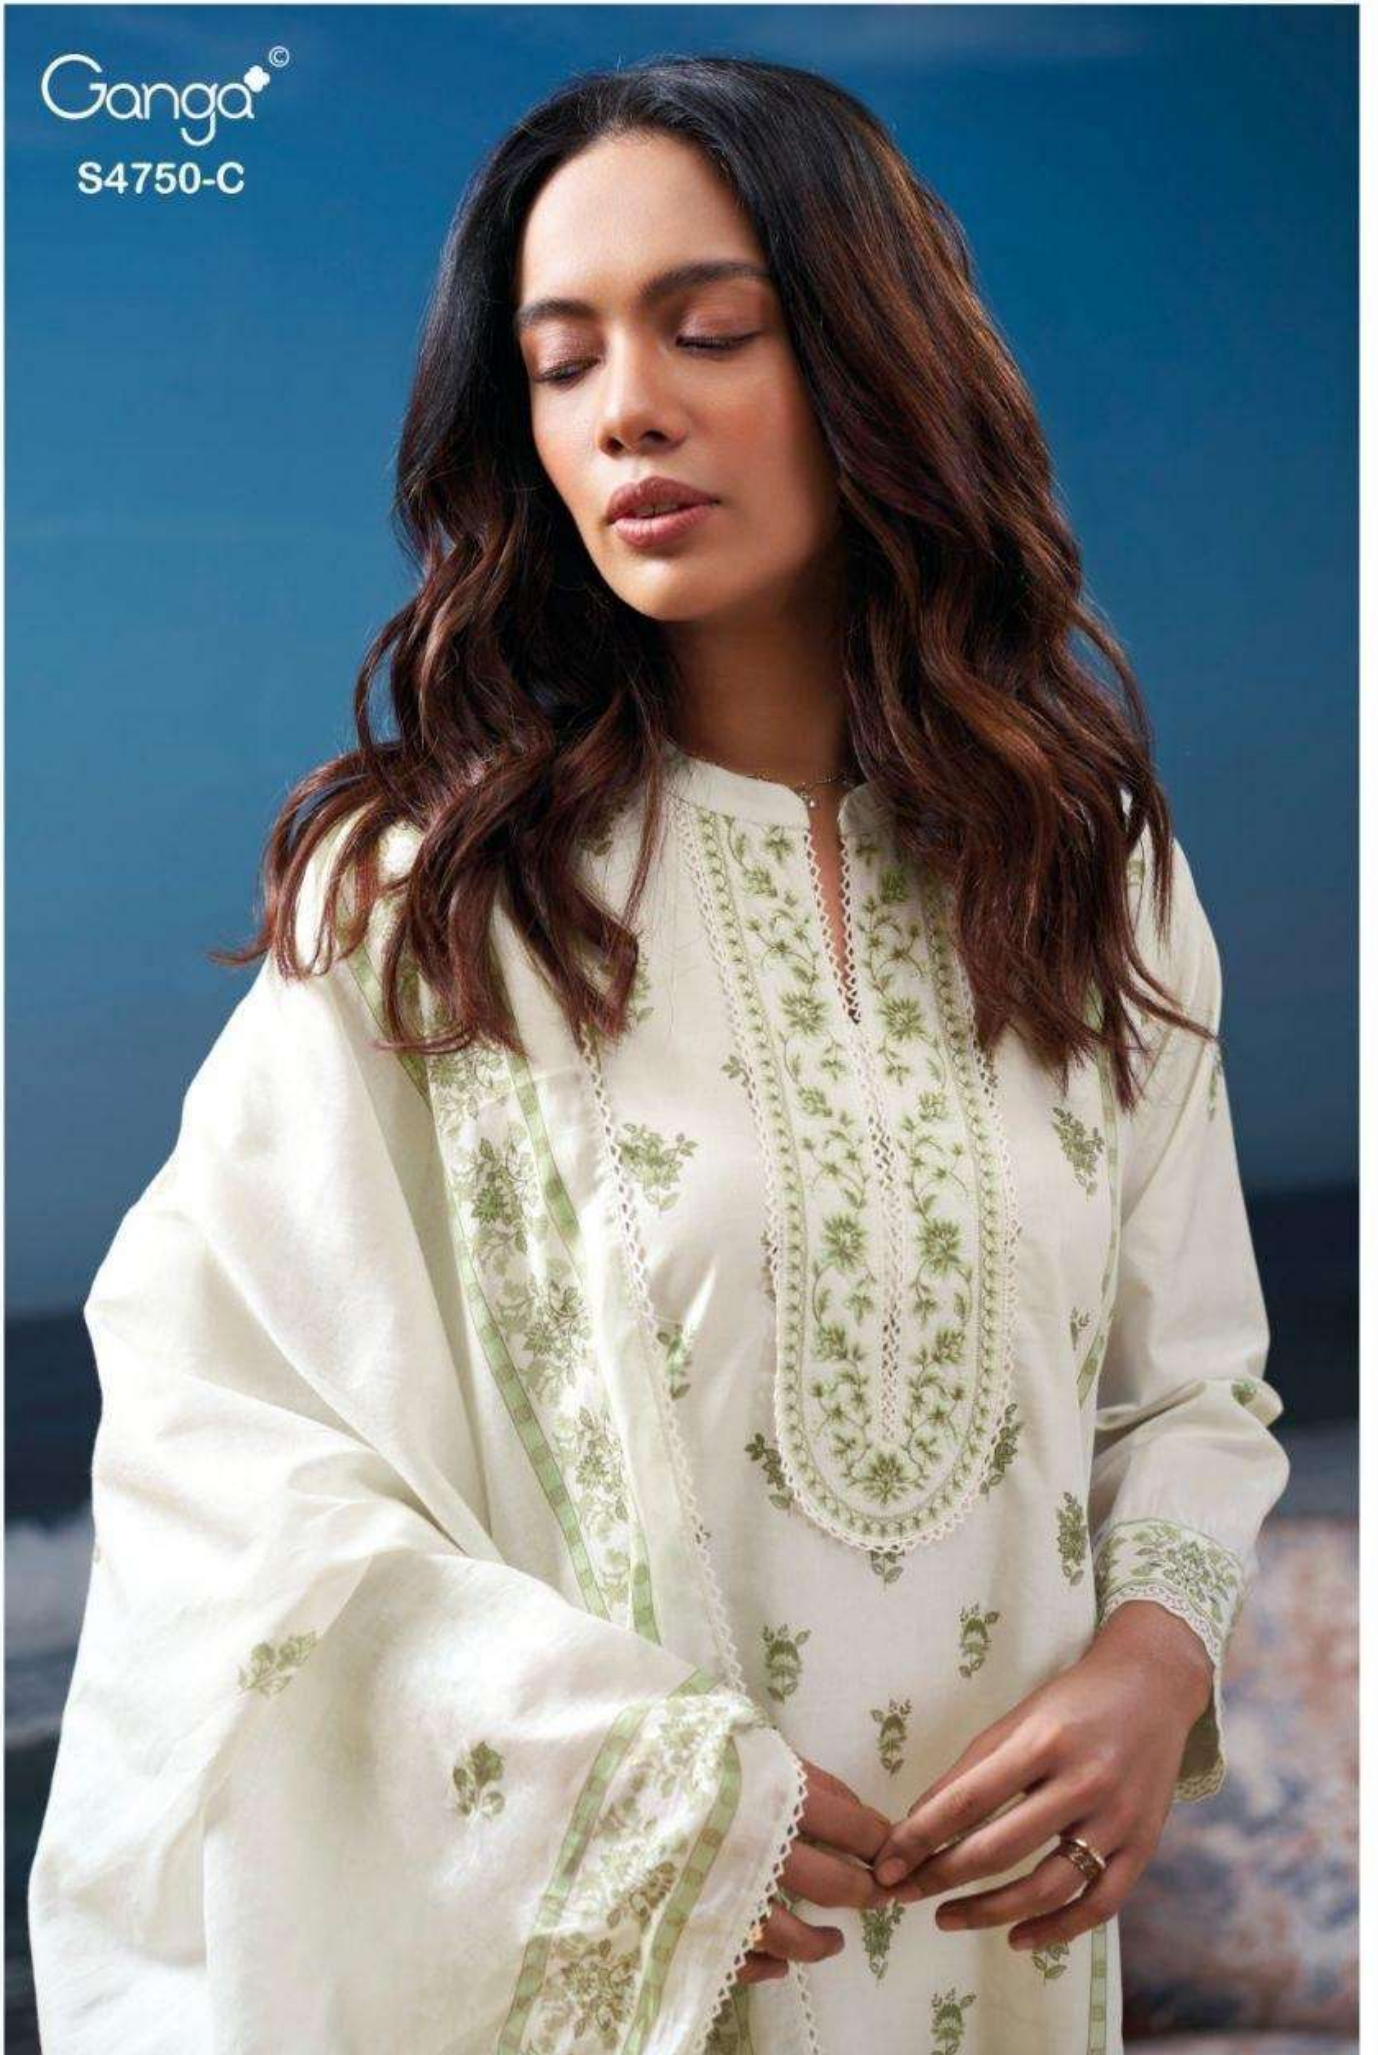

Ganga®

S4750-C