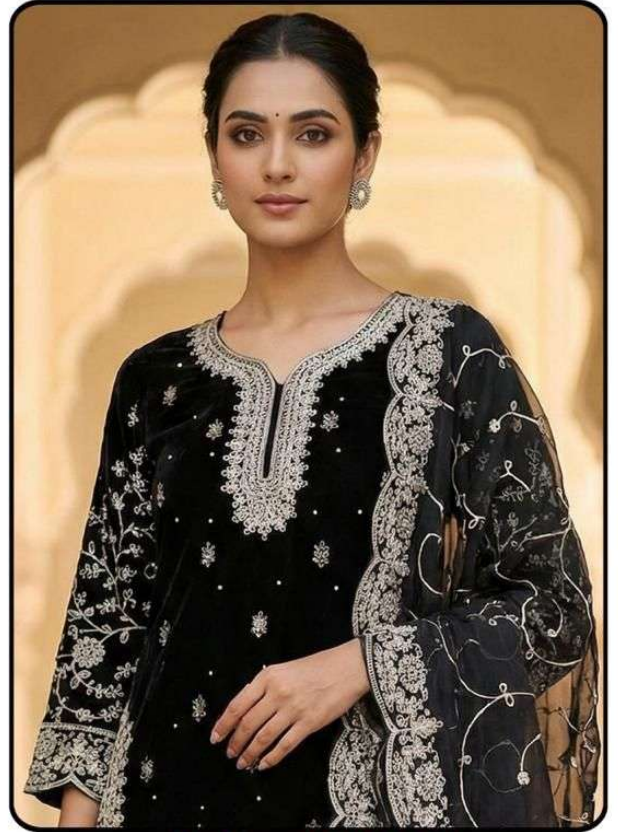

ZORISTA

READYMADE COLLECTION

D.No: 10048-C
SIZE -XL-XXL

TOP- PURE ZIMMI CHOO WITH EMBROIDERY WITH MOTHWORK BOTTOM- PURE JIMMY CHOO WITH HEAVY EMBROIDERY WITH PLAZO WORK DUPATTA- PURE ZIMI CHOO SILK WITH WORK	CARE INSTRUCTIONS ☉ Dry clean only ⚠ Do not use any bleach or stain removing chemical ☐ Iron the fabric at moderate temperature ☒ Do not dry fabric in direct sunlight