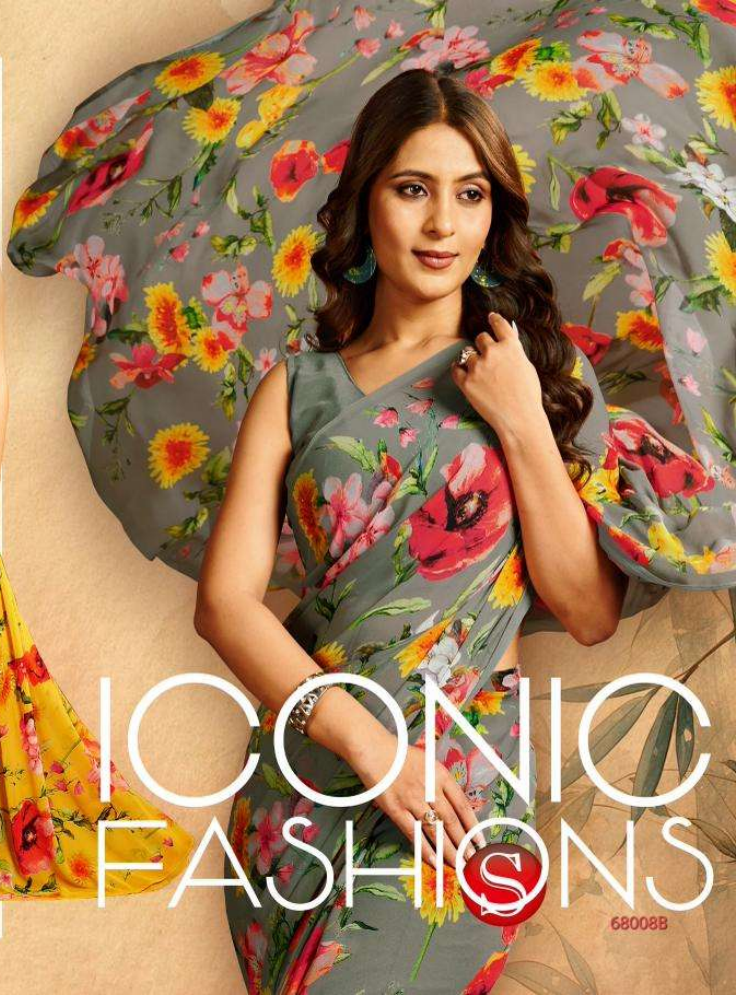

# SHOW STOPPER

The uniqueness of these new prints in styles of colour combinations with the classic and different shades in the palette.

68007A

68007B

SUSHMA

68008A

68008B

ICONIC FASHIONS