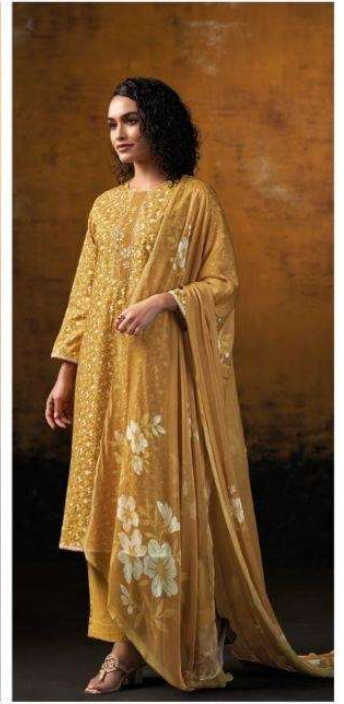

Ganga[®]
Jiyael
S4685

Ganga[®]
S4685-D

S4685-A

S4685-B

S4685-C

S4685-D

Ganga®
Jiyael
S4685- A/B/C/D

Ganga®

Ganga®
Jiyael
S4685

Jiyael
S4685

DESCRIPTION

~TOP~

PREMIUM COTTON PRINTED WITH EMBROIDERY,
CROCHET LACE ON DAMAN & SLEEVES.

~BOTTOM~

PREMIUM COTTON SOLID COLOR.

~DUPATTA~