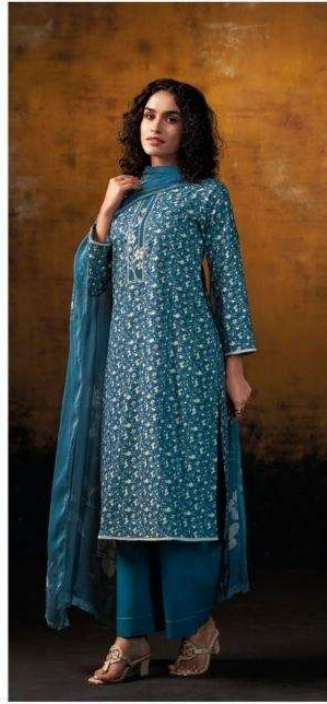

Ganga[®]
Jiyael
S4685

Ganga[®]
S4685-D

S4685-A

S4685-B

S4685-C

S4685-D

Ganga®
Jiyael
S4685- A/B/C/D

Ganga®

Ganga®
Jiyael
S4685

Jiyael
S4685

DESCRIPTION

~TOP~

PREMIUM COTTON PRINTED WITH EMBROIDERY,
CROCHET LACE ON DAMAN & SLEEVES.

~BOTTOM~

PREMIUM COTTON SOLID COLOR.

~DUPATTA~