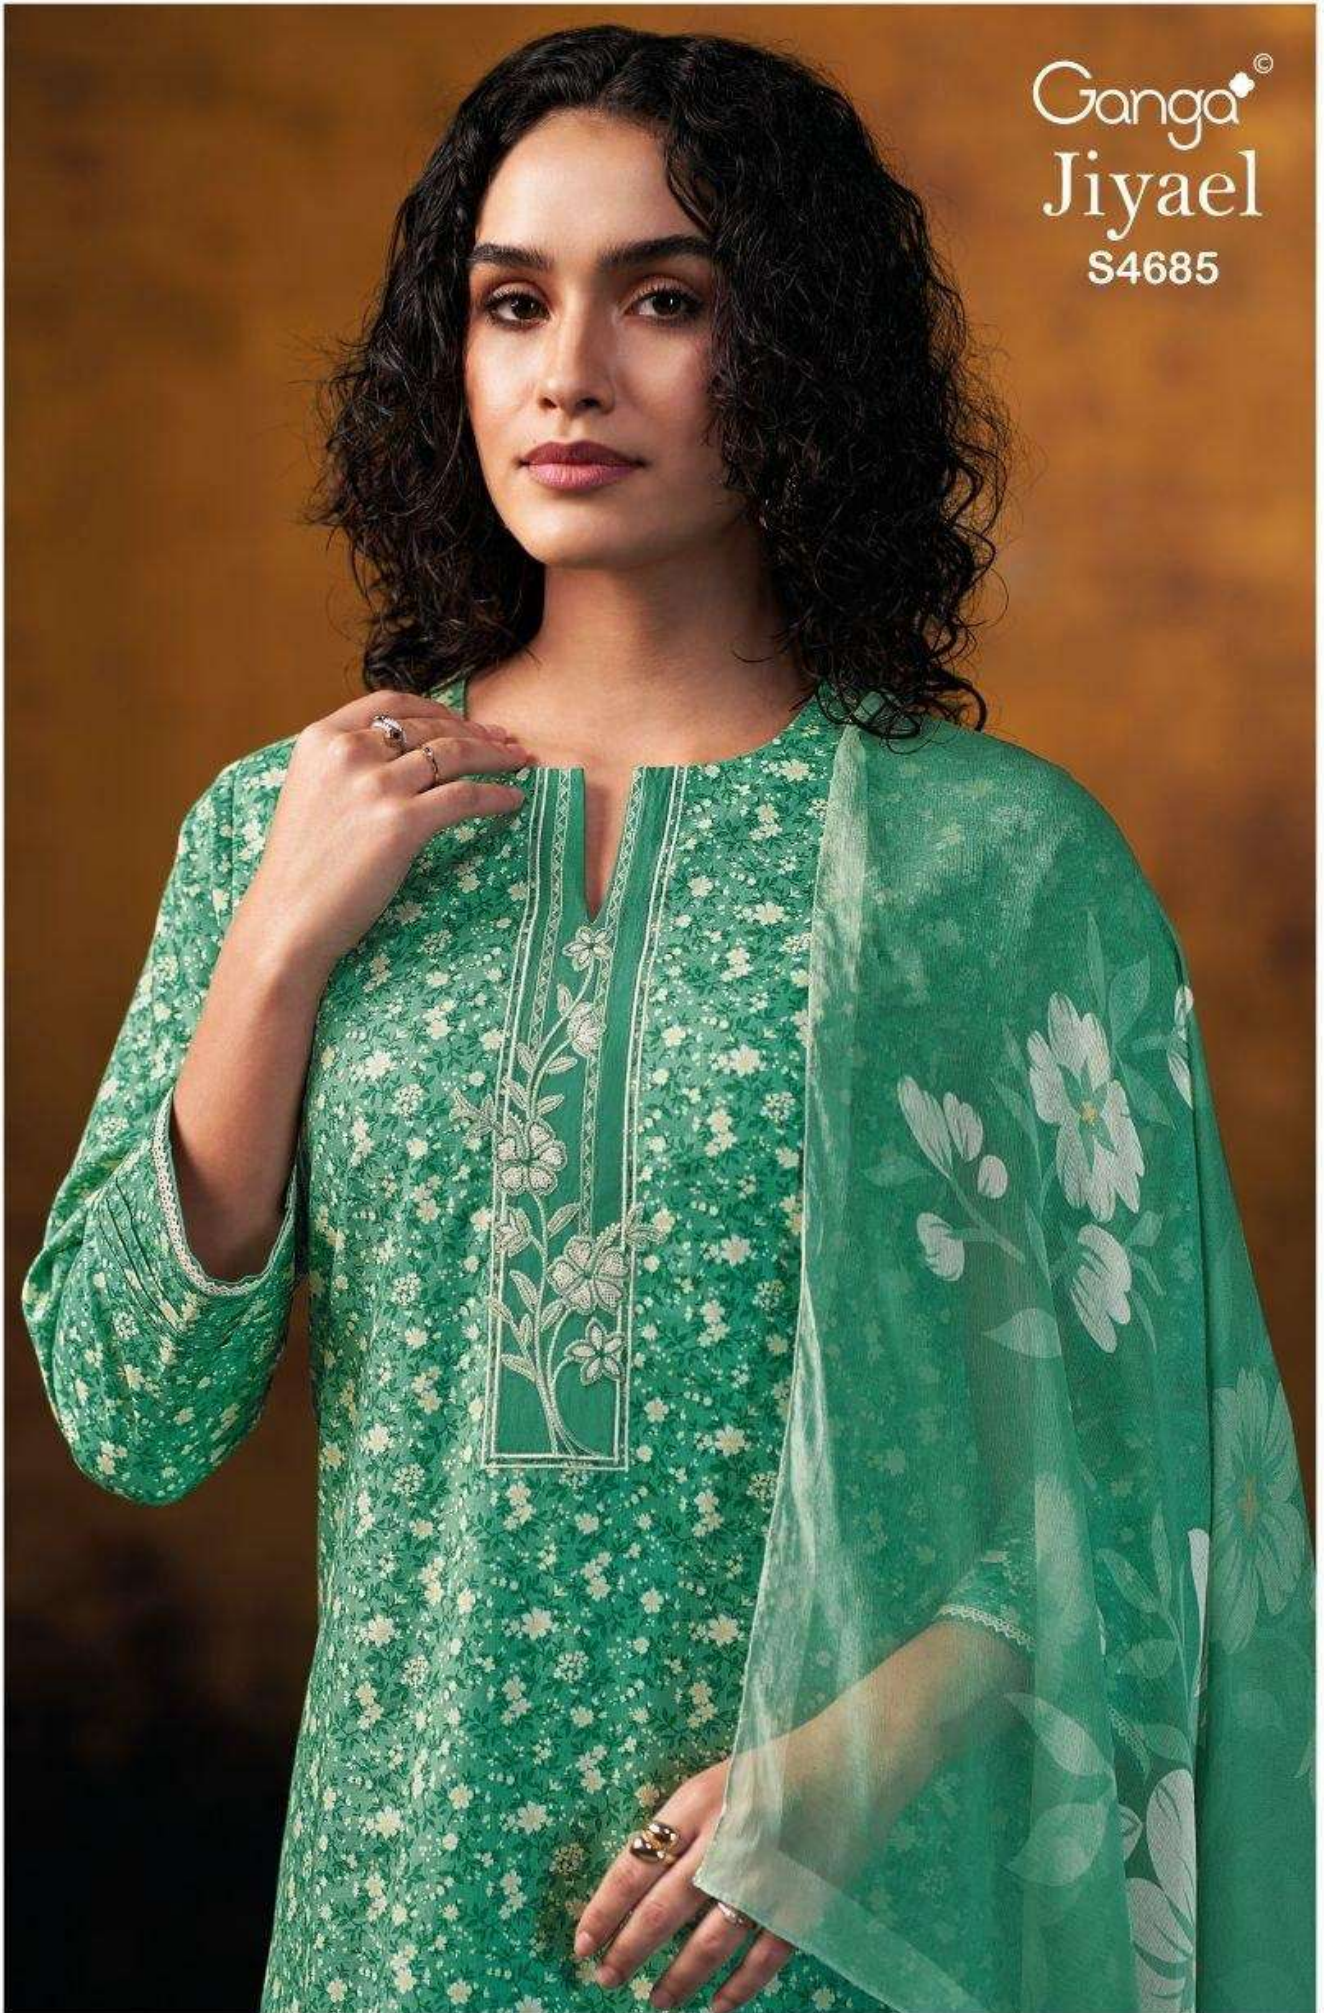

Ganga[®]
Jiyael
S4685

Ganga[®]
S4685-D

S4685-A

S4685-B

S4685-C

S4685-D

Ganga®
Jiyael
S4685- A/B/C/D

Ganga®

Ganga®
Jiyael
S4685

Jiyael
S4685

DESCRIPTION

~TOP~

PREMIUM COTTON PRINTED WITH EMBROIDERY,
CROCHET LACE ON DAMAN & SLEEVES.

~BOTTOM~

PREMIUM COTTON SOLID COLOR.

~DUPATTA~