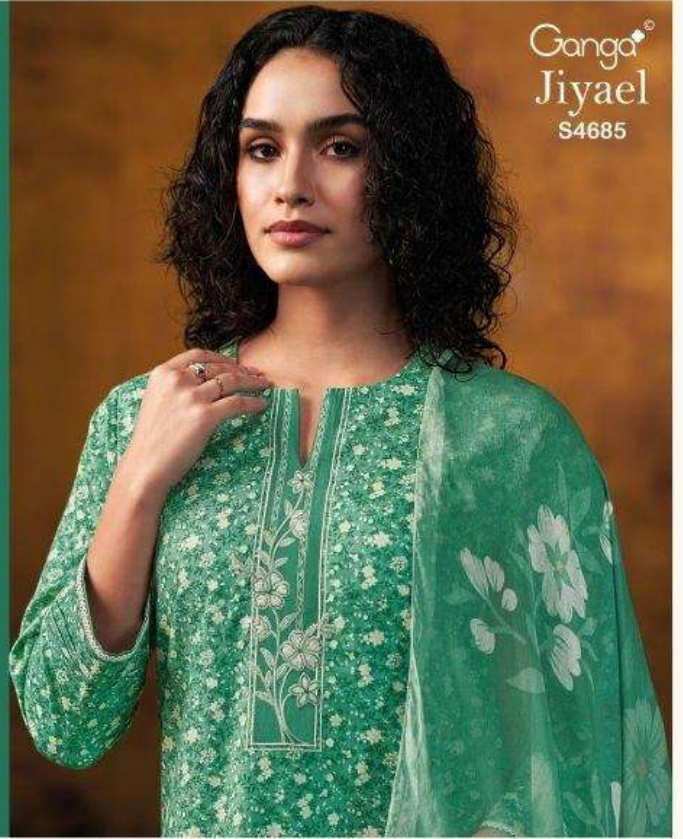

Ganga[®]
Jiyael
S4685

Ganga[®]
S4685-D

S4685-A

S4685-B

S4685-C

S4685-D

Ganga®
Jiyael
S4685- A/B/C/D

Ganga®

Ganga®
Jiyael
S4685

Jiyael
S4685

DESCRIPTION

~TOP~

PREMIUM COTTON PRINTED WITH EMBROIDERY,
CROCHET LACE ON DAMAN & SLEEVES.

~BOTTOM~

PREMIUM COTTON SOLID COLOR.

~DUPATTA~