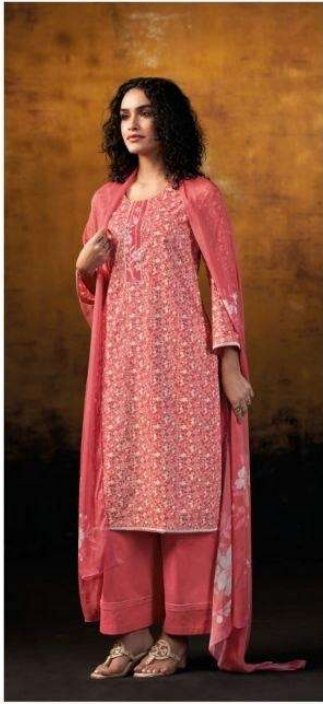

Ganga[®]
Jiyael
S4685

Ganga[®]
S4685-D

S4685-A

S4685-B

S4685-C

S4685-D

Ganga®
Jiyael
S4685- A/B/C/D

Ganga®

Ganga®
Jiyael
S4685

Jiyael
S4685

DESCRIPTION

~TOP~

PREMIUM COTTON PRINTED WITH EMBROIDERY,
CROCHET LACE ON DAMAN & SLEEVES.

~BOTTOM~

PREMIUM COTTON SOLID COLOR.

~DUPATTA~