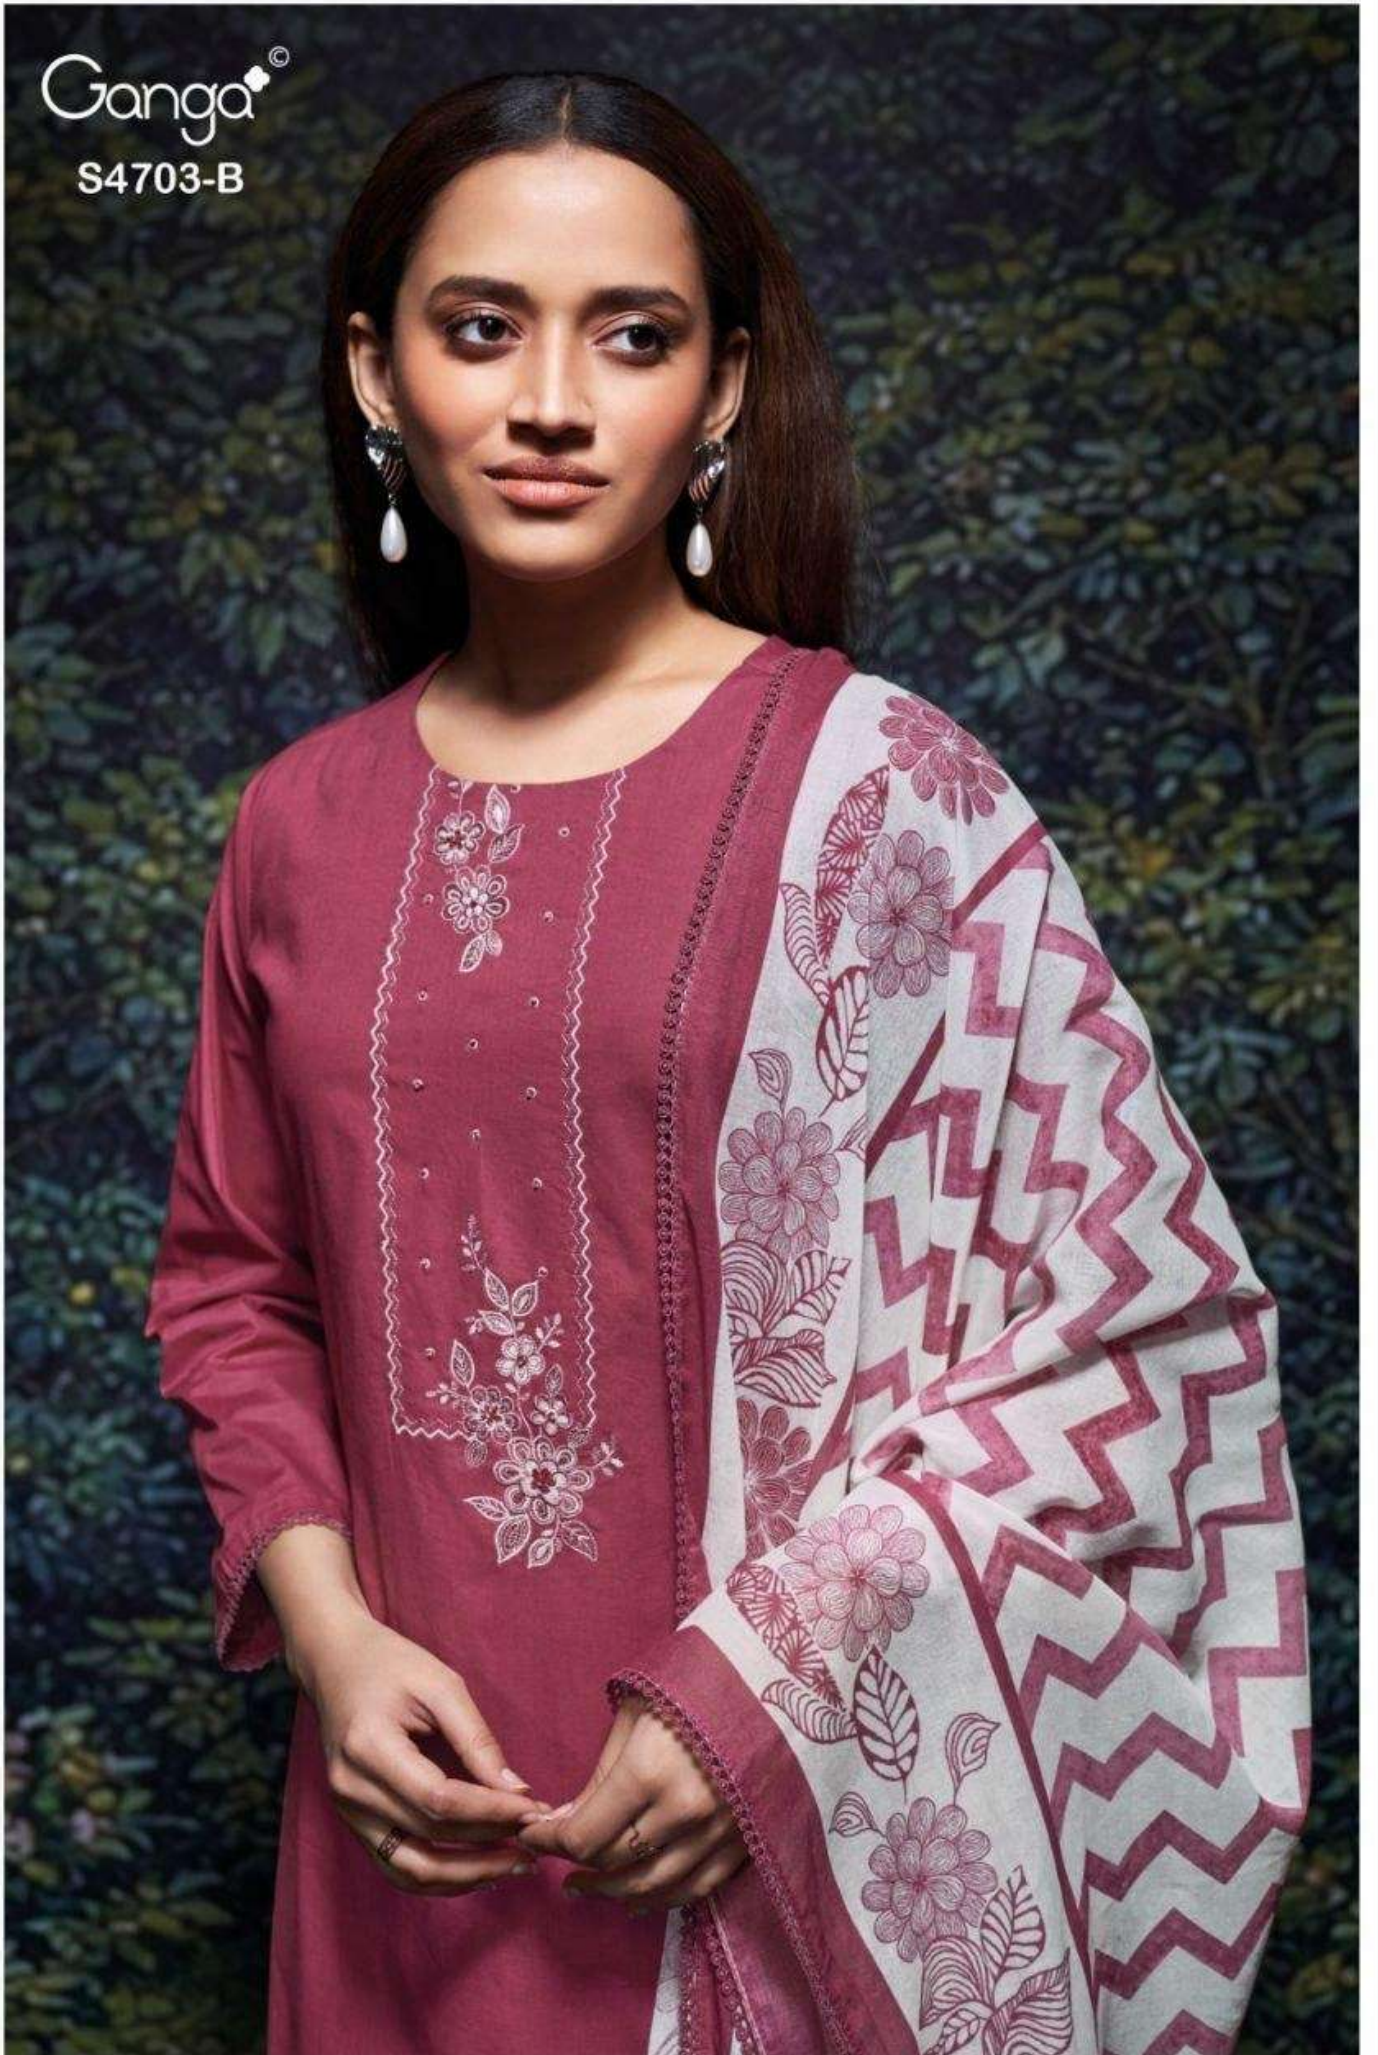

Ganga[®]

S4703-B

Ganga[®]
Kivoria
S4703

Ganga®

Ganga®
Kivoria
S4703

Kivoria
S4703

—DESCRIPTION—

~TOP~

PREMIUM COTTON SOLID COLOR WITH EMBROIDERY,
HAND WORK, SCHIFFLI EMBROIDERY LACE WITH
PRINTED LACE ON DAMAN & SLEEVES.

~BOTTOM~

PREMIUM COTTON SOLID COLOR

~DUPATTA~

PREMIUM COTTON MUL PRINTED WITH SCHIFFLI
EMBROIDERY LACE BORDER.