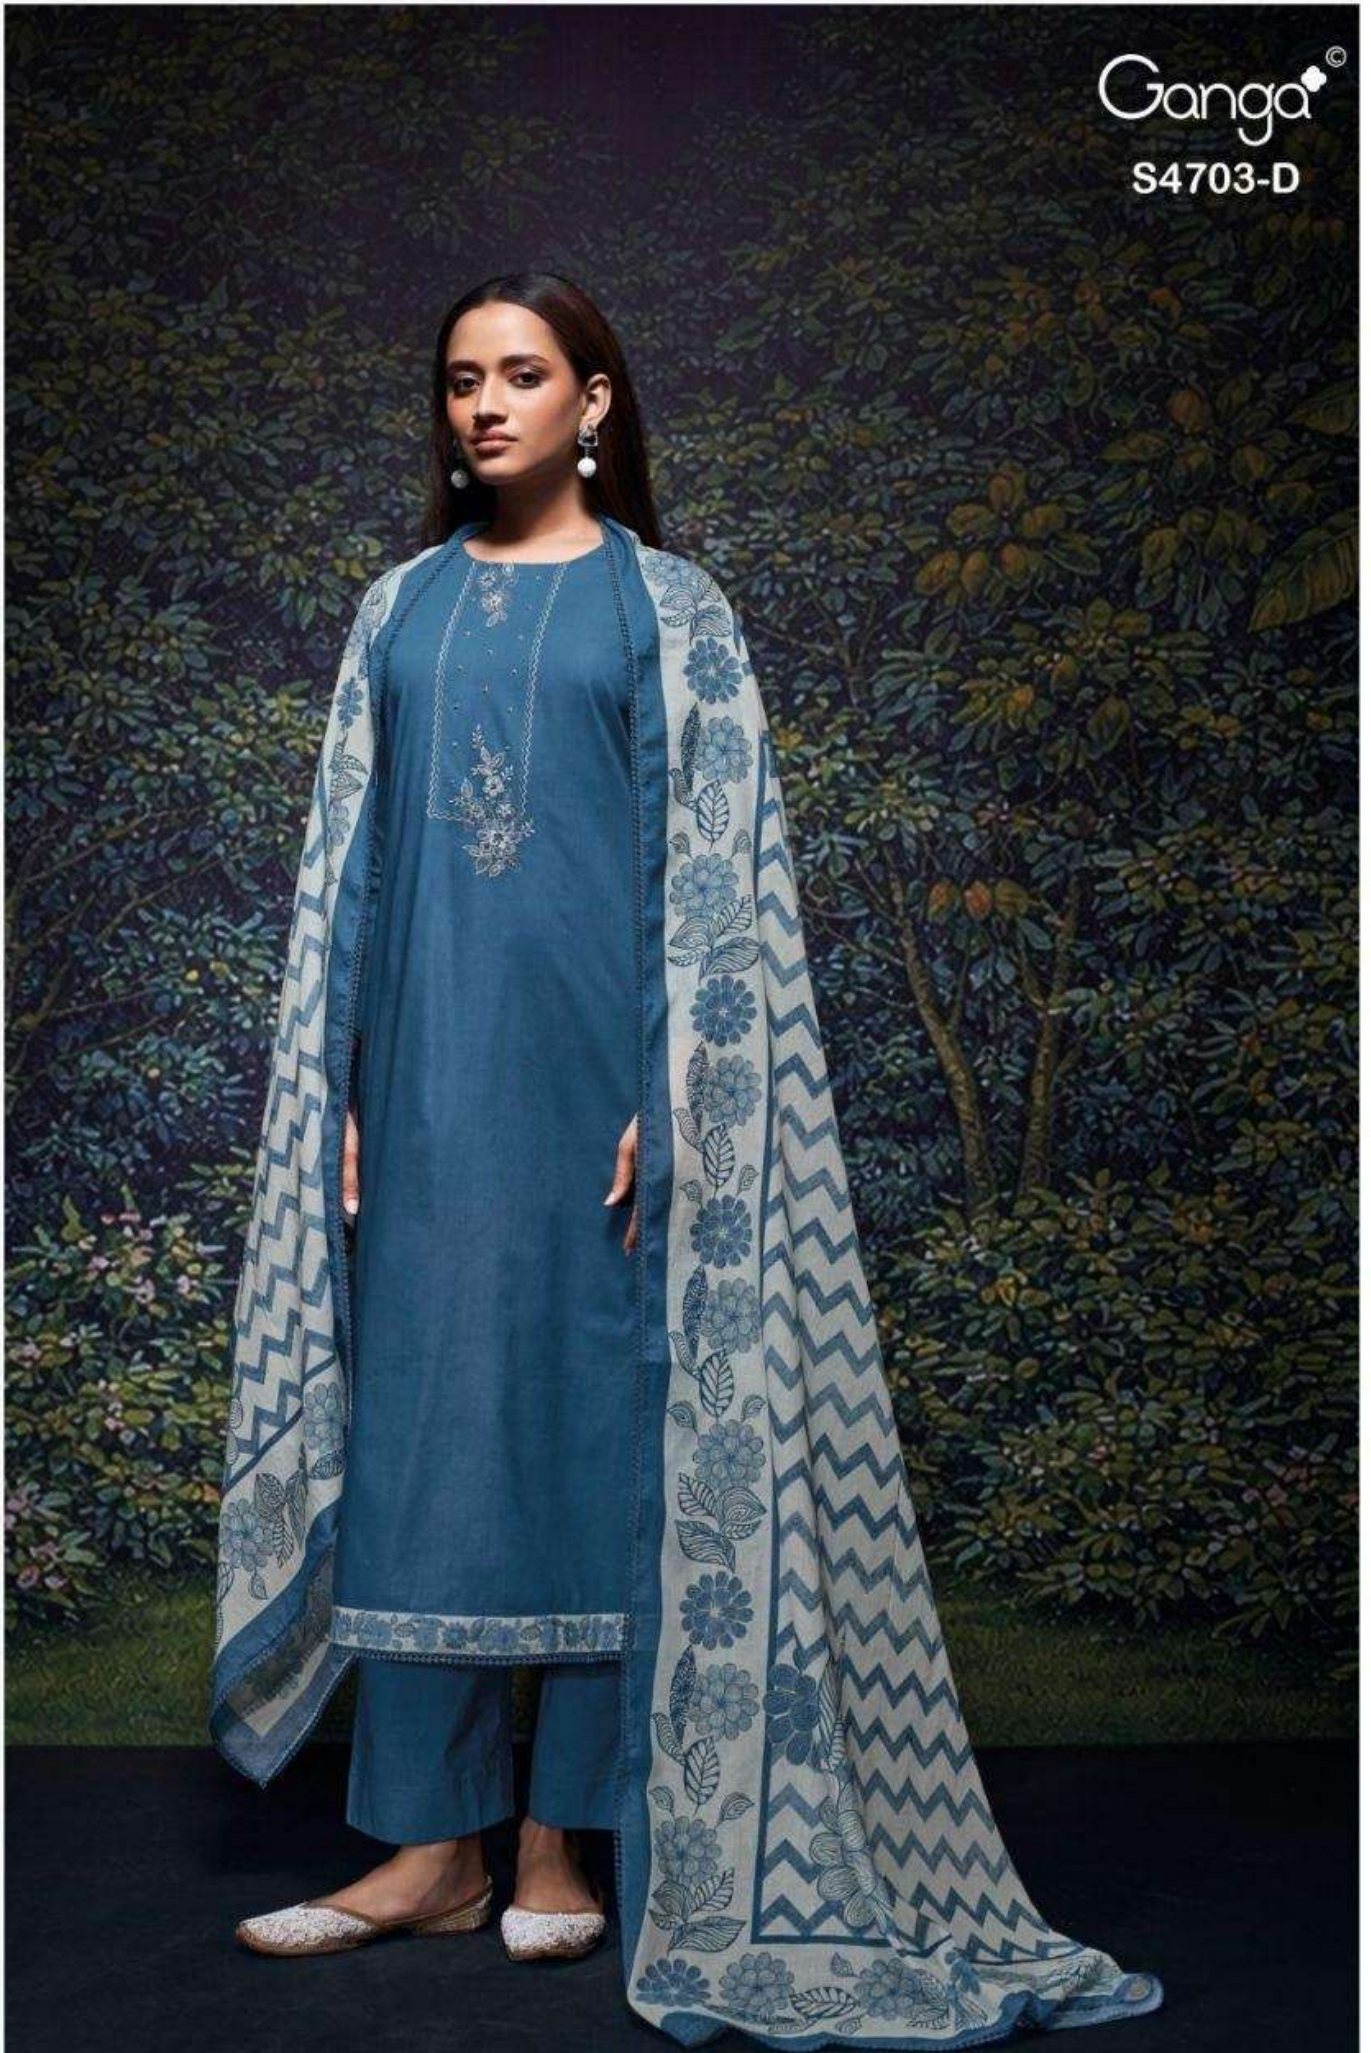

Ganga®

S4703-D