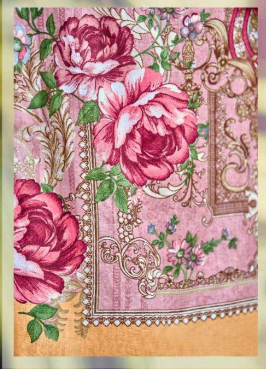

1001

1002

1003

1004

1005

1006

PURITY TO ADMIRE AND ADORN

ریاض آرٹس
RIAZ ARTS
The Luxury Lane
1004

ریاض آرٹس
RIAZ ARTS
The Luxury Lane
1003
CREATING NEW STYLE EVERY DAY

ریاض آرٹس

RIAZ ARTS
The Legacy Lives

PURITY TO ADMIRE AND ADORN

ریاض آرٹس
RIAZ ARTS®
The Luxury Lane
1002

SPARKLE YOUR MOOD

A close-up photograph of the woman in the same outfit, showing the detailed floral embroidery on the kurta and shawl. She is wearing a large, ornate necklace and earrings. The background is a light-colored wall with a subtle pattern.