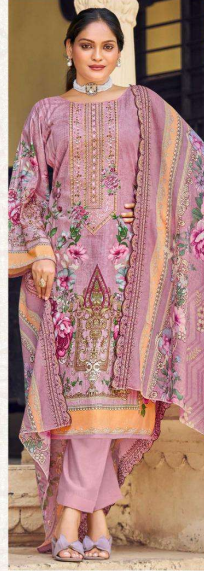

ریاض آرٹس
RIAZ ARTS®
The Lacey Lane

Bin Saeed
(100% PURE CAMBRIC TOP EMBROIDERY & DUPATTA LAWN EMB CUTWORK)
VOL-15

1001

1002

1003

1004

1005

1006