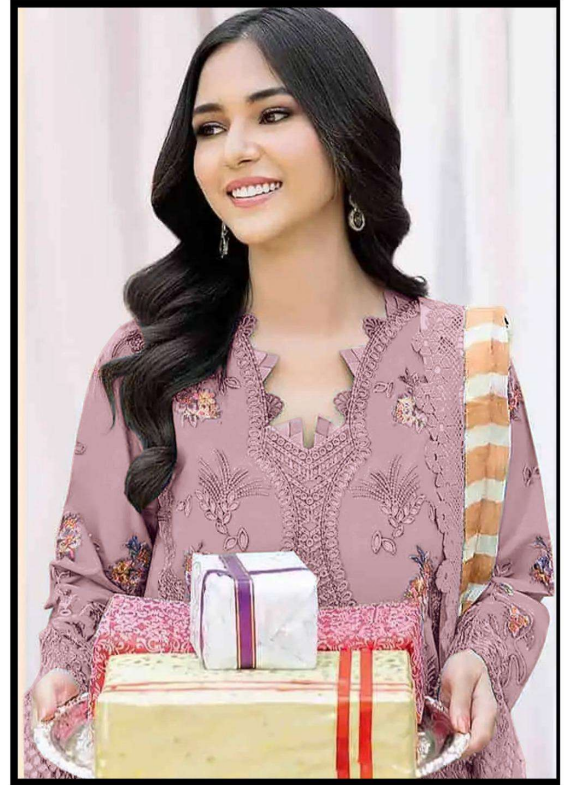

ELAN™
STUDIO

ombr'e
LAWN COLLECTION

TOP - CAMBRIC LAWN COTTON HEAVY EMBROIDERED
BOTTOM - CAMBRIC LAWN COTTON
DUPATTA - COTTON DIGITAL PRINTED

E - 27 A

ELAN™
STUDIO

ombr'e
LAWN COLLECTION

TOP - CAMBRIC LAWN COTTON HEAVY EMBROIDERED
BOTTOM - CAMBRIC LAWN COTTON
DUPATTA - COTTON DIGITAL PRINTED

E - 27 D

ELAN™
STUDIO

ombr'e
LAWN COLLECTION

TOP - CAMBRIC LAWN COTTON HEAVY EMBROIDERED
BOTTOM - CAMBRIC LAWN COTTON
DUPATTA - COTTON DIGITAL PRINTED

E - 27 A

ELAN™
STUDIO

ombr'e
LAWN COLLECTION

TOP - CAMBRIC LAWN COTTON HEAVY EMBROIDERED
BOTTOM - CAMBRIC LAWN COTTON
DUPATTA - COTTON DIGITAL PRINTED