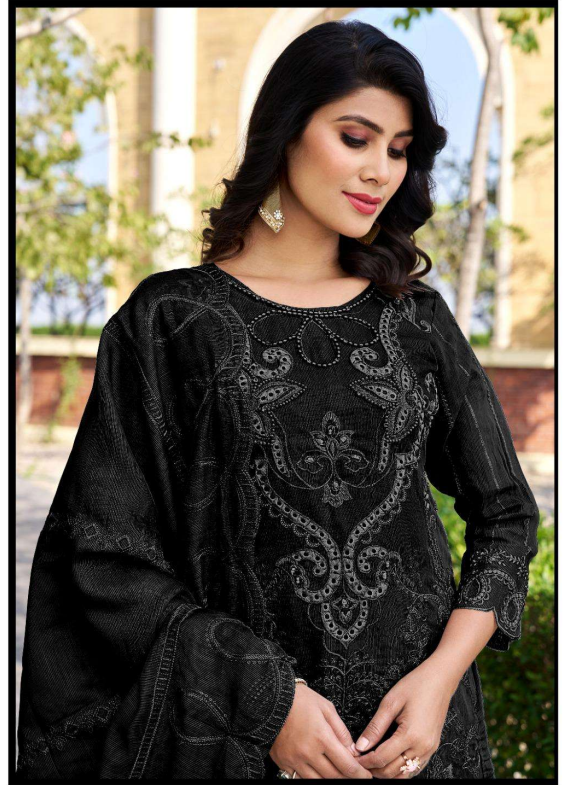

ELAN<sup>TM</sup>  
STUDIO

**READYMADE COLLECTION**  
**XL-XXL**

TOP - CAMBRIC LAWN COTTON HEAVY EMBROIDERED  
WITH PEARLS

BOTTOM - CAMBRIC LAWN COTTON

DUPATTA - MAL COTTON EMBROIDERED

E - 23 A

ELAN<sup>TM</sup>  
STUDIO

**READYMADE COLLECTION**  
**XL-XXL**

TOP - CAMBRIC LAWN COTTON HEAVY EMBROIDERED  
WITH PEARLS

BOTTOM - CAMBRIC LAWN COTTON

DUPATTA - MAL COTTON EMBROIDERED

E - 23 D

ELAN<sup>TM</sup>  
STUDIO

**READYMADE COLLECTION**  
**XL- XXL**

TOP -CAMBRIC LAWN COTTON HEAVY EMBROIDERED  
WITH PEARLS

BOTTOM - CAMBRIC LAWN COTTON

DUPATTA - MAL COTTON EMBROIDERED

E - 23 B

ELAN<sup>TM</sup>  
STUDIO

**READYMADE COLLECTION**  
**XL-XXL**

TOP -CAMBRIC LAWN COTTON HEAVY EMBROIDERED  
WITH PEARLS