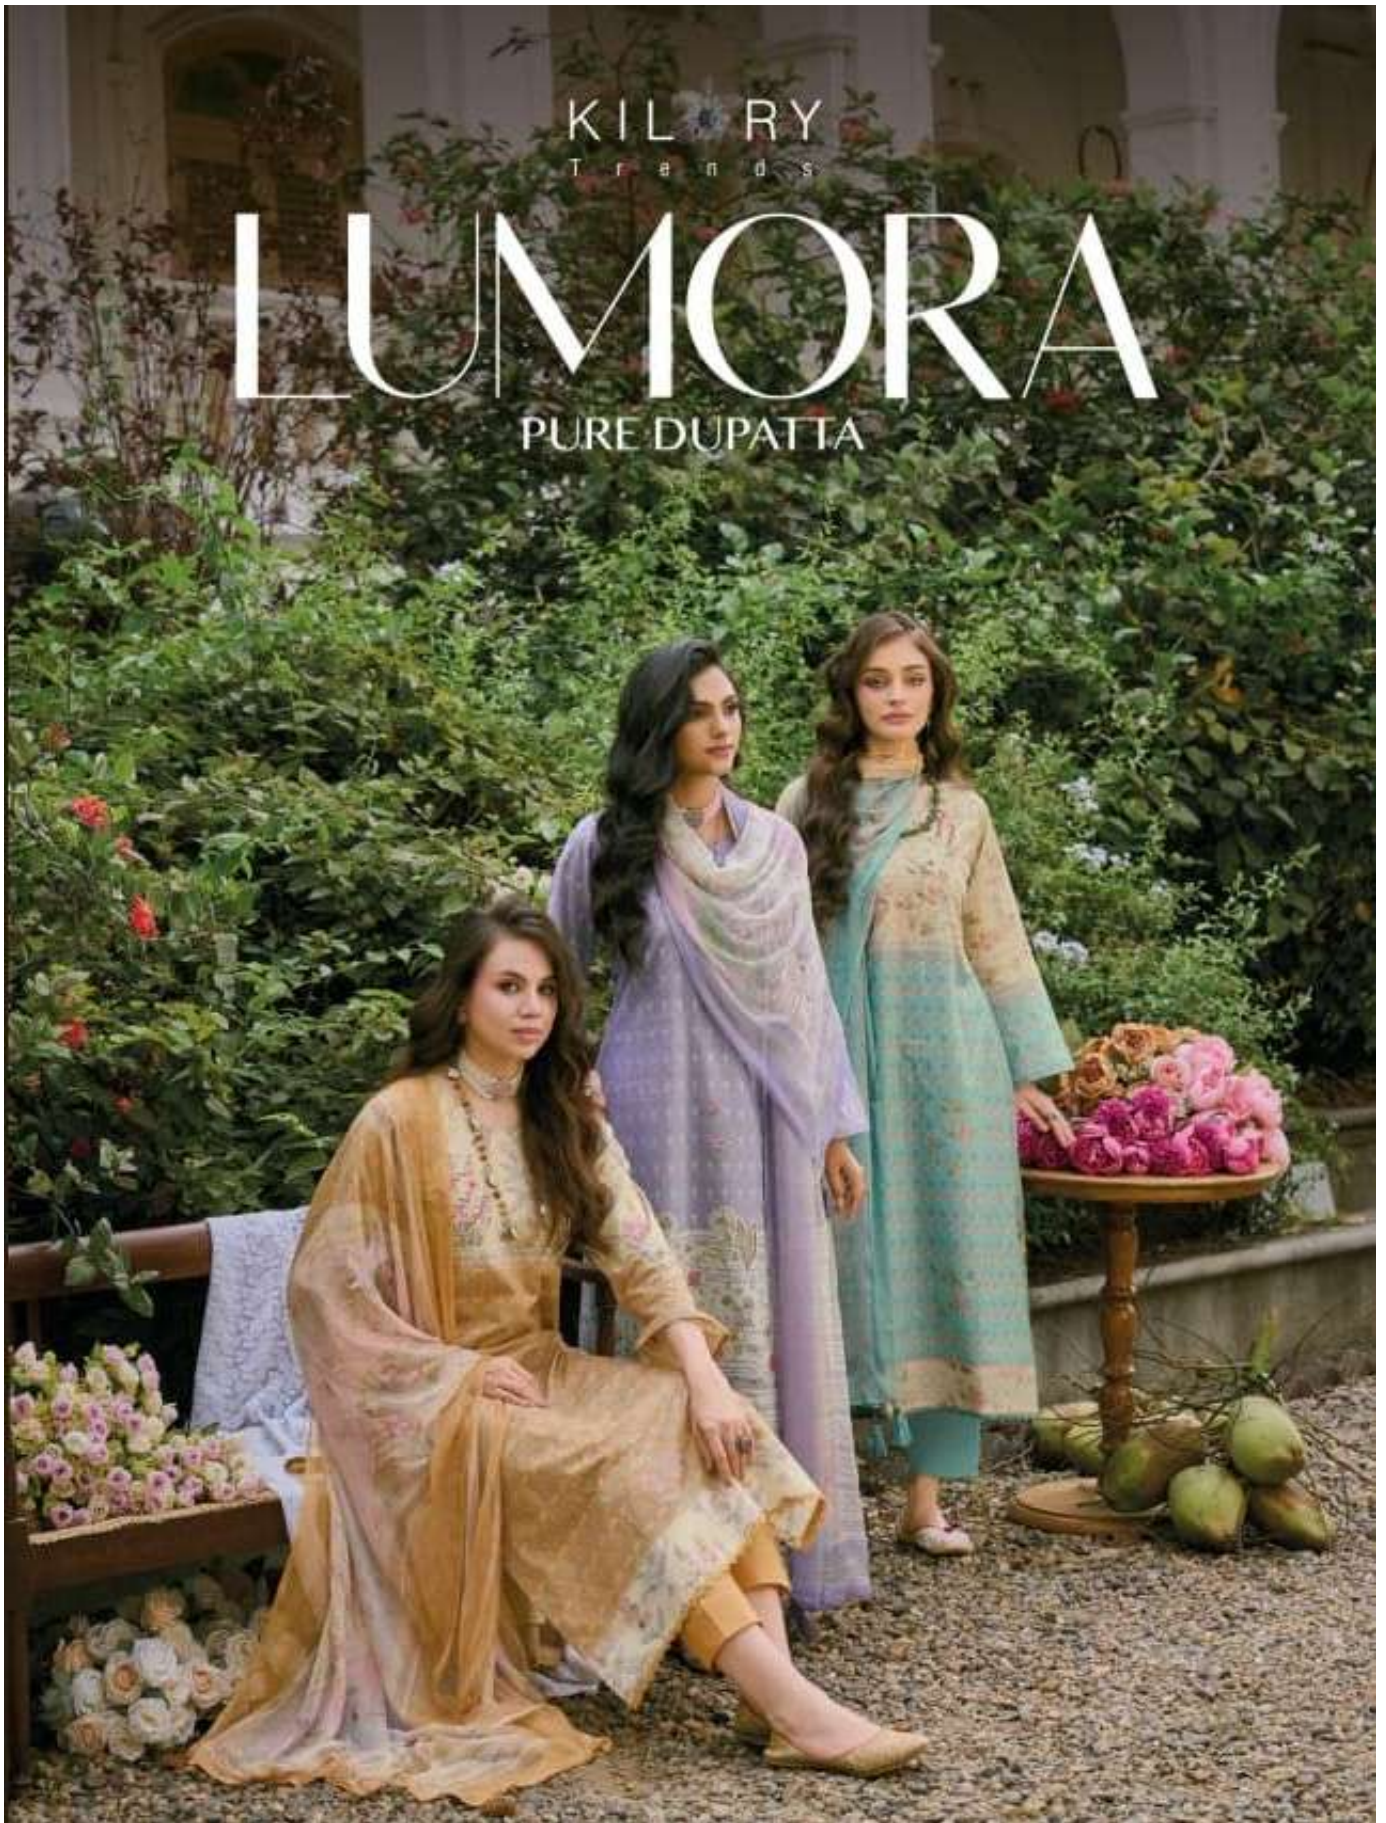

KILRY
Trends

LUMORA

PURE DUPATTA