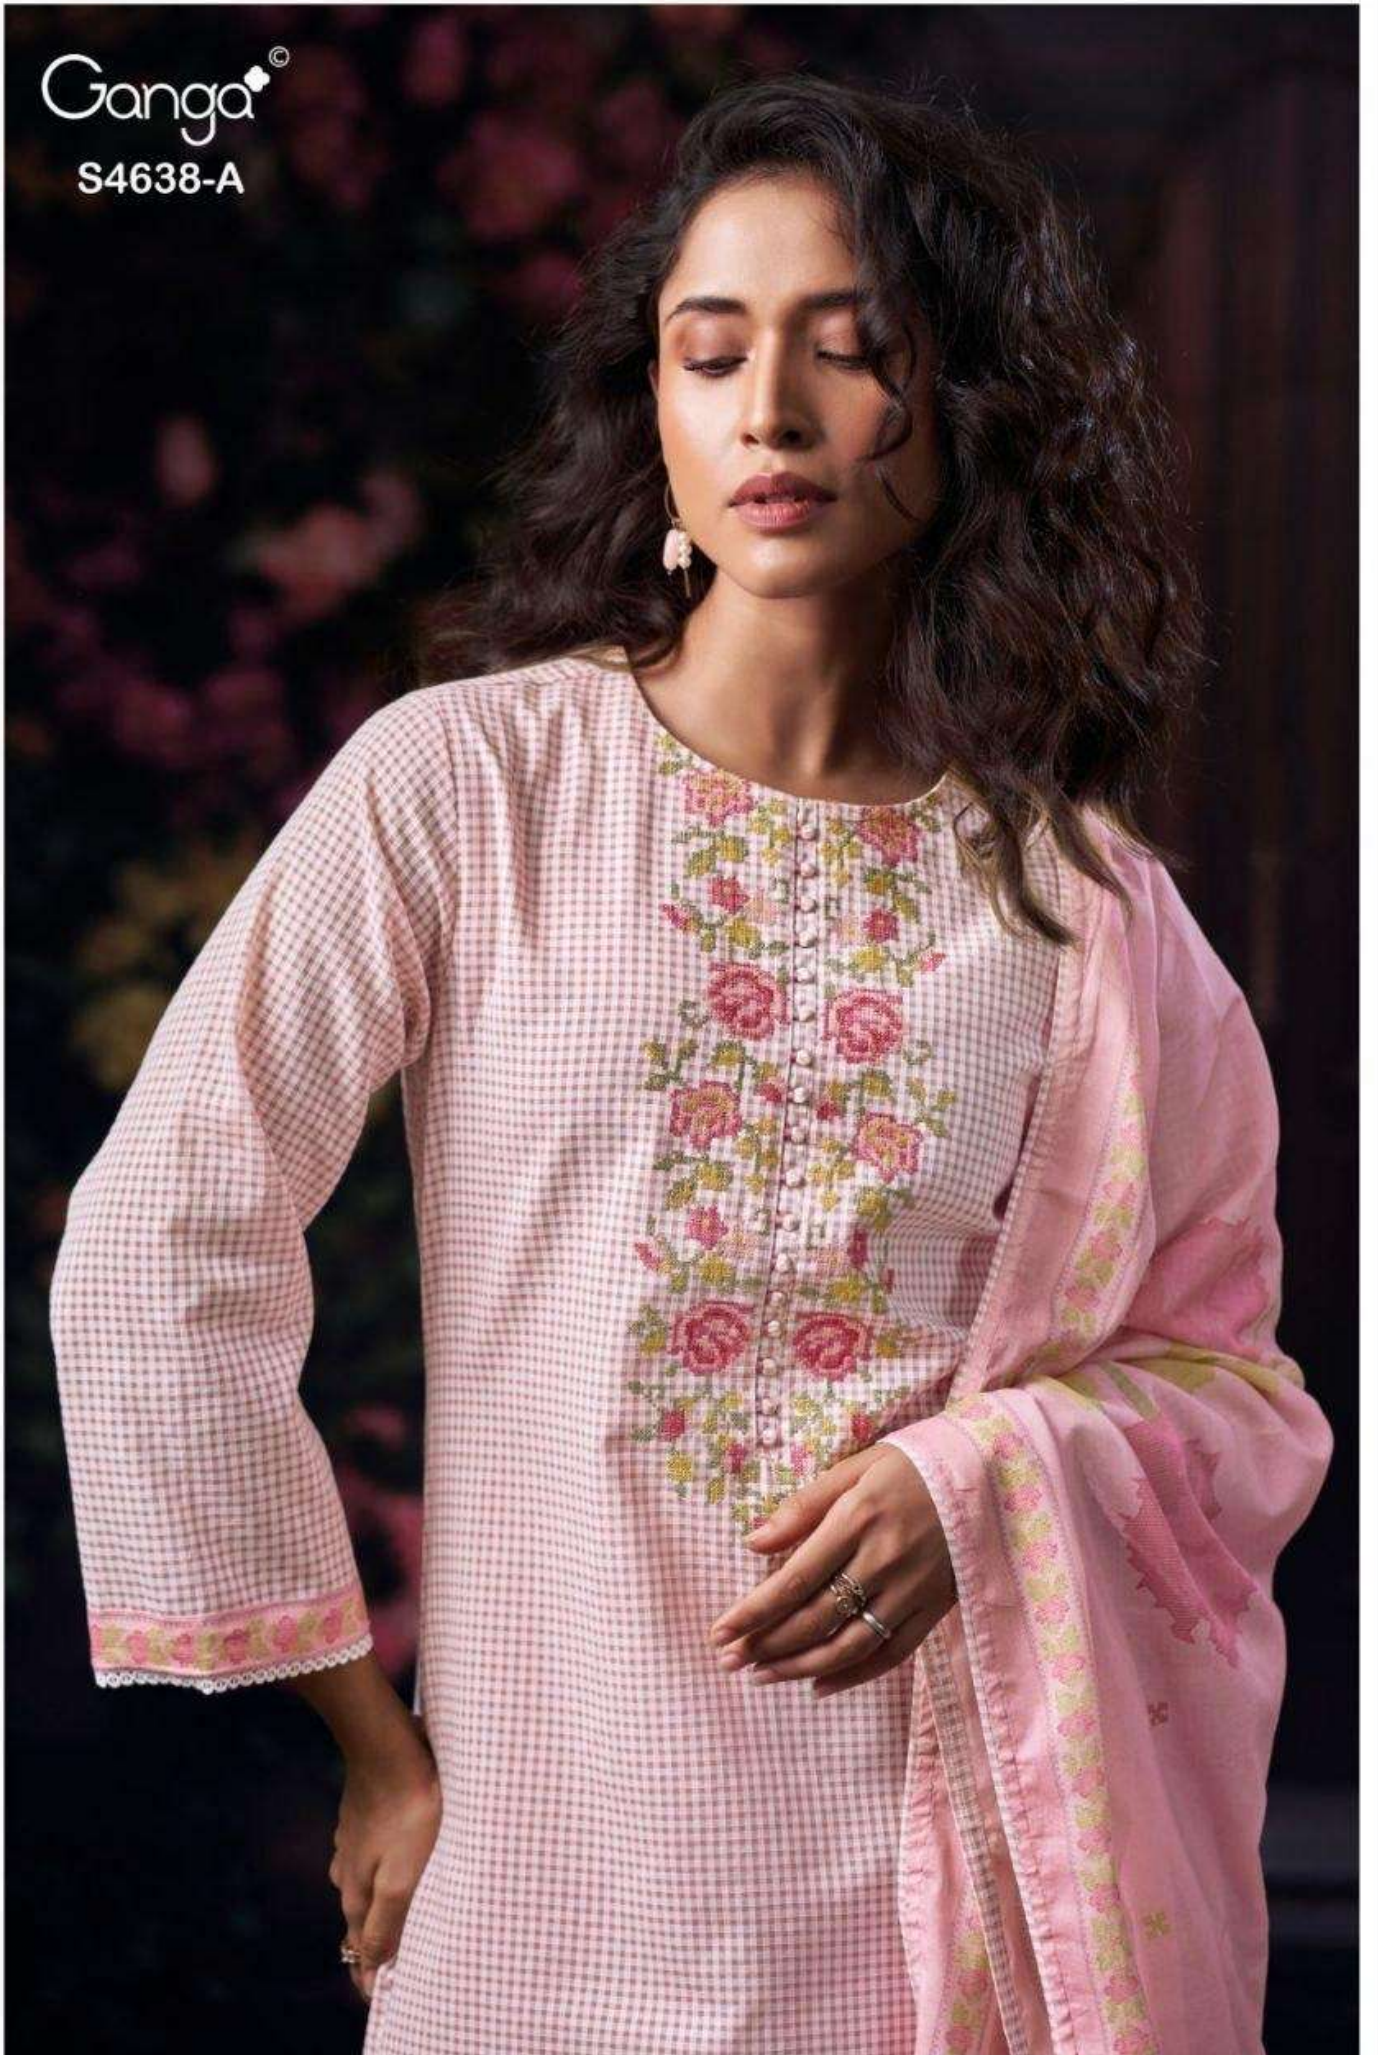

Ganga®

S4638-A