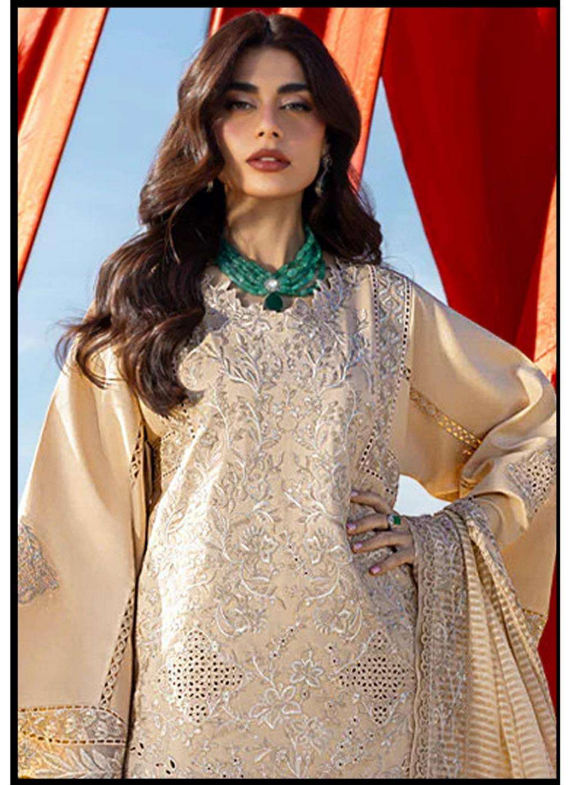

ELAN^{TM}
STUDIO

RANG RASIYA
READYMADE COLLECTION
XL-XXL

TOP - CAMBRIC LAWN COTTON HEAVY EMBROIDERED
WITH PEARLS

BOTTOM - CAMBRIC LAWN COTTON

DUPATTA - MAL COTTON EMBROIDERED

E - 24 A