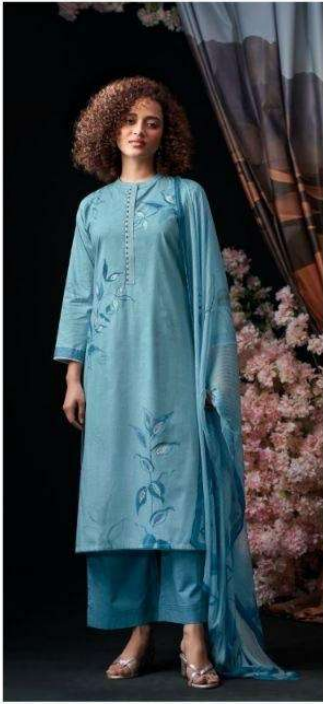

Ganga[®]
S4661-C

Ganga[®]
Ditiya
S4661

Ganga®

Ganga®
Ditiya
S4661

Ditiya
S4661

—DESCRIPTION—

~TOP~

PREMIUM COTTON PRINTED WITH HAND EMBROIDERY,
HAND WORK, EMBROIDERY LACE ON NECK, SOLID
COLOR BORDER ON DAMAN & SLEEVES.

~BOTTOM~

PREMIUM COTTON SOLID COLOR

~DUPATTA~

PREMIUM PURE CHIFFON PRINTED.

WHOLESALE PRICE
1640/- EACH+GST(EXTRA)

HSN CODE- 520851

MOQ : 64 PCS

TOTAL SUITS-04