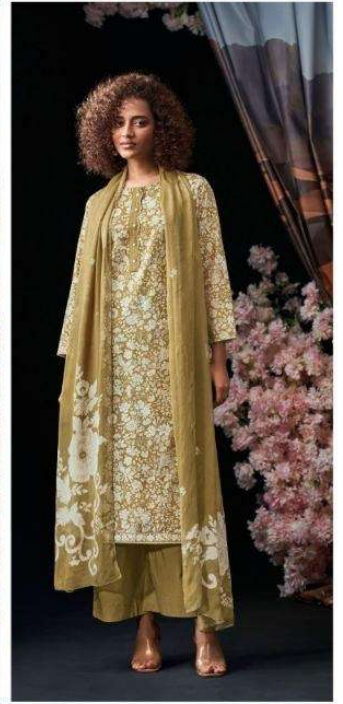

S4636-D

Ganga®
Anera
S4636- A/B/C/D