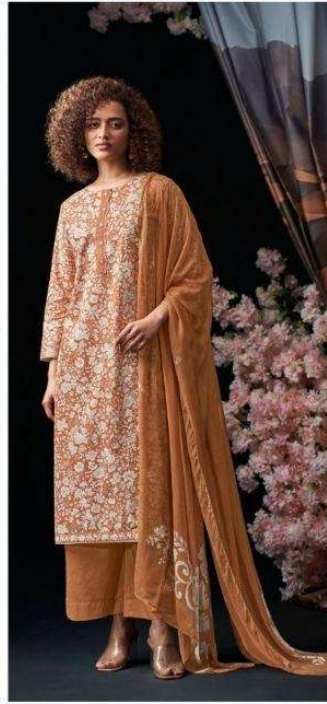

S4636-B

Ganga®
Anera
S4636- A/B/C/D