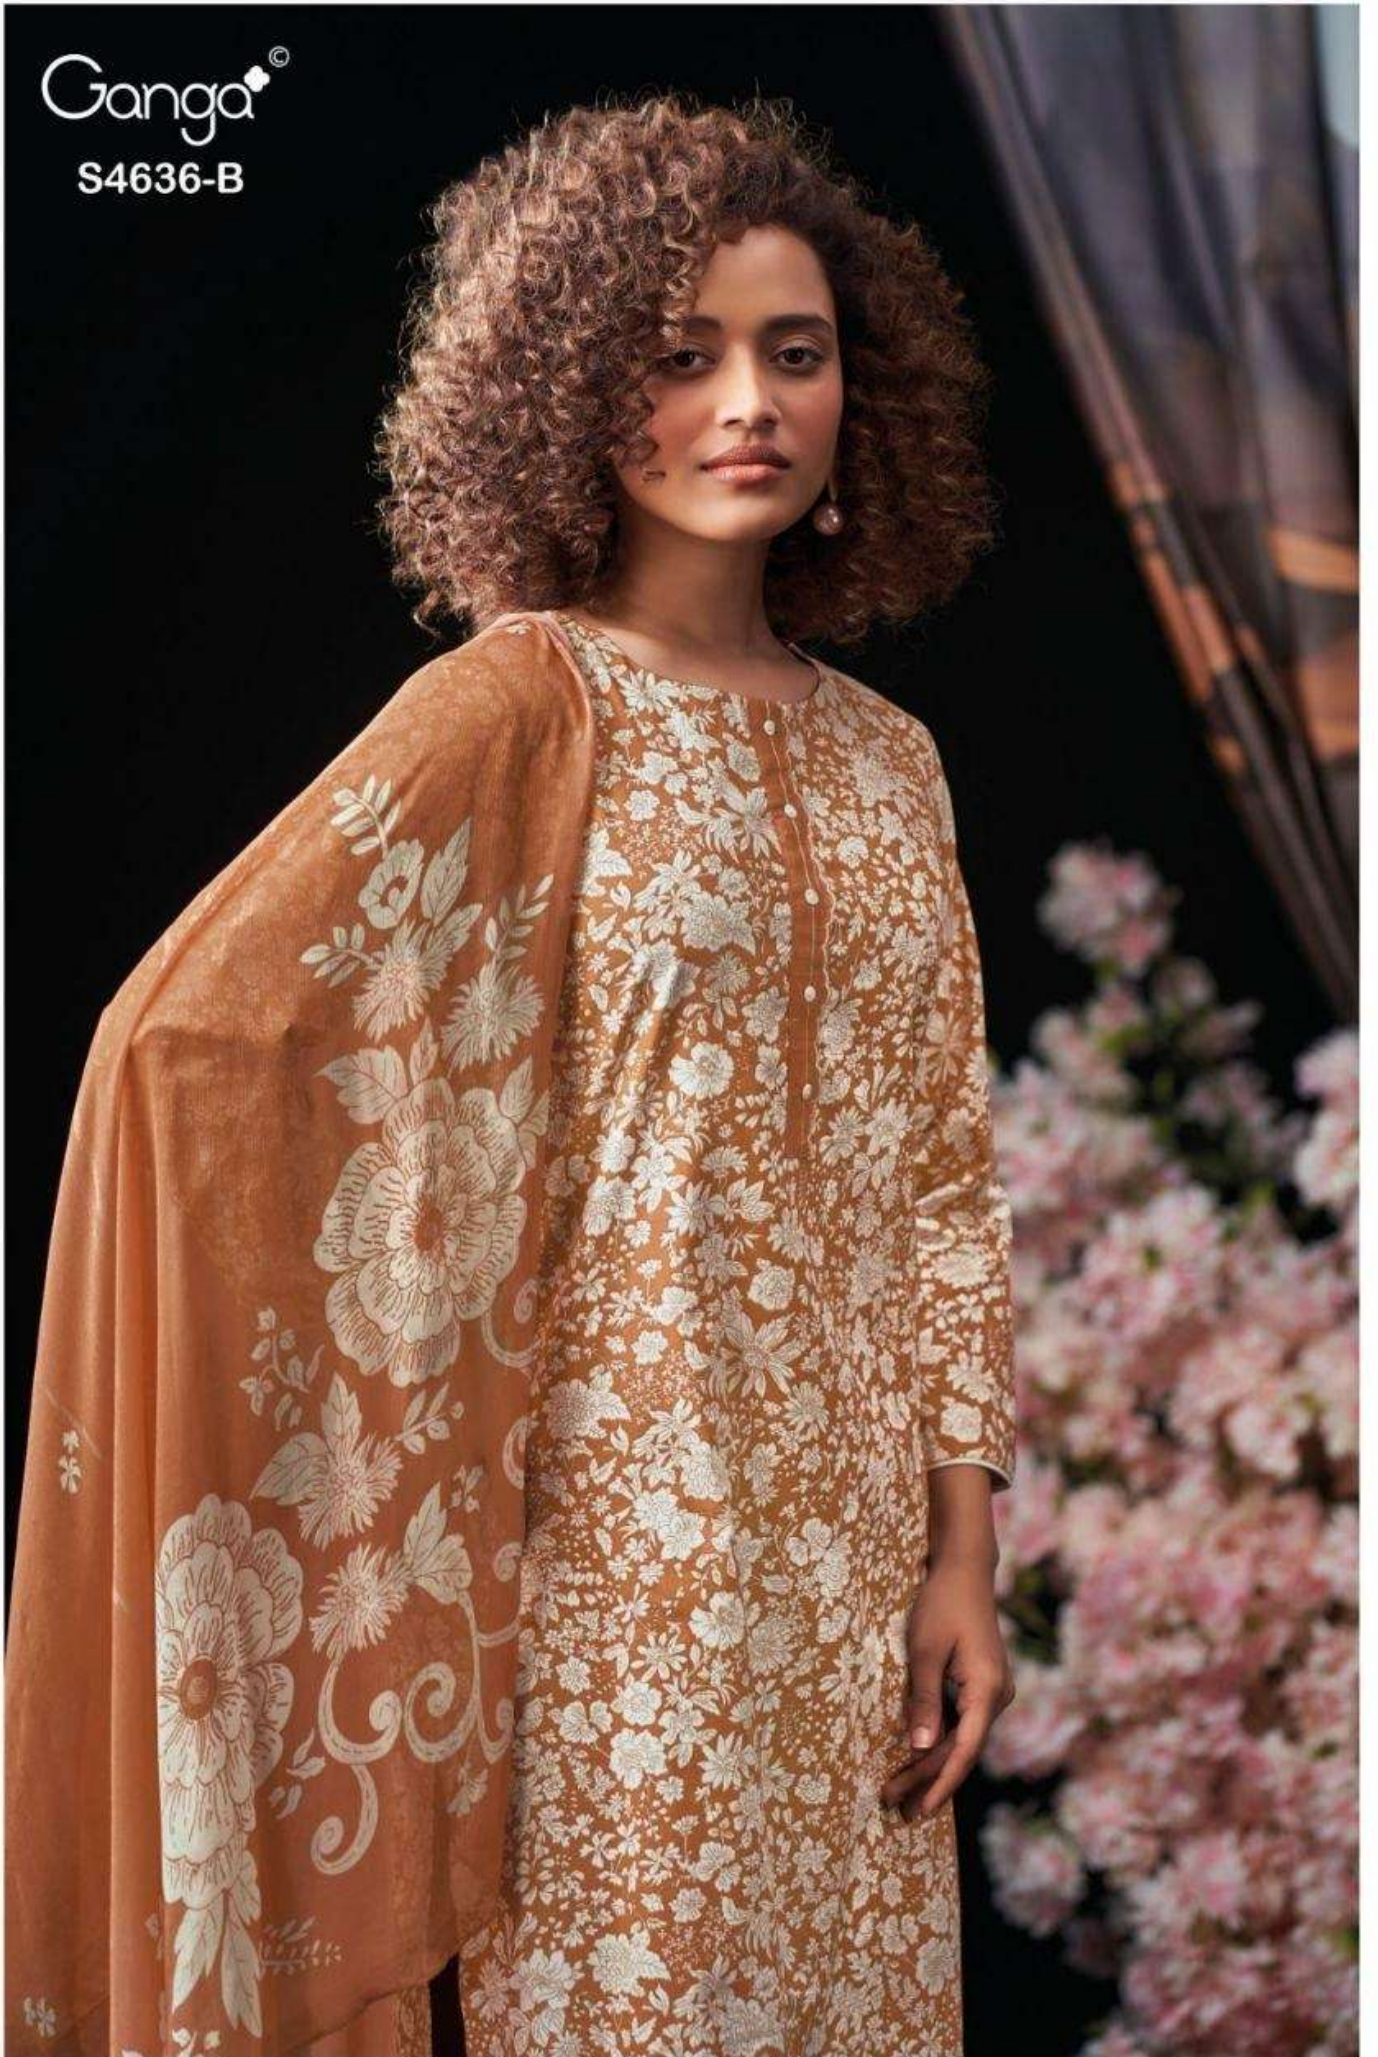

Ganga®

S4636-B