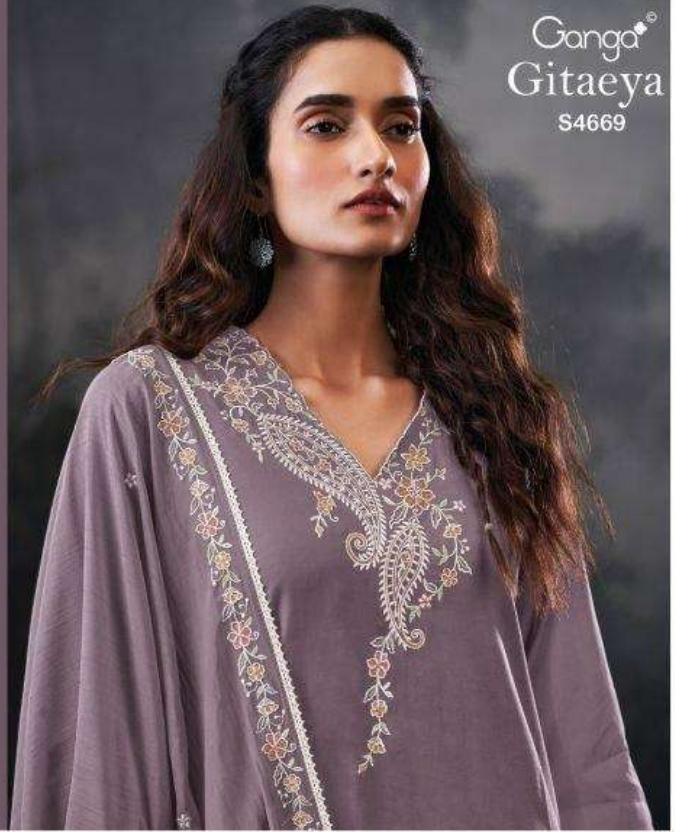

Ganga[®]
Gitaeya
S4669

Ganga®

Ganga®
Gitaeya
S4669

Gitaeya
S4669

DESCRIPTION

~TOP~

PREMIUM PURE BEMBERG MUL SOLID COLOR WITH EMBROIDERY, HAND WORK, EMBROIDERY LACE ON DAMAN & SLEEVES.

~BOTTOM~

PREMIUM COTTON SOLID COLOR.

~DUPATTA~

PREMIUM PURE BEMBERG MUL SOLID COLOR WITH EMBROIDERY, CROCHET LACE BORDER.

WHOLESALE PRICE
2060/- EACH + GST(EXTRA)

HSN CODE- 540834

MOQ : 64 PCS

TOTAL SUITS - 04

Ganga[®]
S4669-C