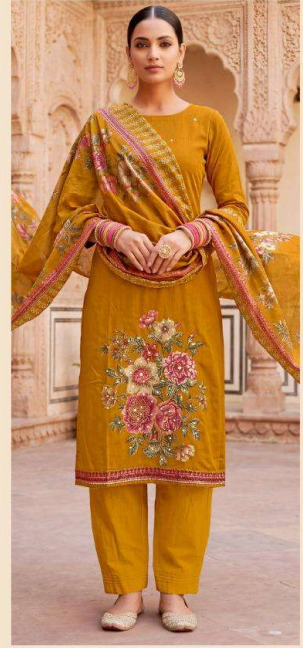

1804

GULAAL

Fancy Jaam Cotton Aari Work Suit Collection

VOL-18