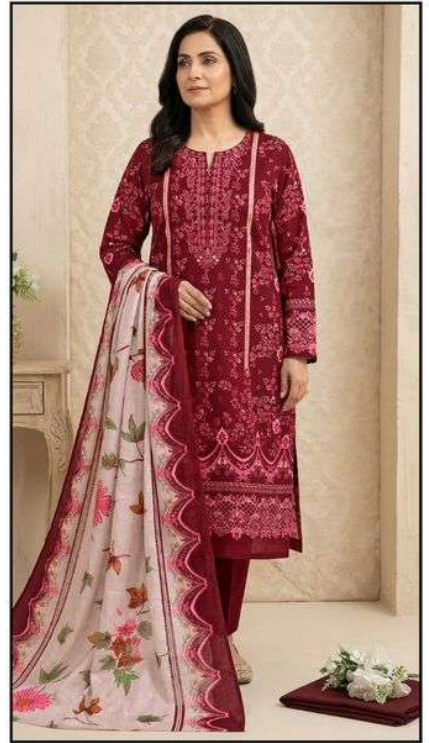

6003

Gull Ahmed ORIGINAL LAWN^{TM}
PRIMUM LAWN COLLECTION

Tehreem VOL-06
DIGITAL PRINTED COTTON DUPATTA