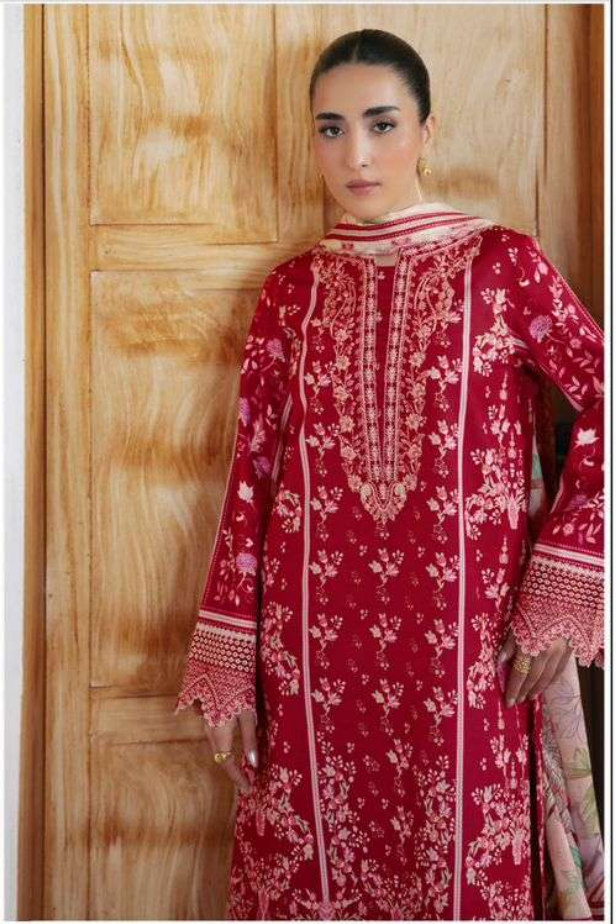

6004

Beauty

W I N D S

This season assortment brings your wardrobe close to great looking colors and fantastic patterns.

Gull Ahmed ORIGINAL LAWN
PRIMUM LAWN COLLECTION

Tehreem

DIGITAL PRINTED COTTON DUPATTA