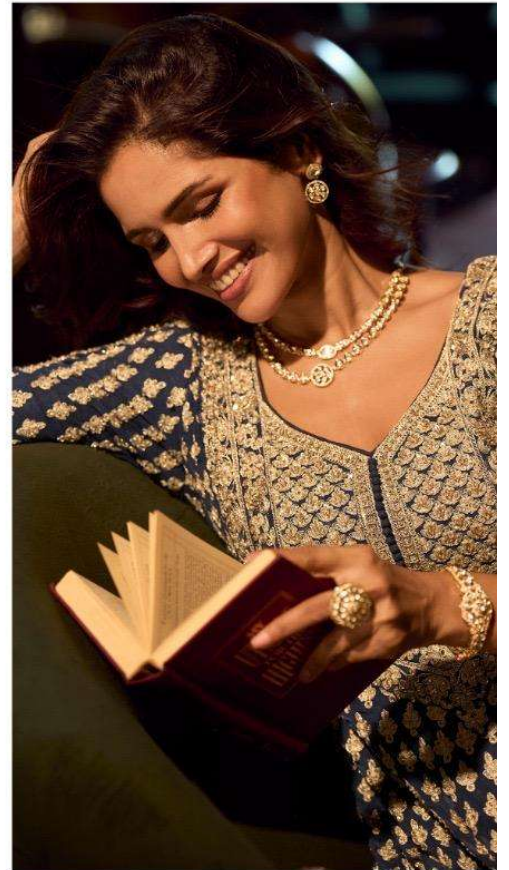

SAYURI[®]
Designer

SUREENA

AND LIFE TO EVERYTHING - NEVER LOSE YOUR SENSE OF WONDER - BE...

SAYURI[®]
— Designer

Born For
THE SPOTLIGHT

10145

10146

10147

SAYURI[®]
Designer
SUREENA

Step into grace and tradition with this gorgeously embroidered ethnic dress.

SAYURI[®]
Designer

● 10146

Carry forward your cultural legacy in this artistically
crafted traditional wear.