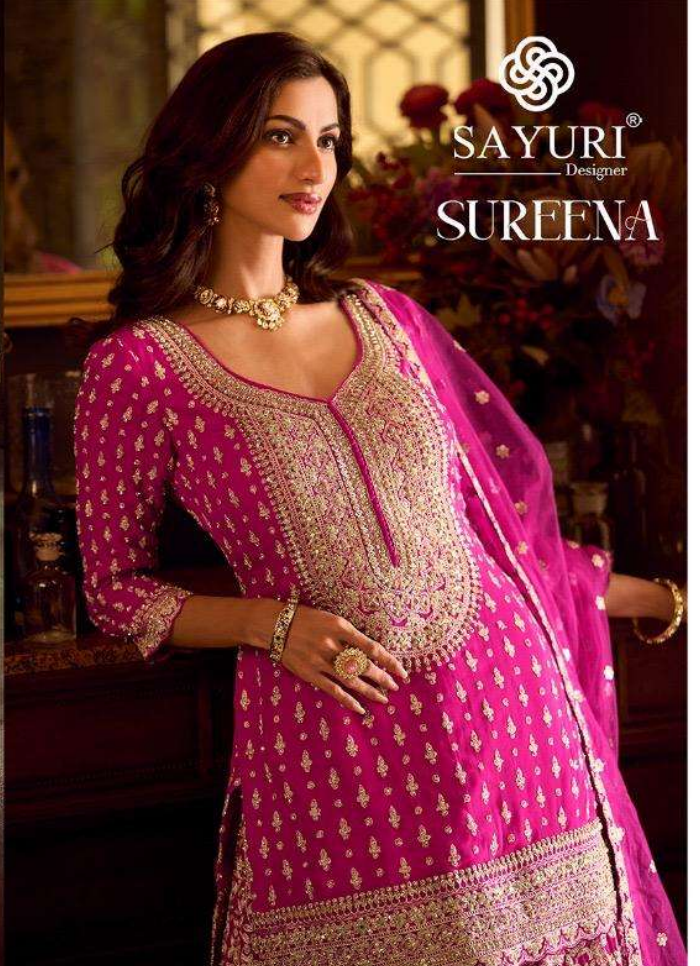

SAYURI[®]
Designer

SUREENA

AND LIFE TO EVERYTHING - NEVER LOSE YOUR SENSE OF WONDER - BE...

SAYURI[®]
— Designer

Born For
THE SPOTLIGHT

10145

10146

10147

SAYURI[®]
Designer
SUREENA

Step into grace and tradition with this gorgeously embroidered ethnic dress.

SAYURI[®]
Designer

● 10146

Carry forward your cultural legacy in this artistically
crafted traditional wear.