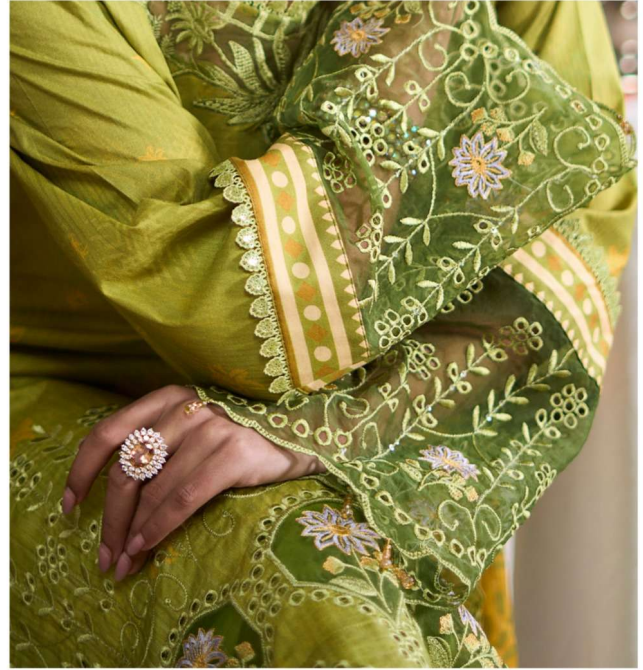

ALZOHAIB APPLIQUE KARI

EMBROIDERY | CUTWORK | APPLIQUE

DESIGN NO. 08

SHIRT: EMBROIDRED GALA WITH SEQUINS WORK ON ORGANZA

EMBROIDRED SEQUINS DAMAN

EMBROIDRED APPLIQUED BUNCHES ON DAMAN

EMBROIDRED SLEEVES BORDER ON ORGANZA

DUPATTA: EMBROIDERED APPLIQUED SCALLOPED FANCY LAWN

TROUSER: DYED CAMBRIC

Care Instructions

Colors may vary in actual

Extra Fabric has been used for styling purpose only.

Final Product will be in standard measurement.

Do not use any type of bleach or stain removing chemicals.

ALZOHAISTORE.COM