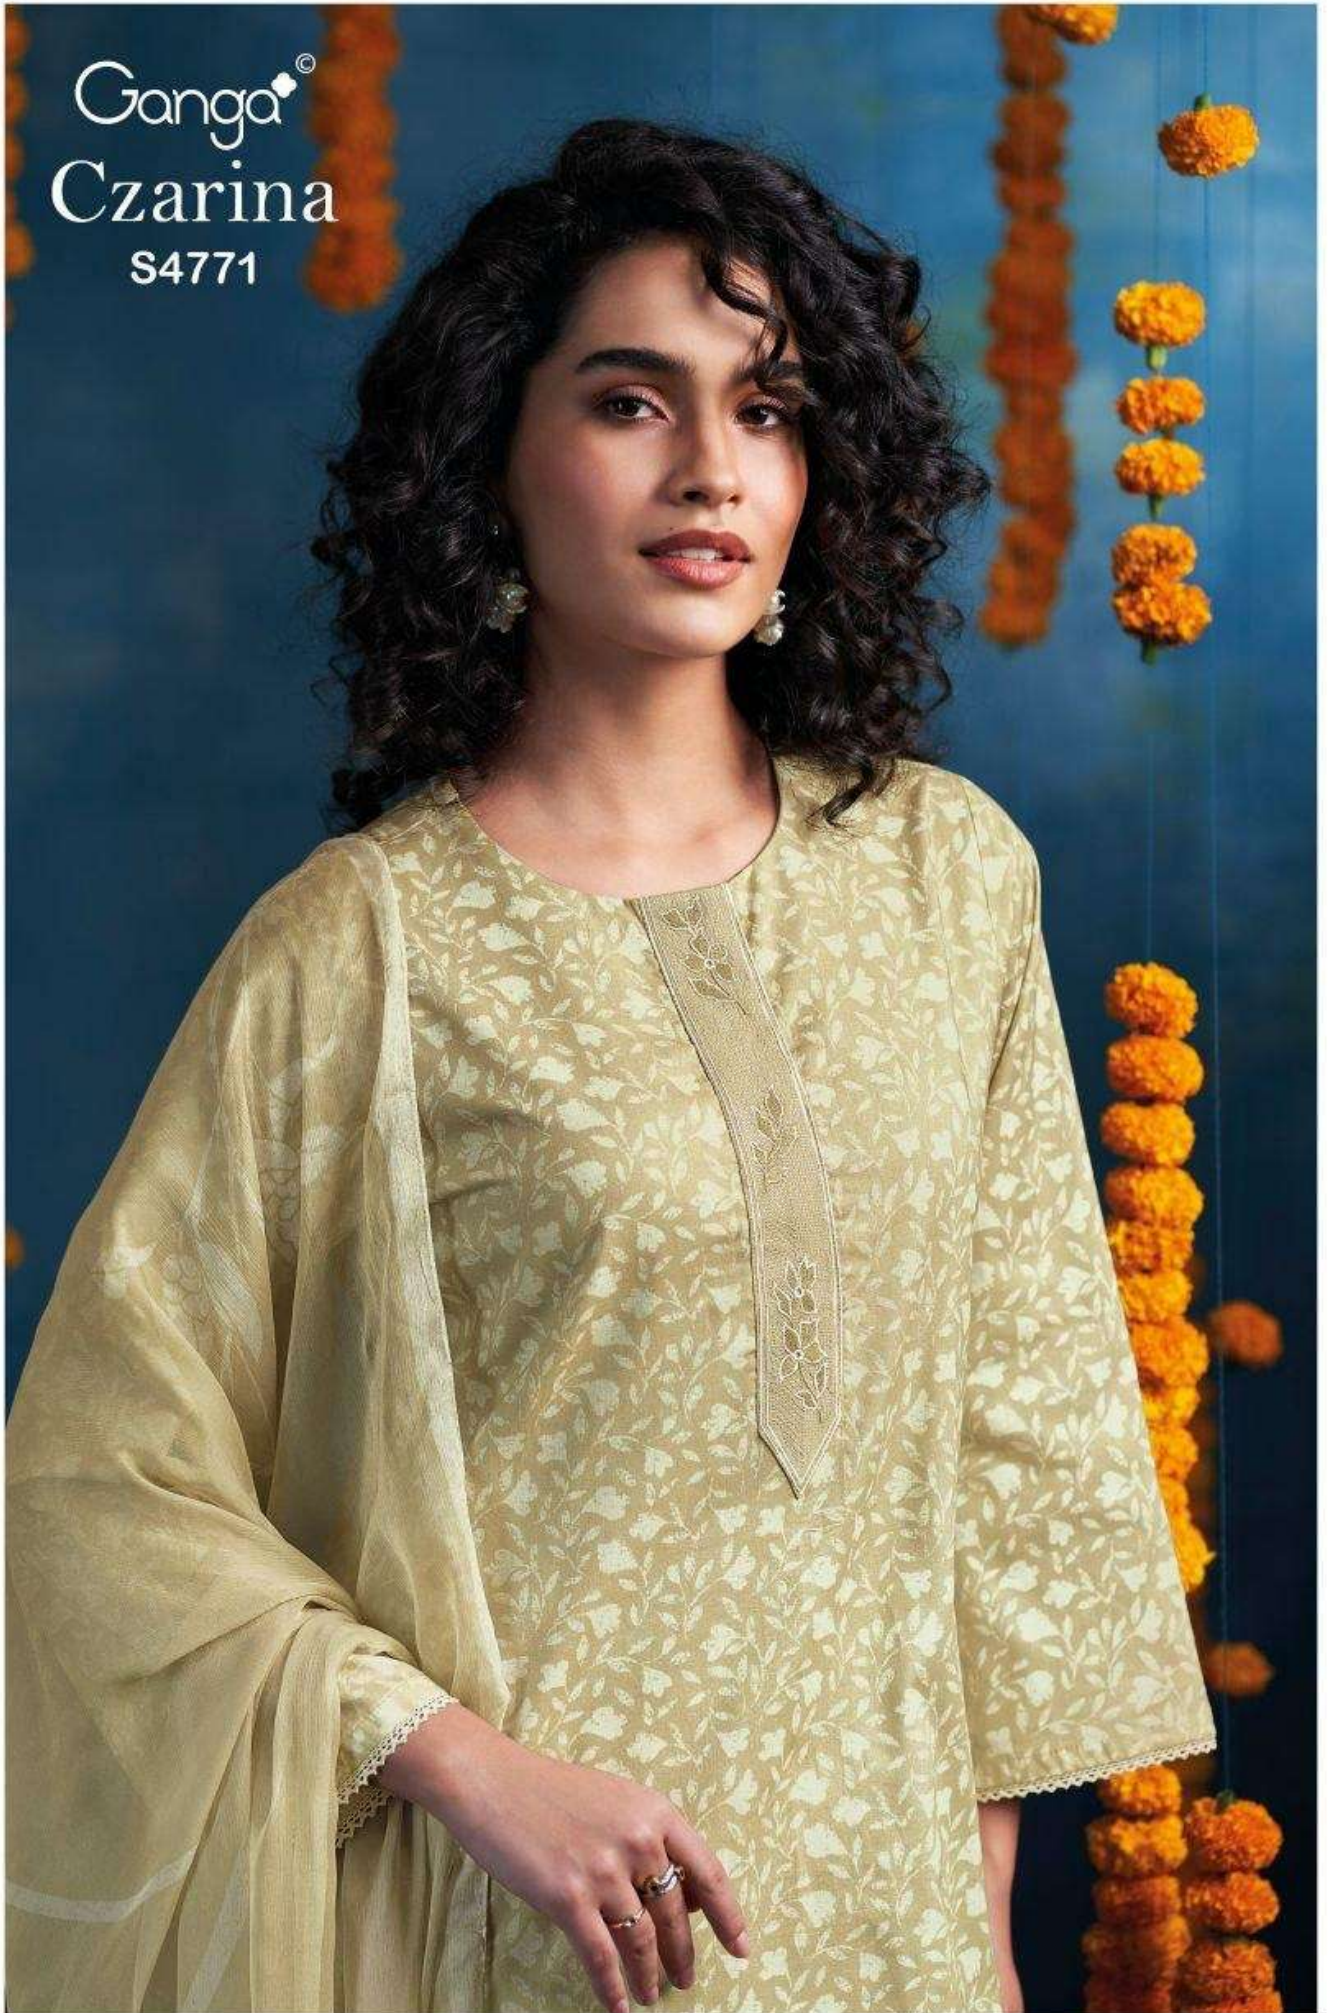

Ganga[®]
Czarina
S4771

Ganga®

Ganga®
Czarina
S4771

Czarina
S4771

—DESCRIPTION—

~TOP~

PREMIUM COTTON PRINTED WITH EMBROIDERY,
CROCHET LACE DAMAN & SLEEVES.

~BOTTOM~

PREMIUM COTTON SOLID COLOR

~DUPATTA~

PREMIUM PURE CHIFFON PRINTED.

WHOLESALE PRICE
1270/- EACH+GST(EXTRA)

HSN CODE- 520851

MOQ : 64 PCS

TOTAL SUITS-04

Ganga[®]