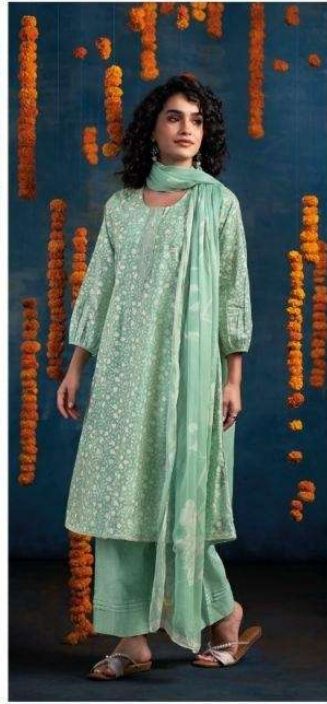

S4771-B

Ganga®
Czarina
S4771- A/B/C/D