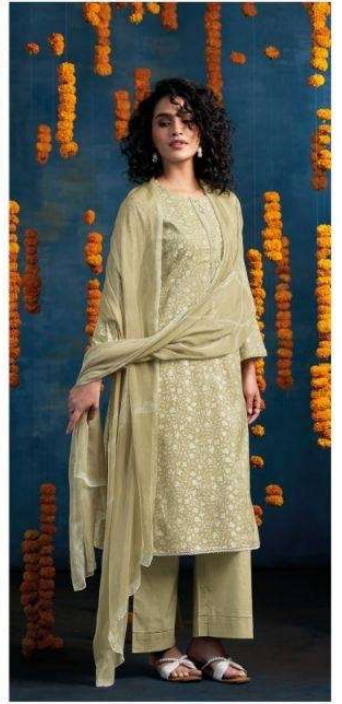

Ganga[®]
Czarina
S4771

Ganga®

Ganga®
Czarina
S4771

Czarina
S4771

—DESCRIPTION—

~TOP~

PREMIUM COTTON PRINTED WITH EMBROIDERY,
CROCHET LACE DAMAN & SLEEVES.

~BOTTOM~

PREMIUM COTTON SOLID COLOR

~DUPATTA~

PREMIUM PURE CHIFFON PRINTED.

WHOLESALE PRICE
1270/- EACH+GST(EXTRA)

HSN CODE- 520851

MOQ : 64 PCS

TOTAL SUITS-04

Ganga[®]

S4771-D

S4771-A

S4771-B

S4771-C

S4771-D

Ganga®
Czarina
S4771- A/B/C/D

Ganga[®]

S4771-C