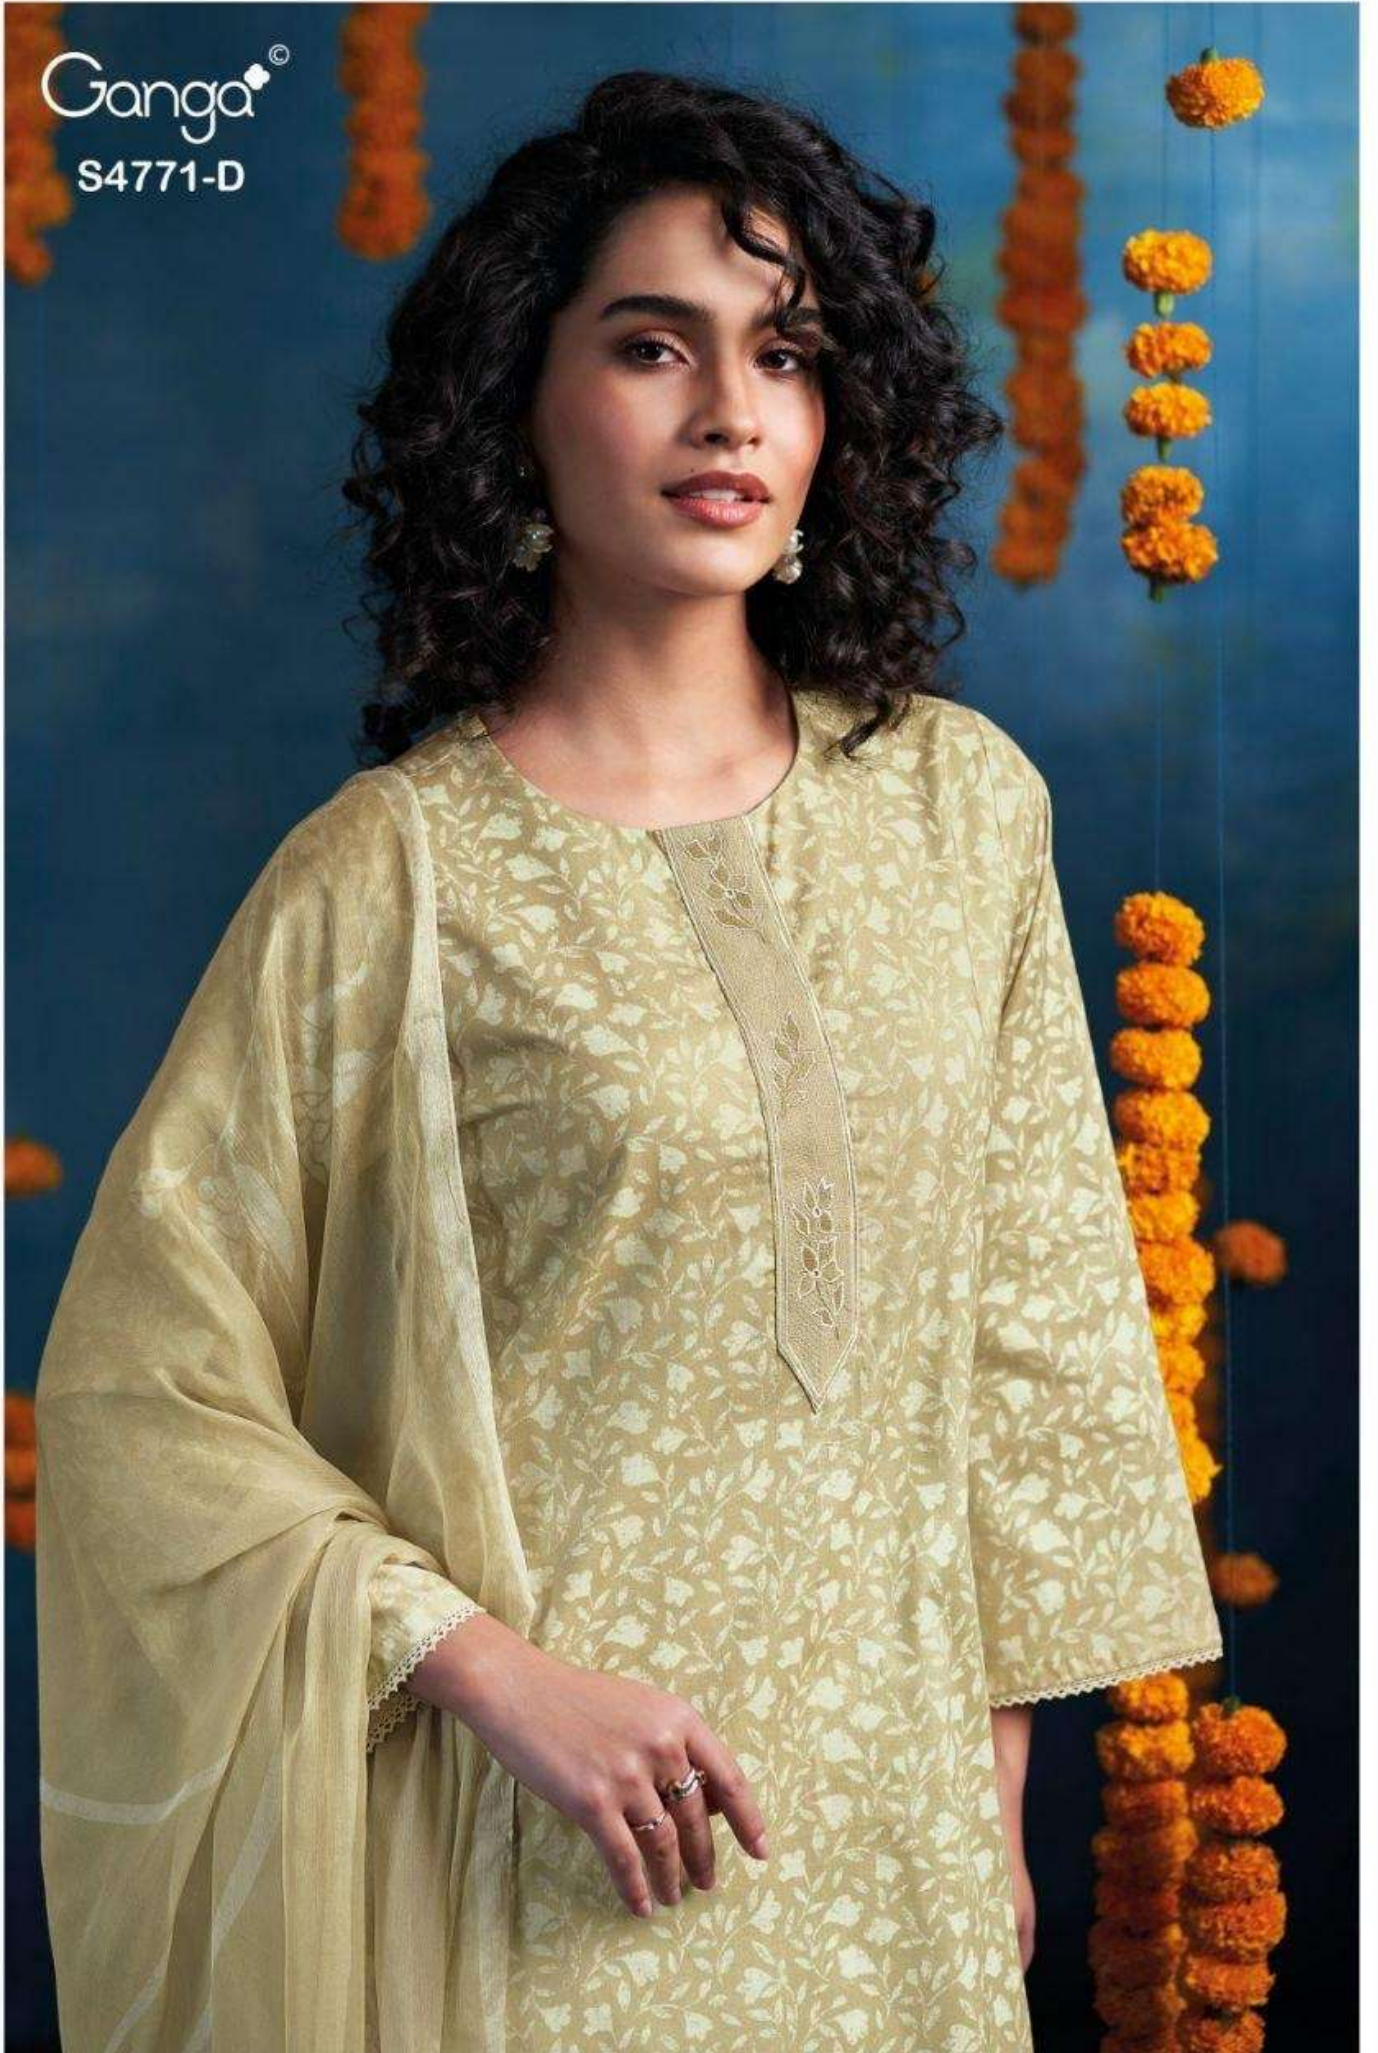

Ganga[®]
Czarina
S4771

Ganga®

Ganga®
Czarina
S4771

Czarina
S4771

—DESCRIPTION—

~TOP~

PREMIUM COTTON PRINTED WITH EMBROIDERY,
CROCHET LACE DAMAN & SLEEVES.

~BOTTOM~

PREMIUM COTTON SOLID COLOR

~DUPATTA~

PREMIUM PURE CHIFFON PRINTED.

WHOLESALE PRICE
1270/- EACH+GST(EXTRA)

HSN CODE- 520851

MOQ : 64 PCS

TOTAL SUITS-04

Ganga[®]

S4771-D

S4771-A

S4771-B

S4771-C

S4771-D

Ganga®
Czarina
S4771- A/B/C/D

Ganga[®]

S4771-C