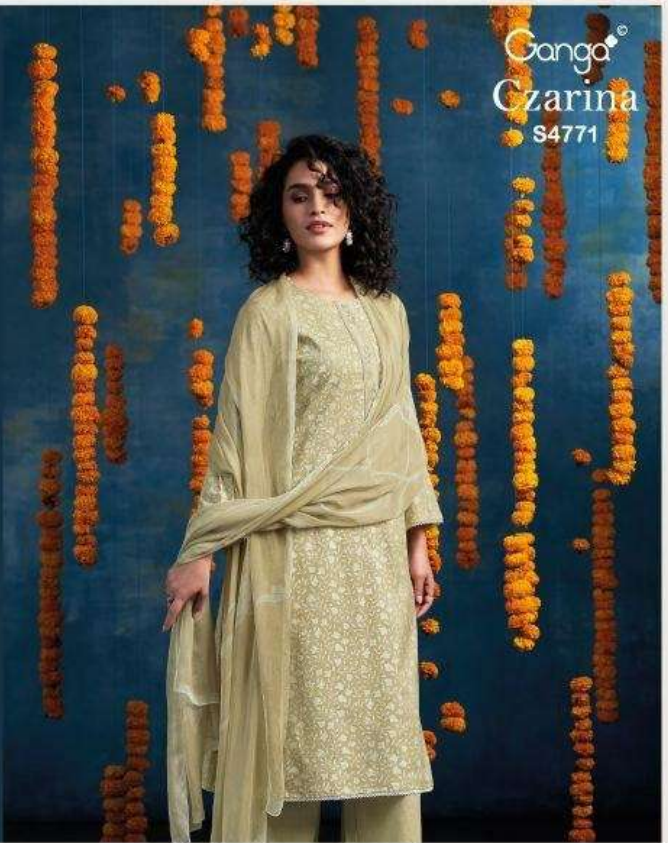

Ganga[®]
Czarina
S4771

Ganga®

Ganga®
Czarina
S4771

Czarina
S4771

—DESCRIPTION—

~TOP~

PREMIUM COTTON PRINTED WITH EMBROIDERY,
CROCHET LACE DAMAN & SLEEVES.

~BOTTOM~

PREMIUM COTTON SOLID COLOR

~DUPATTA~

PREMIUM PURE CHIFFON PRINTED.

WHOLESALE PRICE
1270/- EACH+GST(EXTRA)

HSN CODE- 520851

MOQ : 64 PCS

TOTAL SUITS-04

Ganga[®]