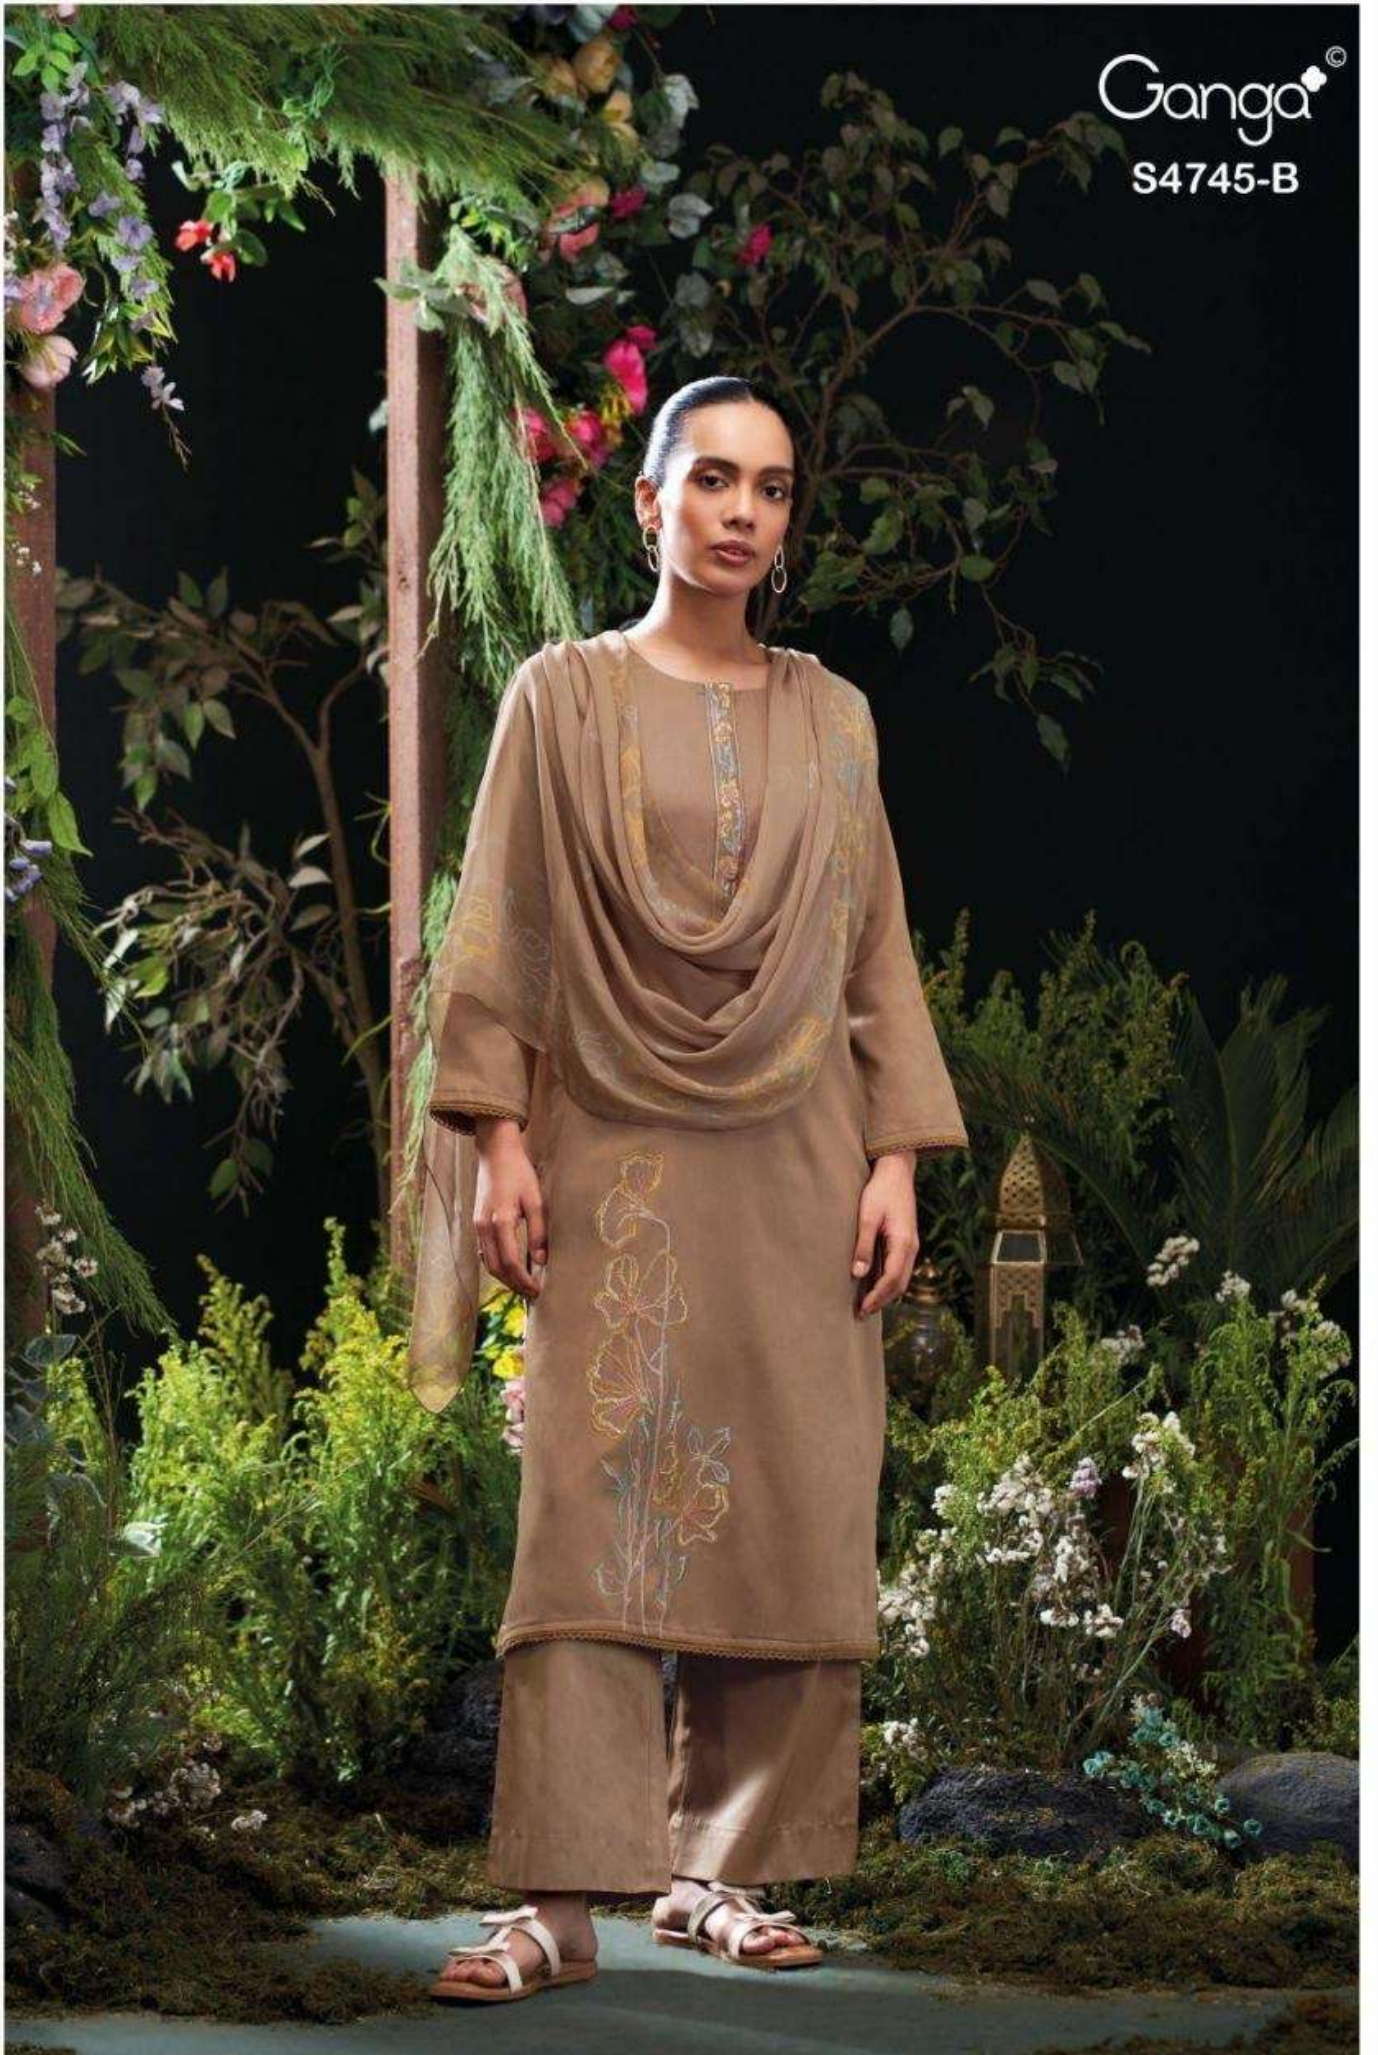

Ganga®

S4745-B