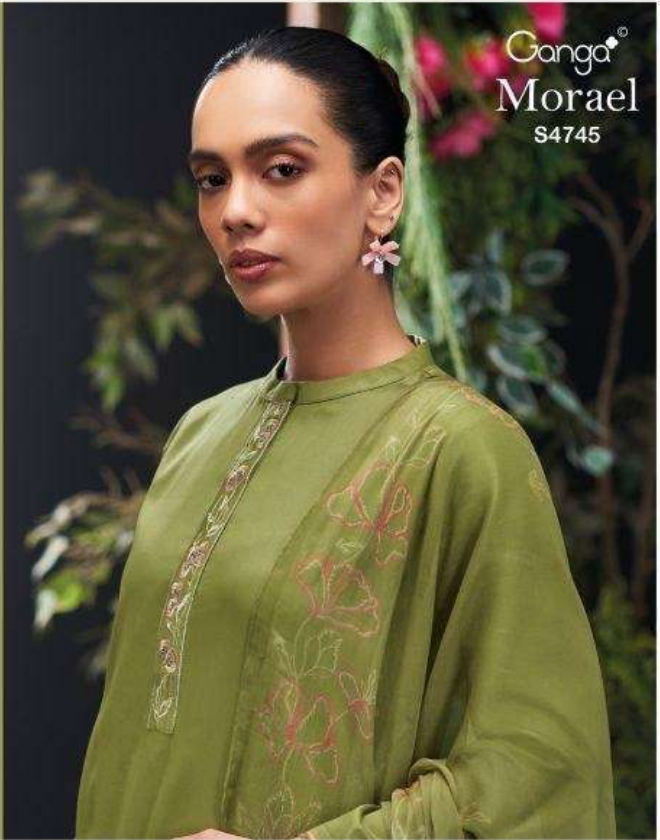

Ganga[®]
Morael
S4745

Ganga[®]

S4745-A

S4745-A

S4745-B

S4745-C

S4745-D

Ganga®
Morael
S4745- A/B/C/D

Ganga®

Morael
S4745

Ganga®
Morael
S4745

—DESCRIPTION—

~TOP~

PREMIUM COTTON SATIN SOLID COLOR WITH EMBROIDERY, EMBROIDERY LACE ON NECK, CROCHET LACE WITH SOLID COLOR ON DAMAN.

~BOTTOM~

PREMIUM COTTON SATIN SOLID COLOR