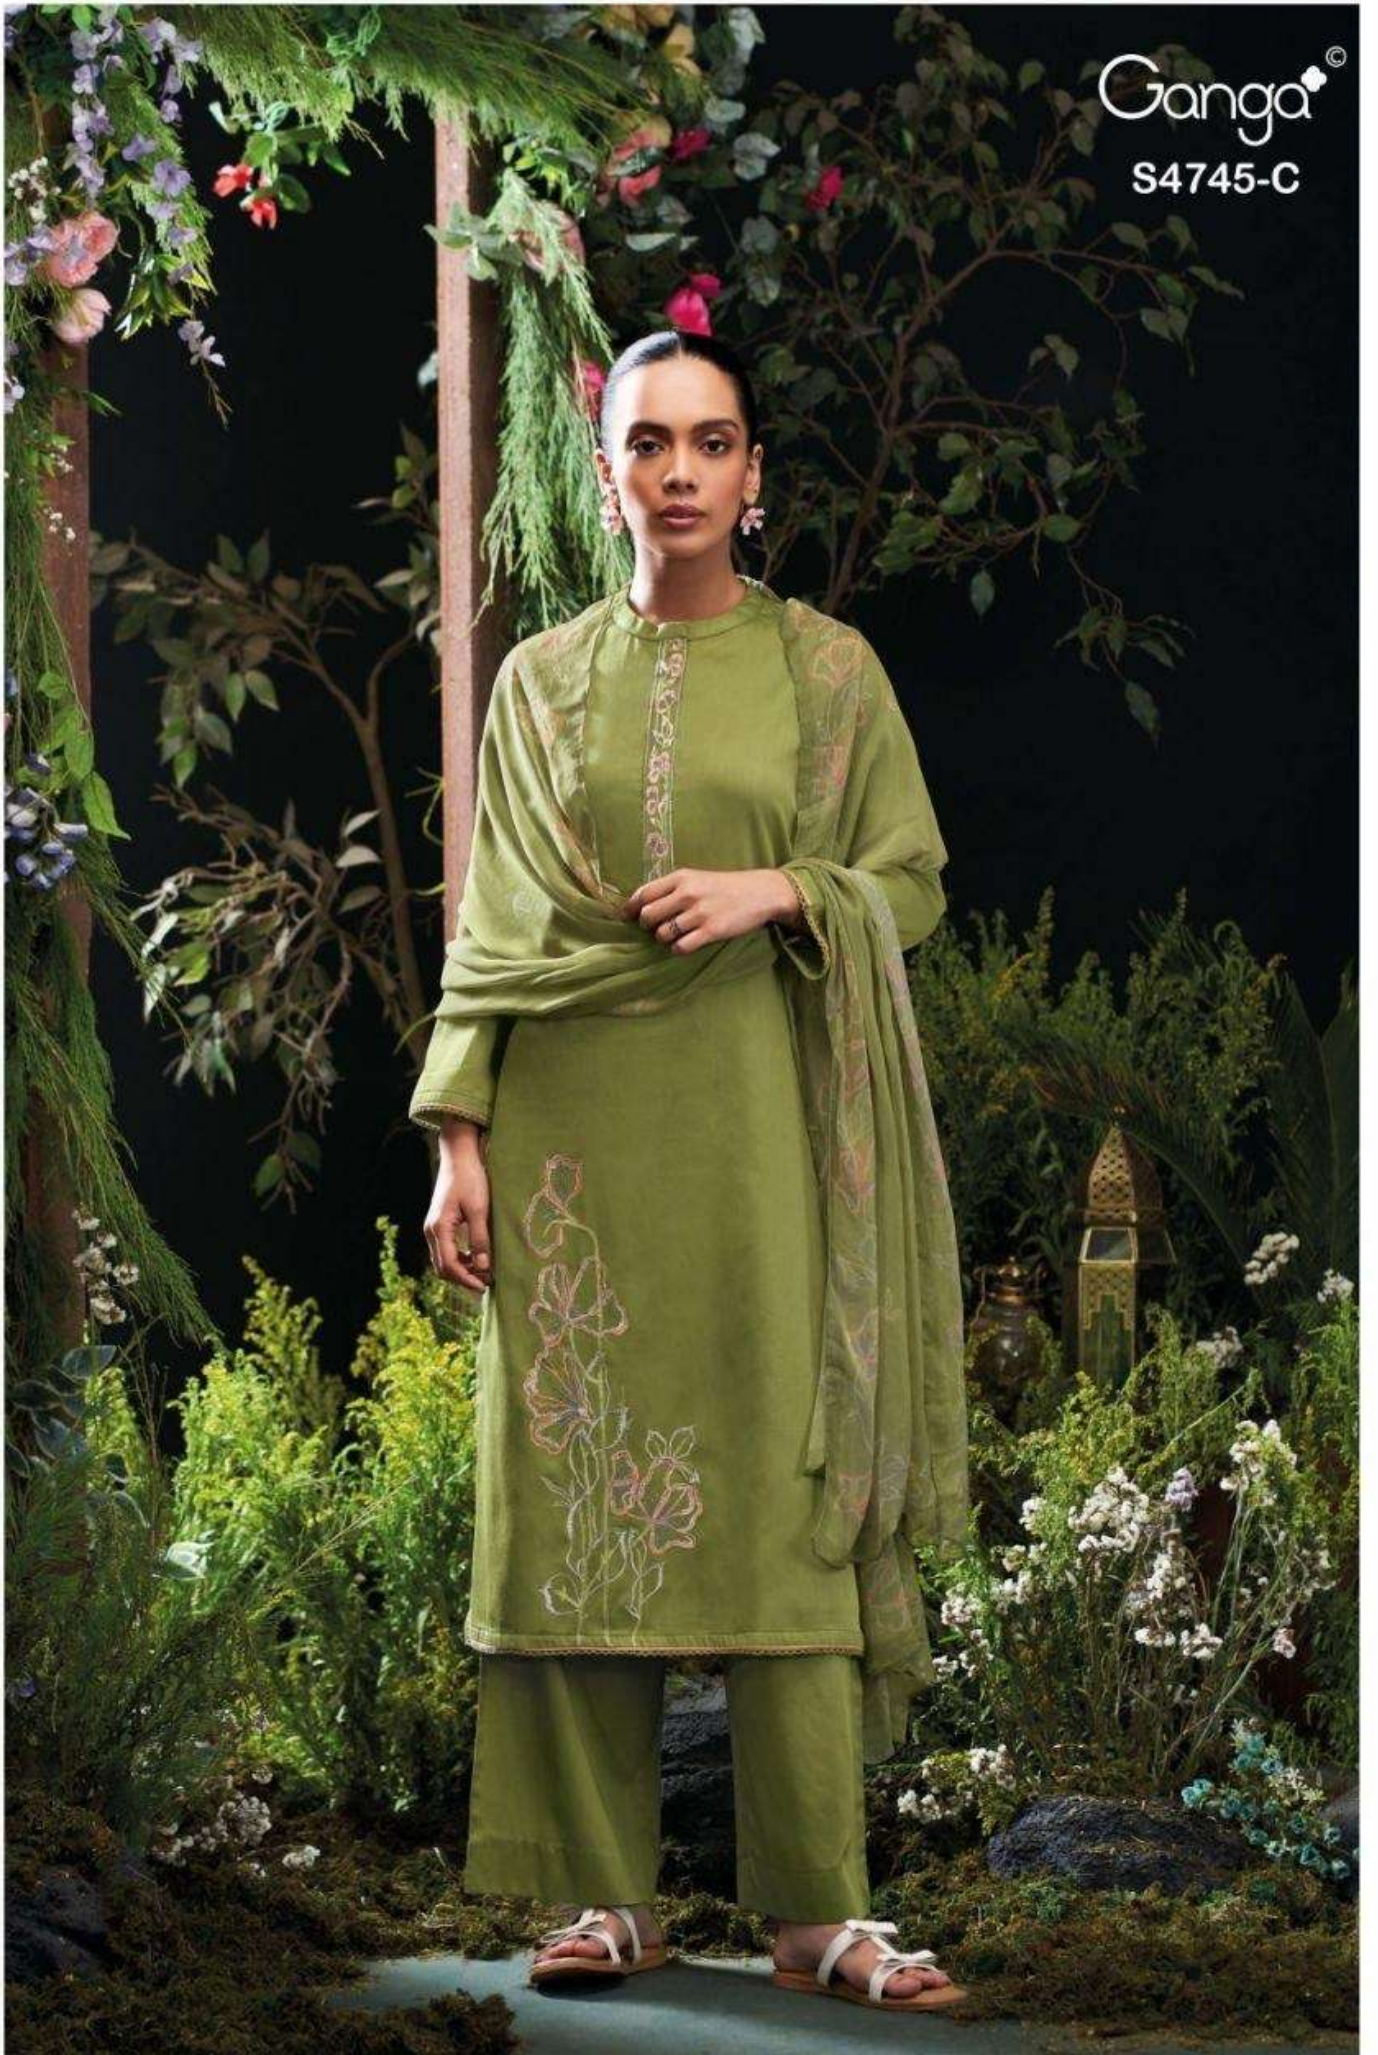

Ganga®

S4745-C