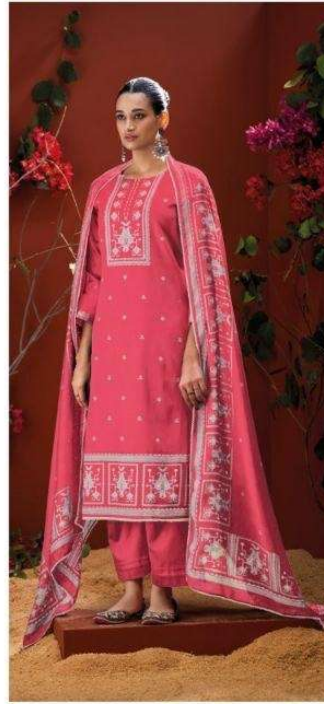

Ganga<sup>®</sup>  
Pranvya  
S4840

Ganga<sup>®</sup>

S4840-D

S4840-A

S4840-B

S4840-C

S4840-D

Ganga®  
Pranvya  
S4840- A/B/C/D

Ganga®

Ganga®  
Pranvya  
S4840

Pranvya  
S4840

—DESCRIPTION—

~TOP~

PREMIUM COTTON PRINTED WITH HAND WORK,  
SCHIFFLI EMBROIDERY LACE ON DAMAN.

~BOTTOM~

PREMIUM COTTON SOLID COLOR

~DUPATTA~

PREMIUM PURE BEMBERG LAWN PRINTED WITH  
CROCHET LACE BORDER.

**WHOLESALE PRICE**  
**1640/- EACH+GST(EXTRA)**

HSN CODE- 520851

MOQ : 64 PCS

TOTAL SUITS-04

Ganga<sup>®</sup>

S4840-B