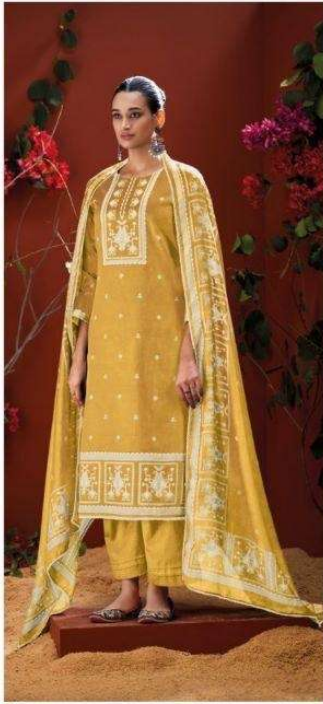

Ganga<sup>®</sup>  
Pranvya  
S4840

Ganga<sup>®</sup>

S4840-D

S4840-A

S4840-B

S4840-C

S4840-D

Ganga®  
Pranvya  
S4840- A/B/C/D

Ganga®

Ganga®  
Pranvya  
S4840

Pranvya  
S4840

—DESCRIPTION—

~TOP~

PREMIUM COTTON PRINTED WITH HAND WORK,  
SCHIFFLI EMBROIDERY LACE ON DAMAN.

~BOTTOM~

PREMIUM COTTON SOLID COLOR

~DUPATTA~

PREMIUM PURE BEMBERG LAWN PRINTED WITH  
CROCHET LACE BORDER.

**WHOLESALE PRICE**  
**1640/- EACH+GST(EXTRA)**

HSN CODE- 520851

MOQ : 64 PCS

TOTAL SUITS-04

Ganga<sup>®</sup>

S4840-B