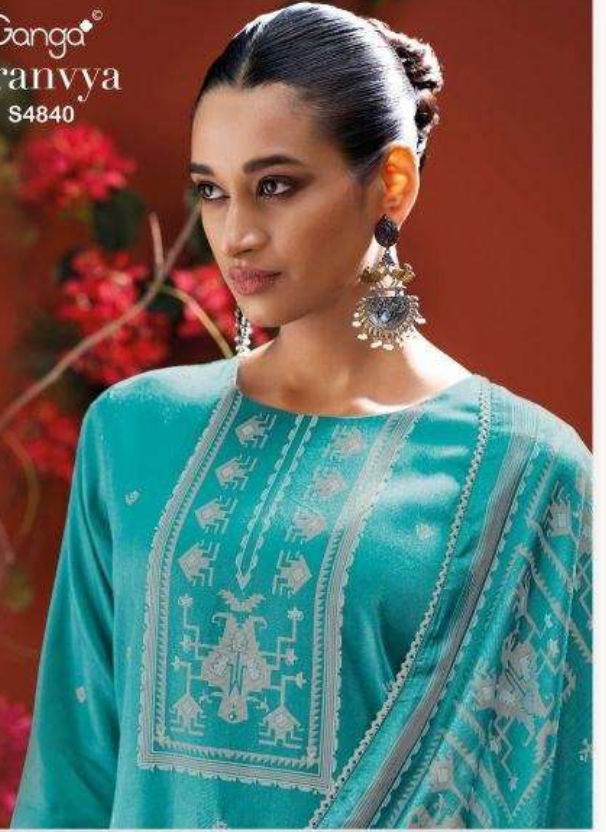

Ganga<sup>®</sup>  
Pranvya  
S4840

Ganga<sup>®</sup>

S4840-D

S4840-A

S4840-B

S4840-C

S4840-D

Ganga®  
Pranvya  
S4840- A/B/C/D

Ganga®

Ganga®  
Pranvya  
S4840

Pranvya  
S4840

—DESCRIPTION—

~TOP~

PREMIUM COTTON PRINTED WITH HAND WORK,  
SCHIFFLI EMBROIDERY LACE ON DAMAN.

~BOTTOM~

PREMIUM COTTON SOLID COLOR