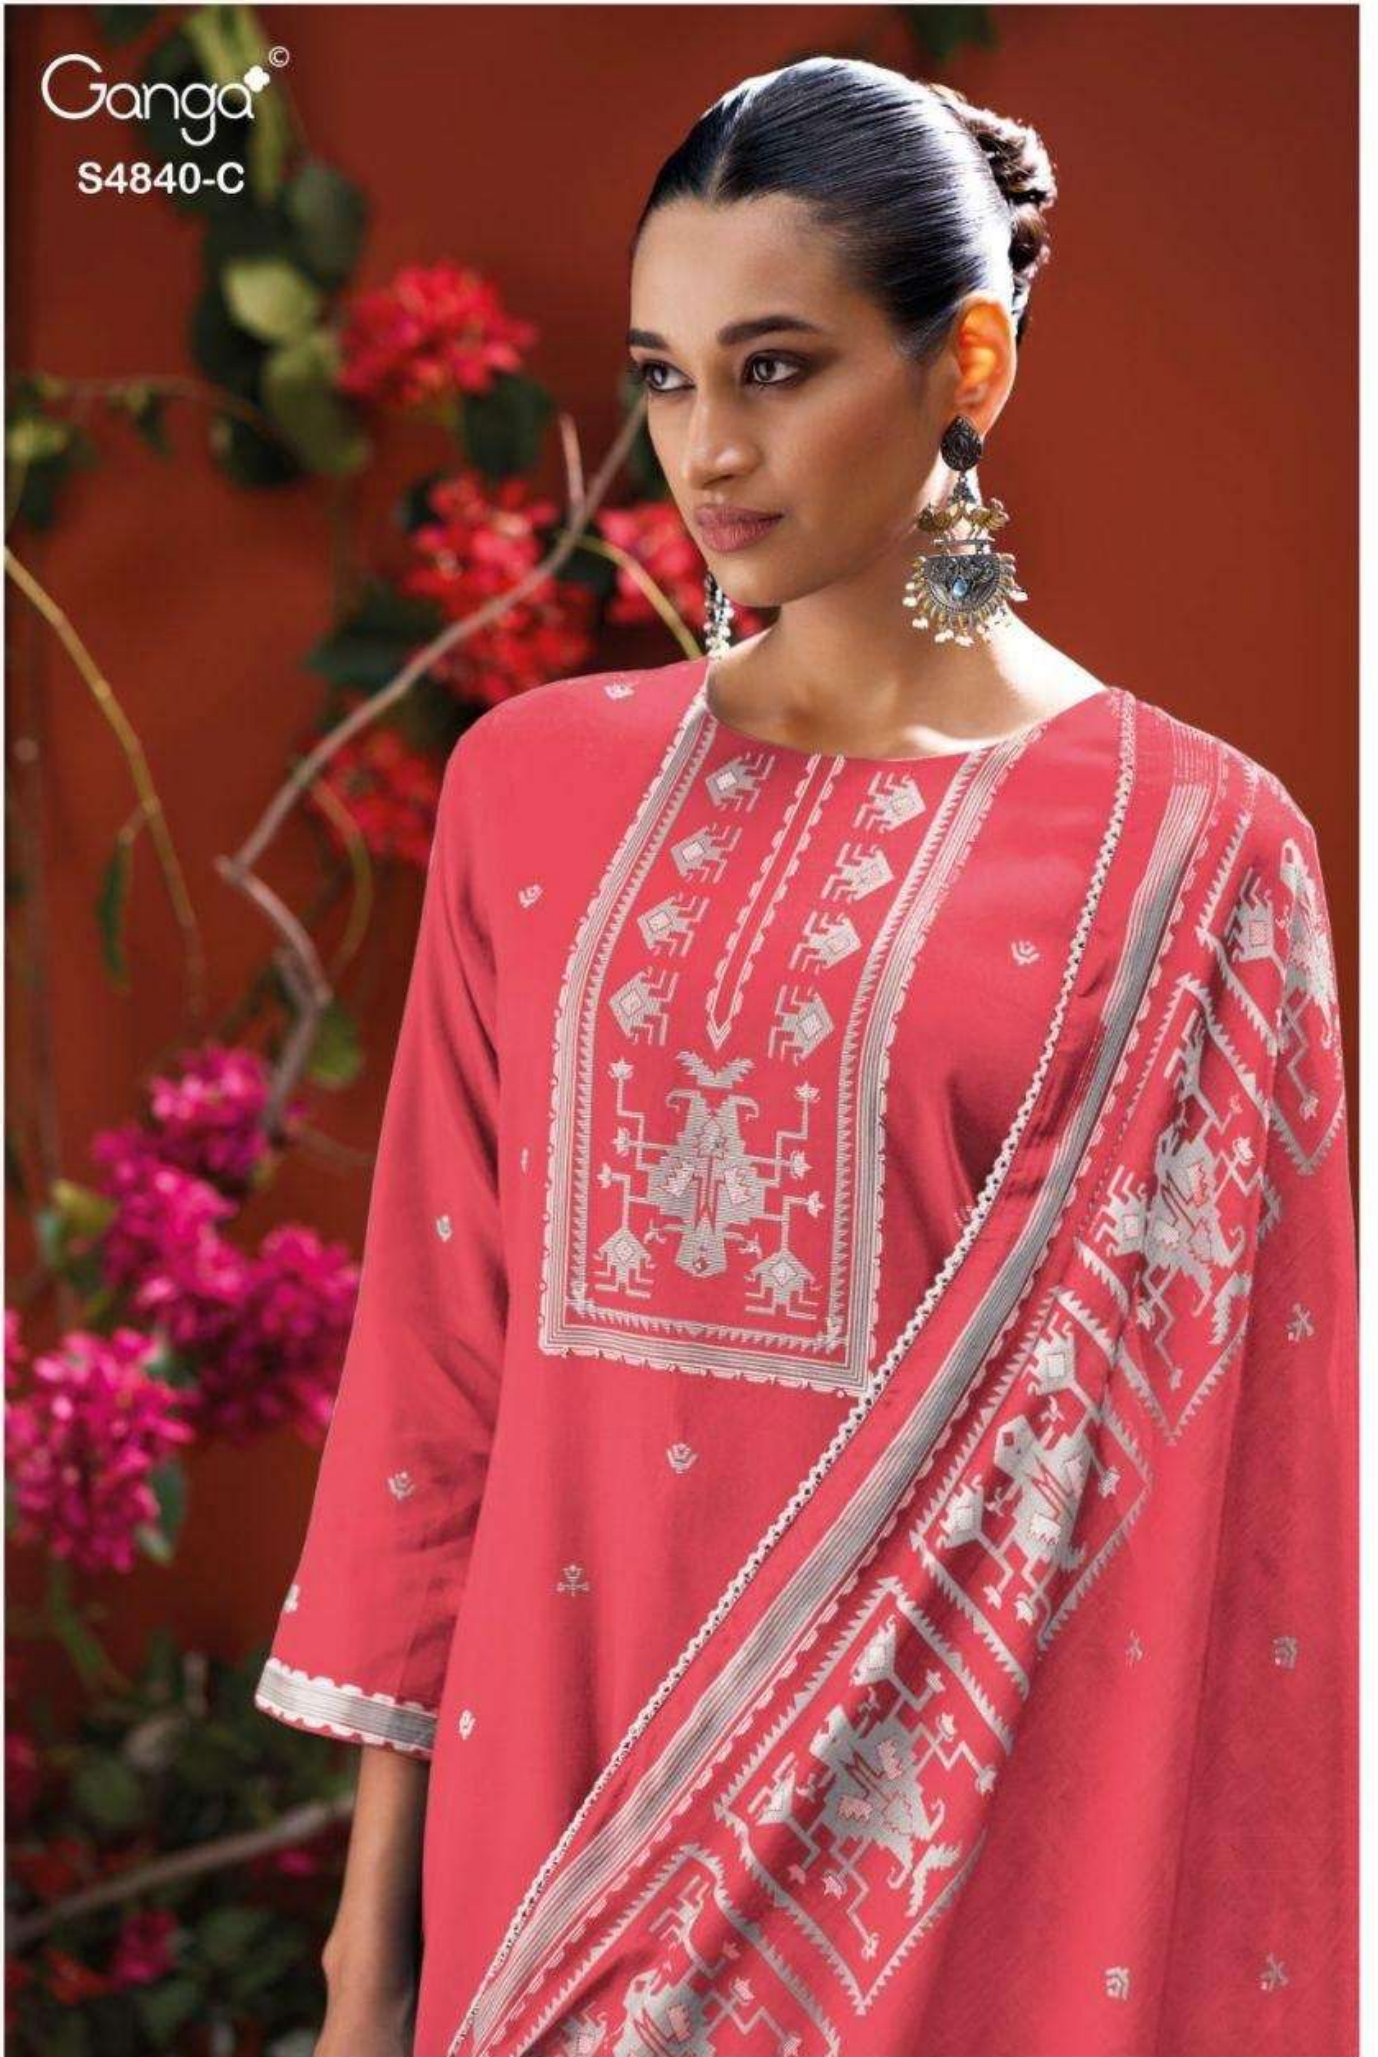

Ganga®
S4840-C