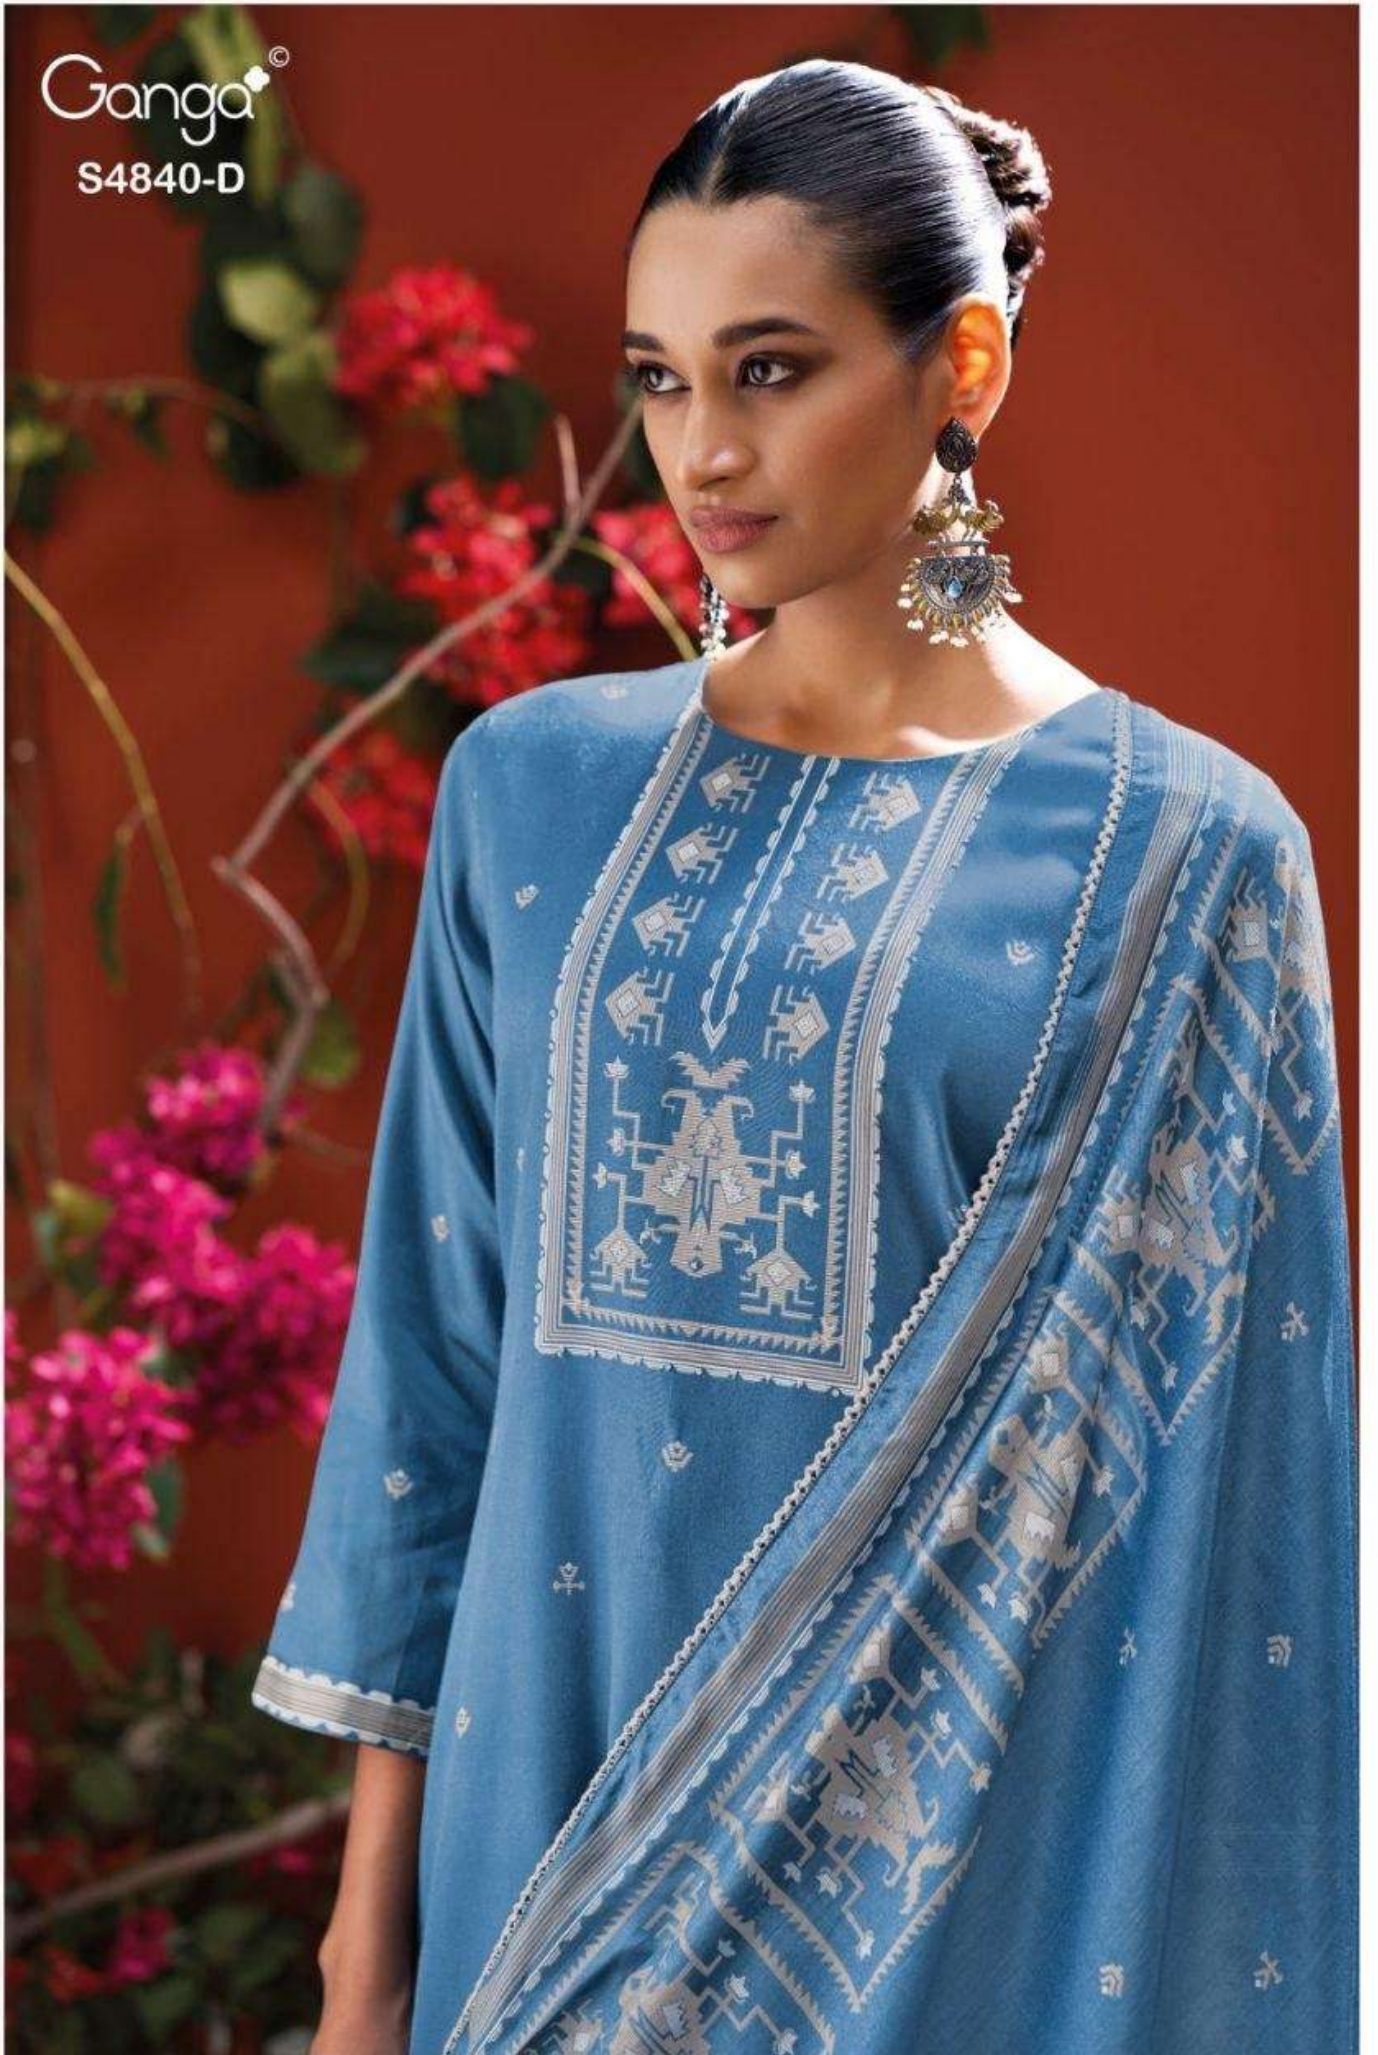

Ganga®

S4840-D