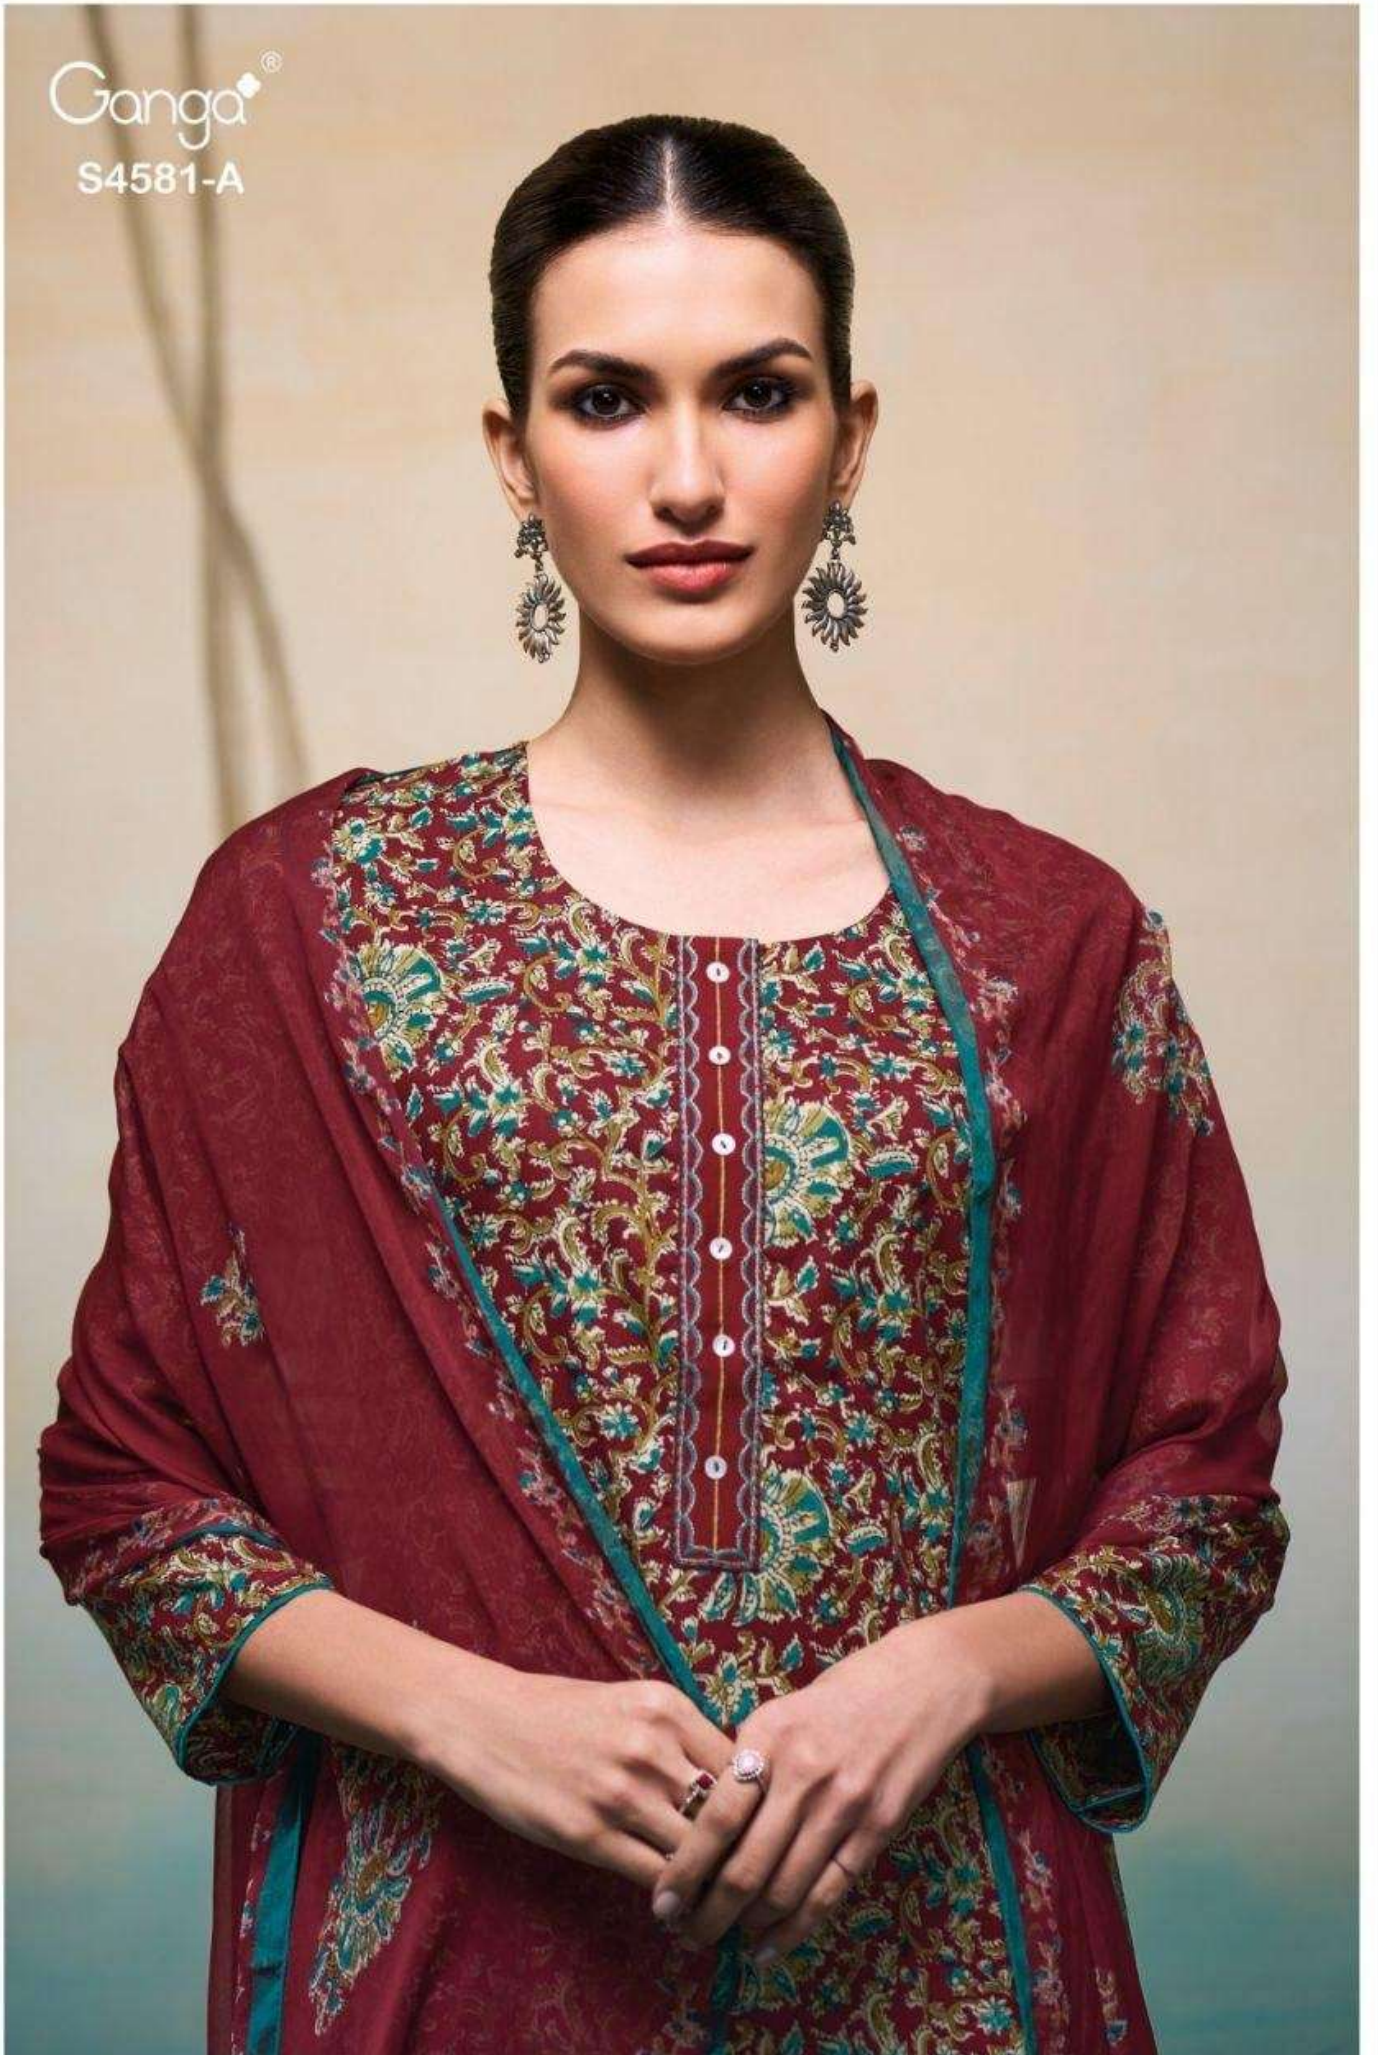

Ganga®
S4581-A