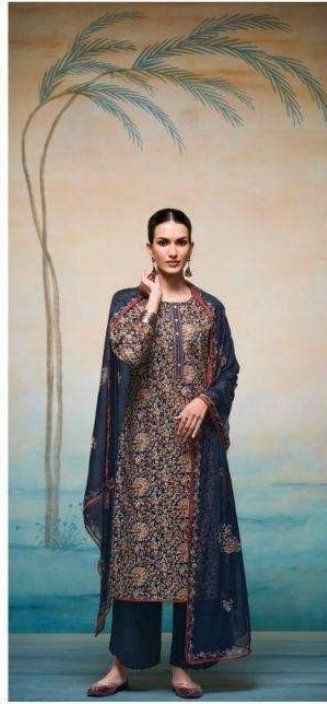

S4581-B

Ganga®
Ruby
S4581- A/B/C/D