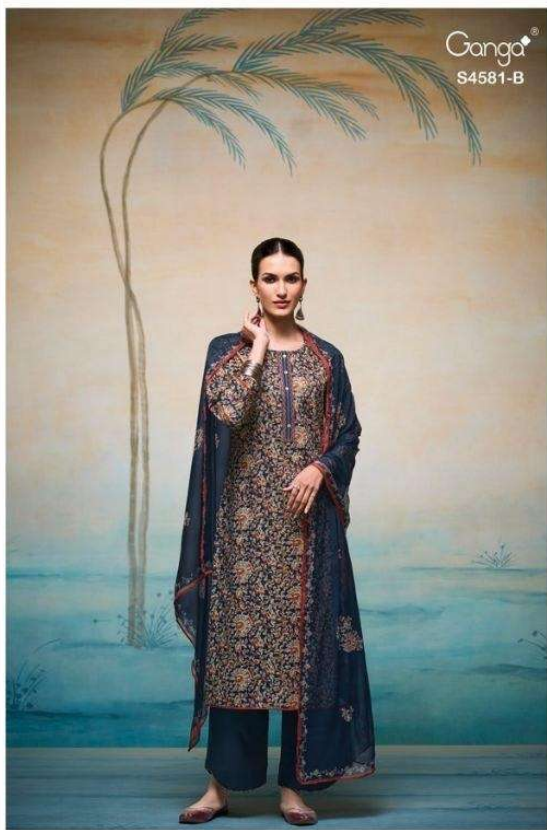

Ganga®
Ruby
S4581

PRODUCT NAME	RUBY
D.NO.	S4581
DESCRIPTION	<p>TOP PREMIUM COTTON PRINTED WITH EMBROIDERY NECK, BUTTON WORK.</p> <p>BOTTOM PREMIUM COTTON SOLID COLOR</p> <p>DUPATTA PREMIUM PURE CHIFFON PRINTED.</p>
HSN CODE	520851
WHOLESALE PRICE	1235/- EACH+GST(EXTRA) <i>MOQ : 64 PCS</i>