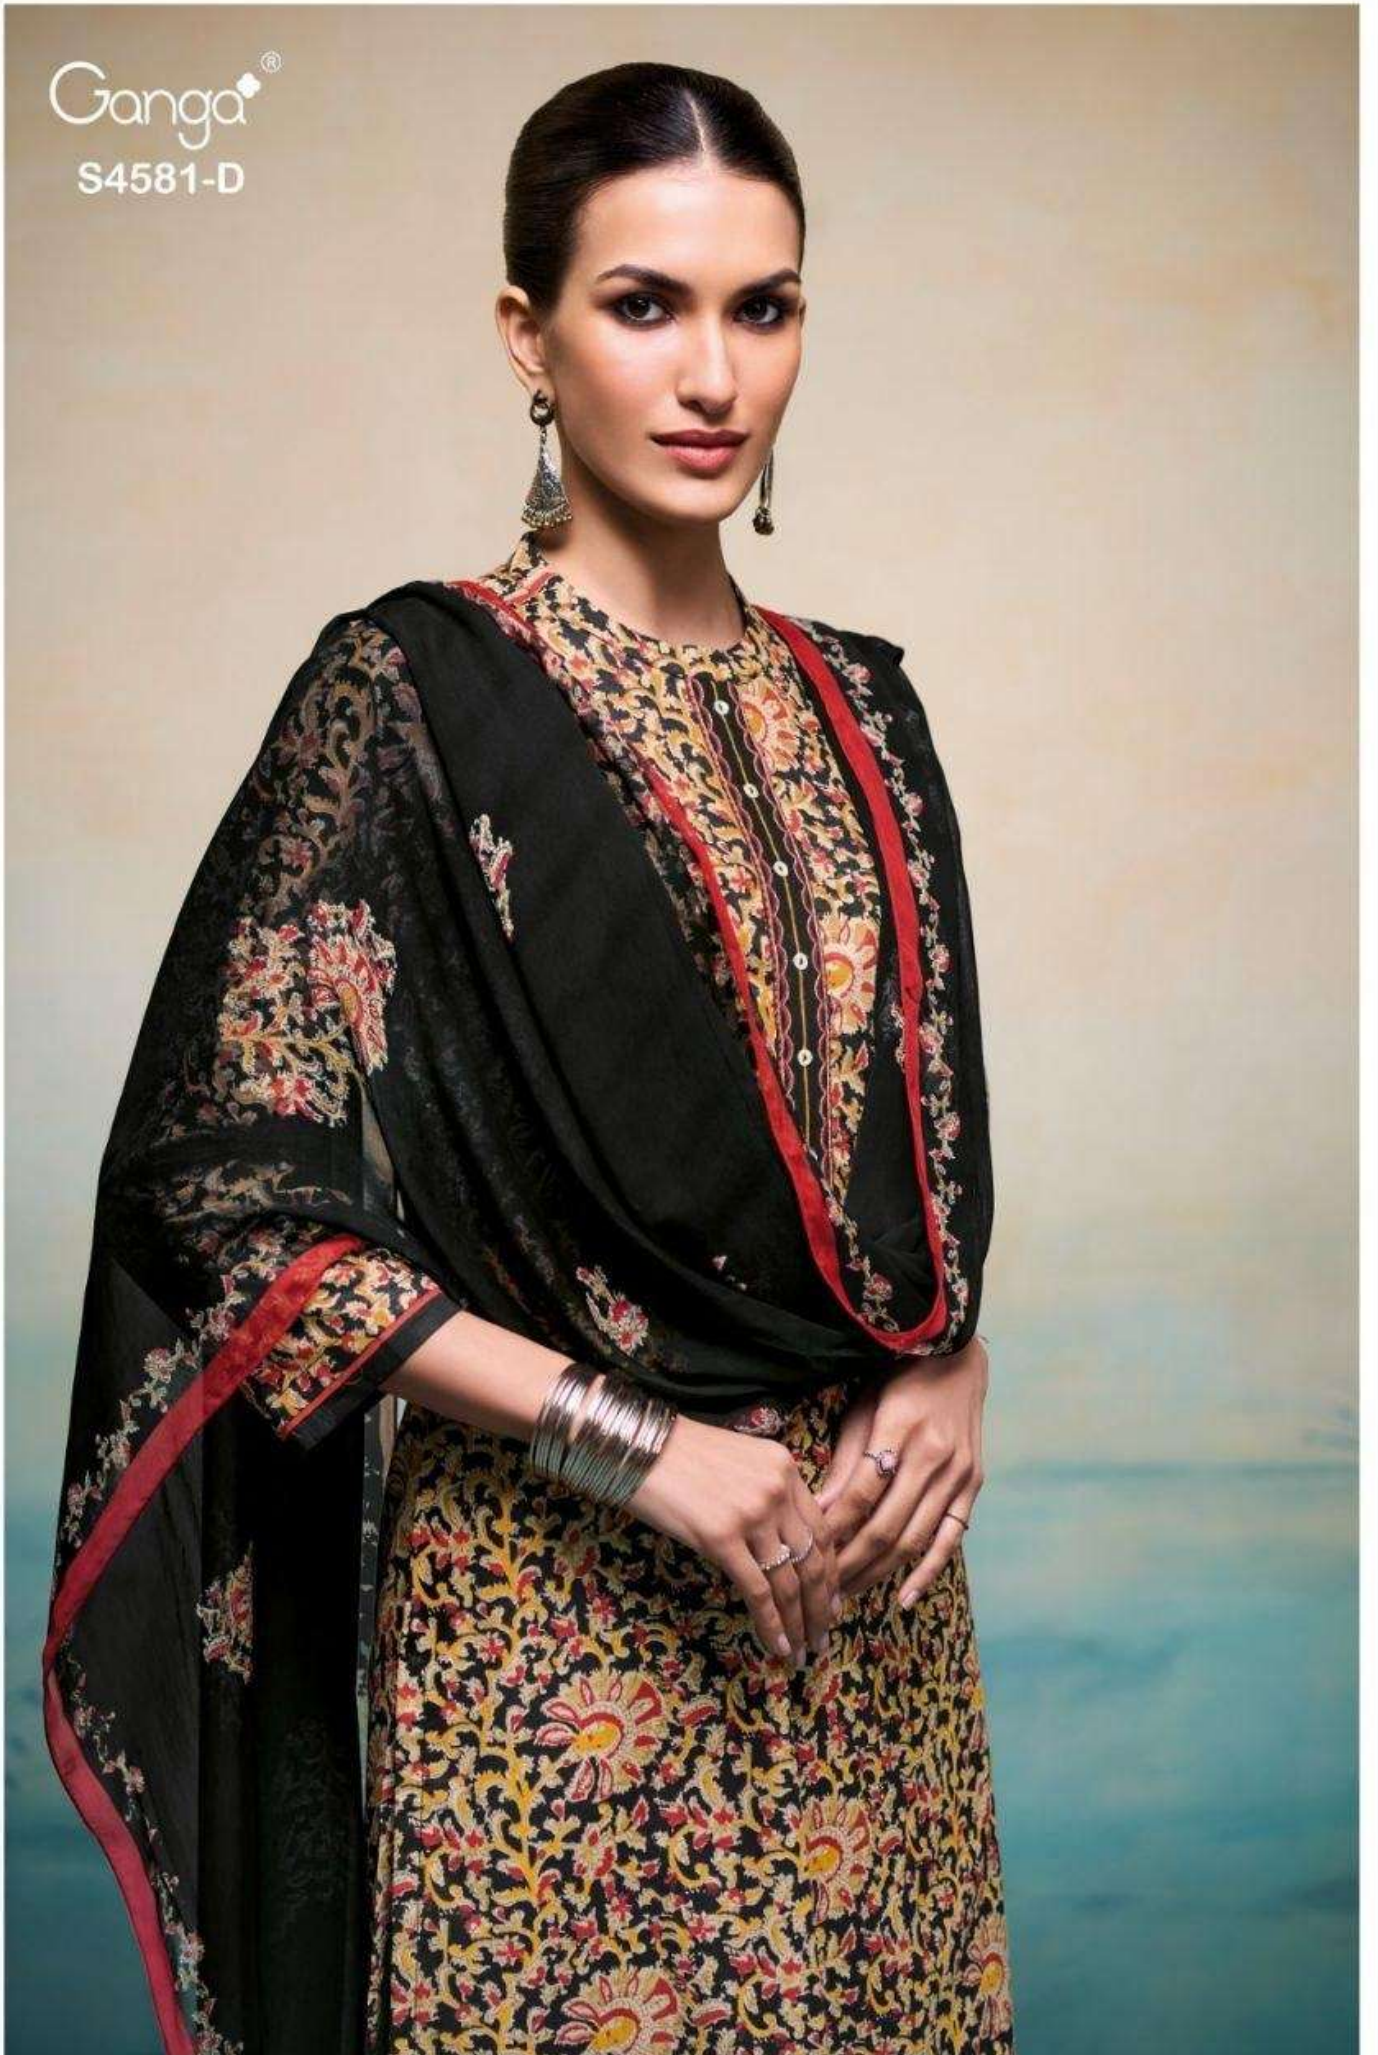

Ganga®
S4581-D