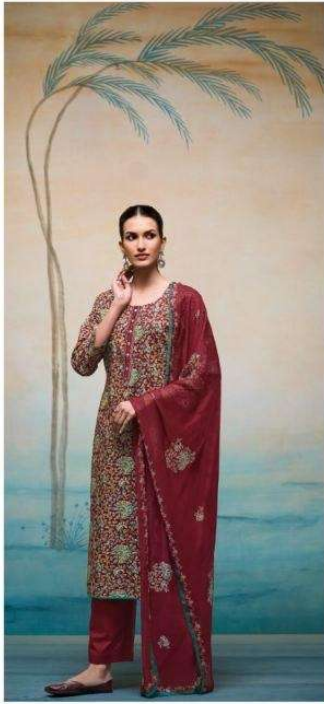

Ganga®
Ruby
S4581

PRODUCT NAME	RUBY
D.NO.	S4581
DESCRIPTION	<p>TOP PREMIUM COTTON PRINTED WITH EMBROIDERY NECK, BUTTON WORK.</p> <p>BOTTOM PREMIUM COTTON SOLID COLOR</p> <p>DUPATTA PREMIUM PURE CHIFFON PRINTED.</p>
HSN CODE	520851
WHOLESALE PRICE	1235/- EACH+GST(EXTRA) <i>MOQ : 64 PCS</i>