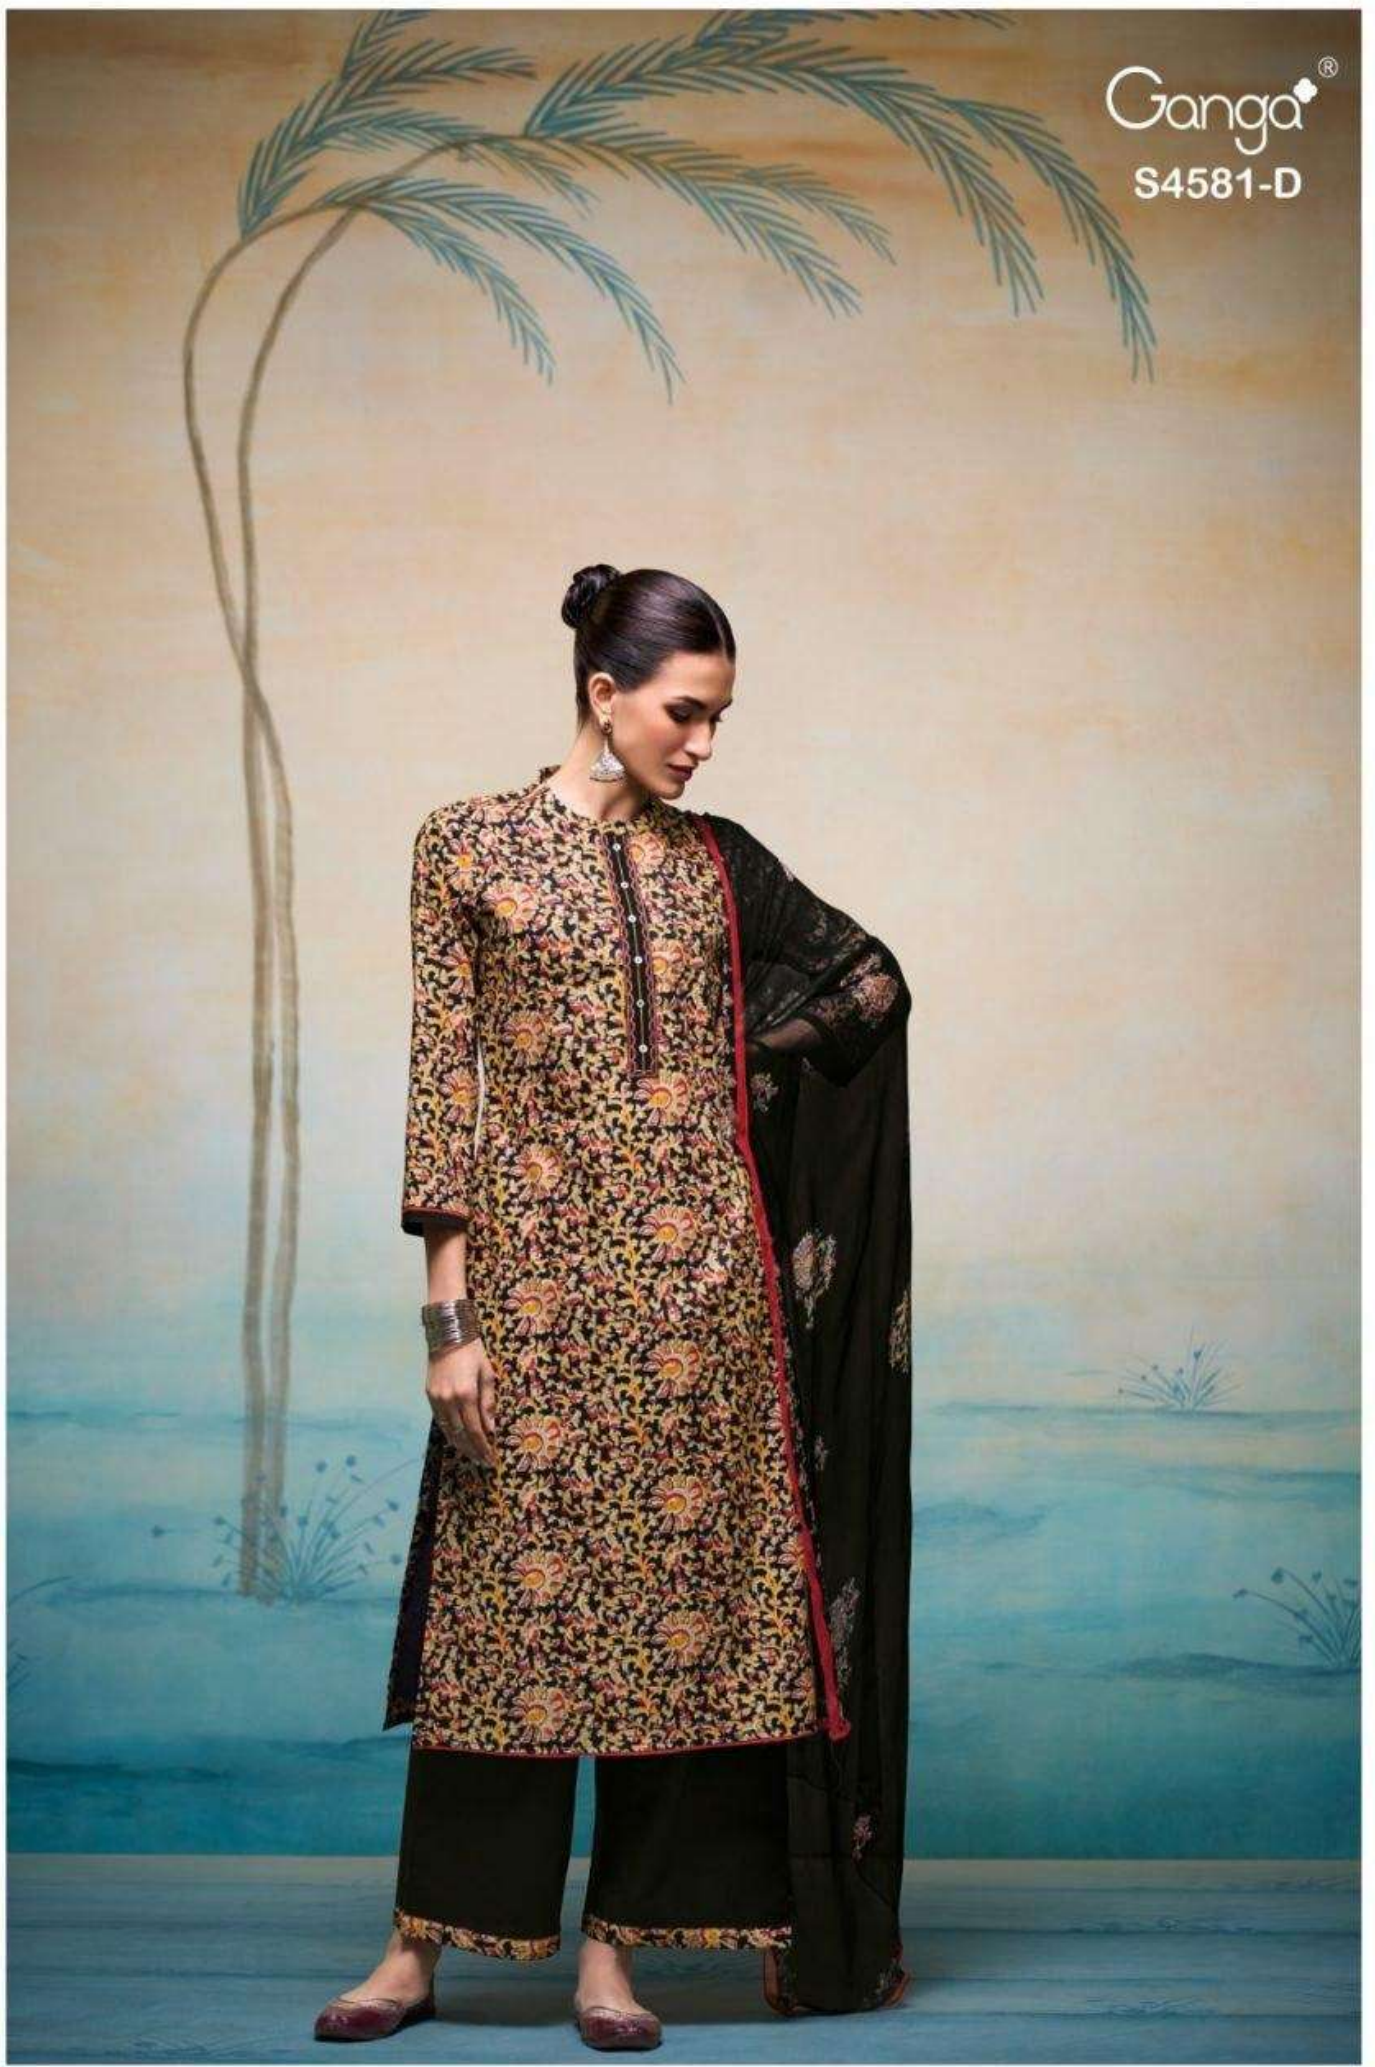

Ganga®
S4581-D