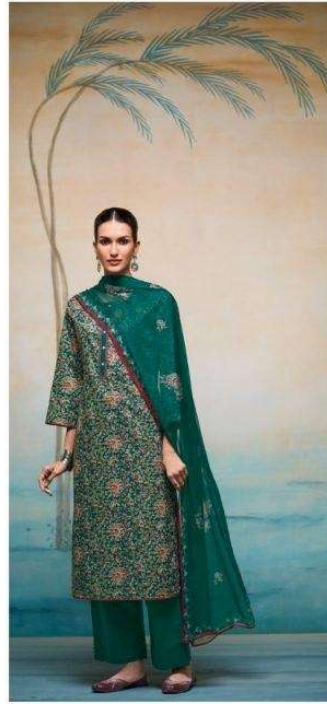

S4581-C

Ganga®
Ruby
S4581- A/B/C/D