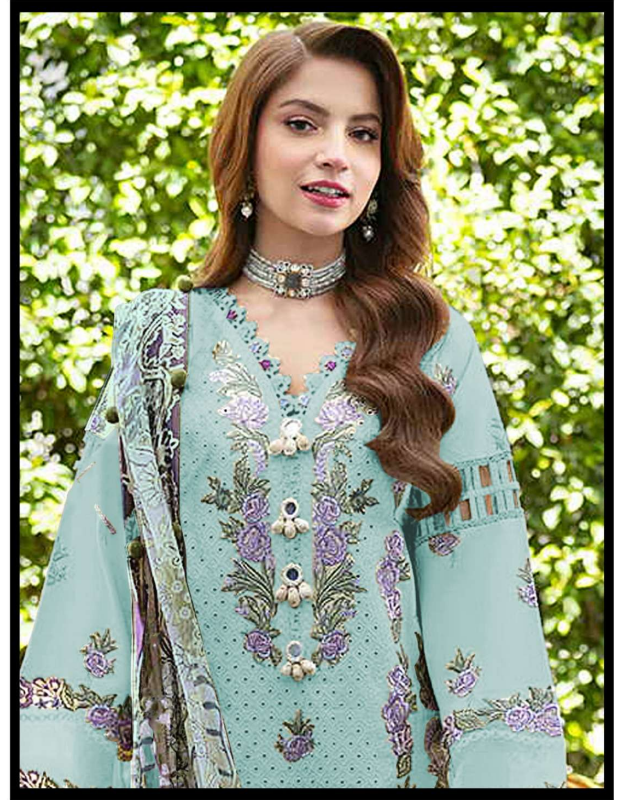

Serine^{TM}
Pakistani Suit

A BRAND BY MEGHA EXPORT

S - 934 D