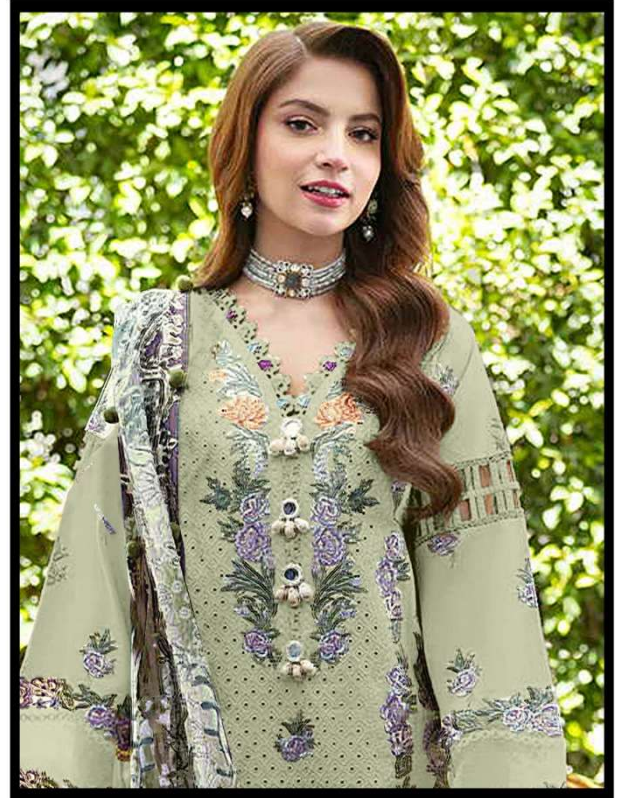

S - 934 C

S - 934 D

Serine^{TM}
Pakistani Suit
A BRAND BY MEGHA EXPORT

S - 934 B