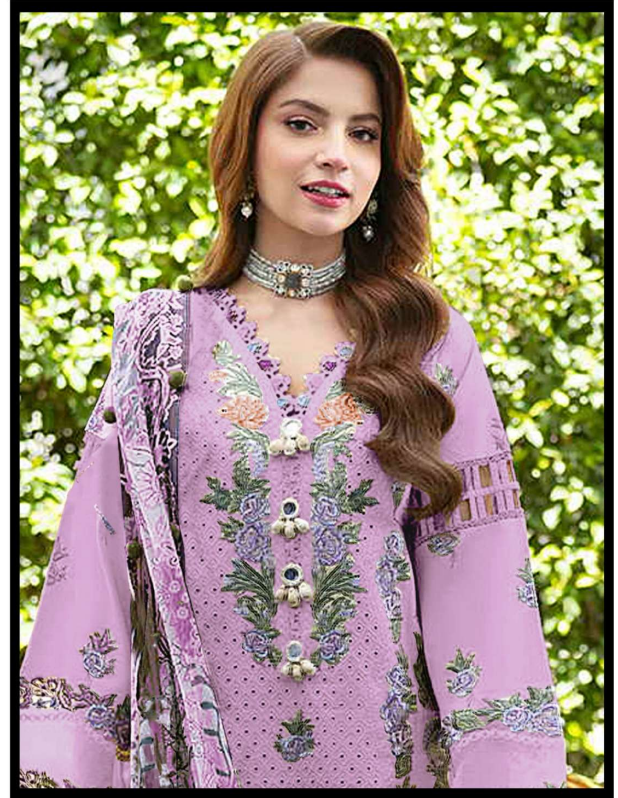

*Serine*TM
Pakistani Suit
A BRAND BY MEGHA EXPORT

S - 934 A

TOP

LAWN COTTON HEAVY EMBROIDERY WORK
WITH KHATLI WORK

BOTTOM/INNER

LAWN COTTON

DUPATTA

MASLIN COTTOM DIGITAL PRINT