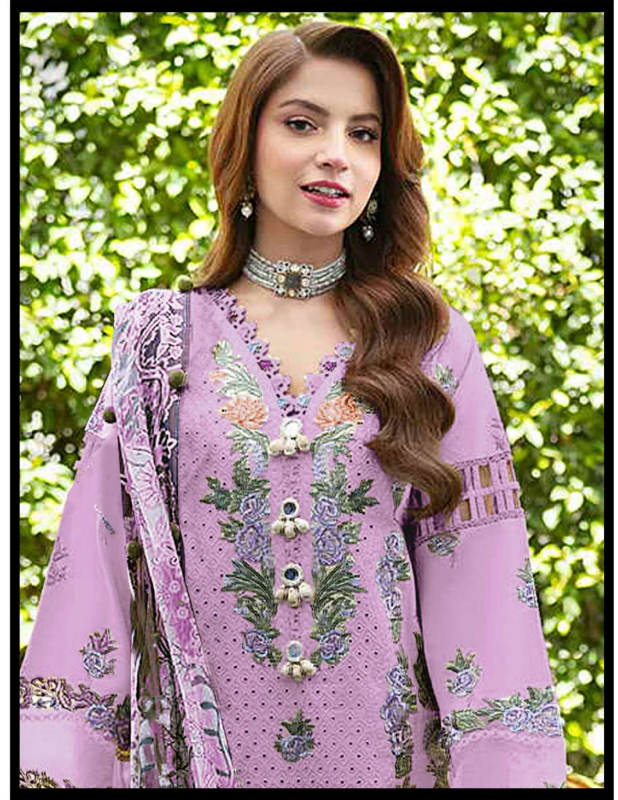

*Serine*TM
Pakistani Suit
A BRAND BY MEGHA EXPORT

S - 934 A

TOP

LAWN COTTON HEAVY EMBROIDERY WORK
WITH KHATLI WORK

BOTTOM/INNER

LAWN COTTON

DUPATTA

MASLIN COTTOM DIGITAL PRINT