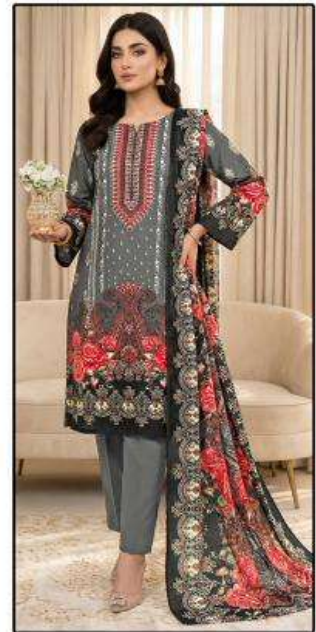

SaffronTM
Cotton
RUBINA
Karachi Queen
VOL-03

Saffron[®]
Cotton
RUBINA
Karachi Queen
D.No-3007

D.No-3001

D.No-3002

D.No-3003

D.No-3004

D.No-3005

D.No-3006

D.No-3007

D.No-3008

SaffronTM
Cotton

RUBINA

Karachi Queen

VOL-03

Saffron[™]
Cotton
RUBINA
Karachi Queen
D.No-3008

Saffron[®]
Cotton
RUBINA
Karachi Queen
D.No-3006

SaffronTM
Cotton
RUBINA
Karachi Queen
D.No-3005

Saffron[®]
Cotton
RUBINA
Karachi Queen
D.No-3003

A woman with long dark hair, wearing a purple floral and lace outfit, is the central focus. She is adorned with large gold earrings, a white flower bracelet, and gold bangles. The background is a soft, blurred indoor setting with a white chair. The text 'Saffron Cotton RUBINA Karachi Queen VOL-03' is positioned in the upper right corner.